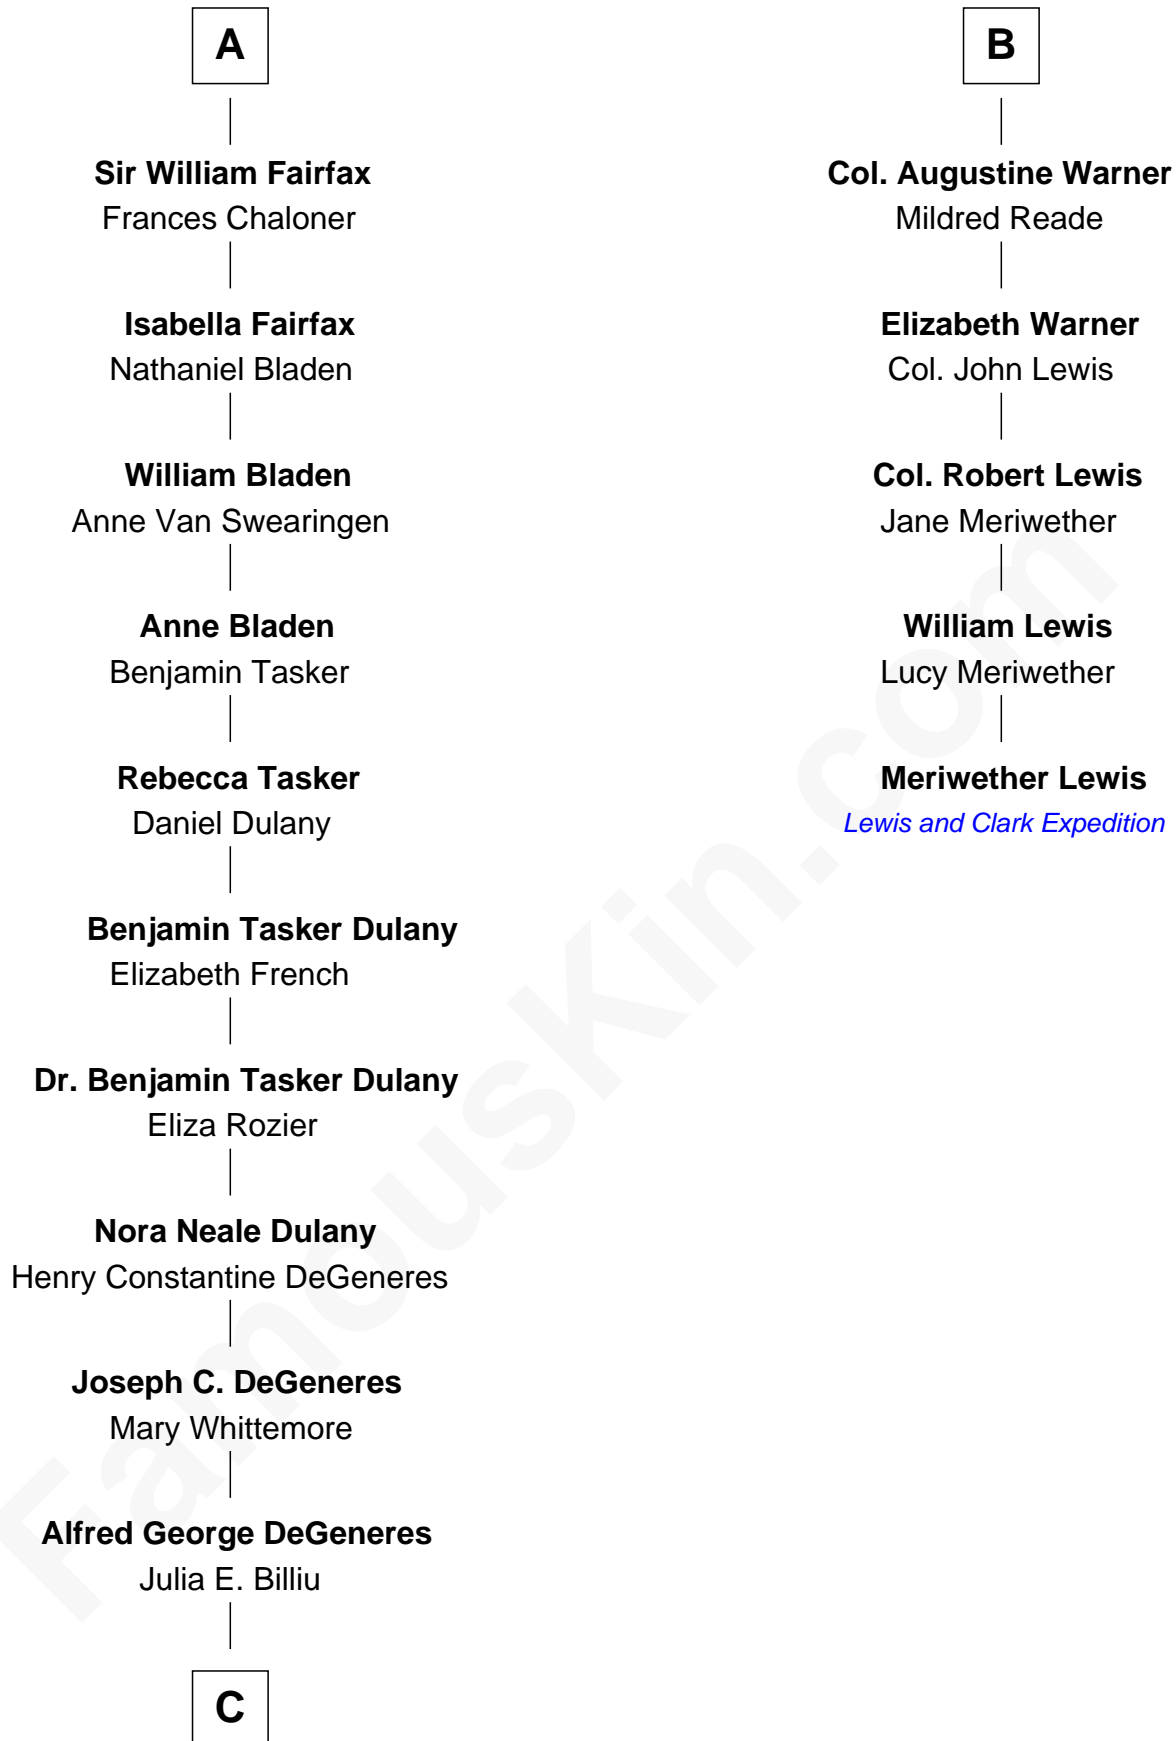

FamousKin.com

Relationship Chart of

Ellen DeGeneres

Comedienne and TV Personality

11th cousin 8 times removed of

Meriwether Lewis

Lewis and Clark Expedition

C

—
Elliot Everett DeGeneres

Ruth Elodie Martin

—
Elliot Everett DeGeneres

Betty Jane Pfeffer

—
Ellen DeGeneres

Comedienne and TV Personality

FamousKin.com