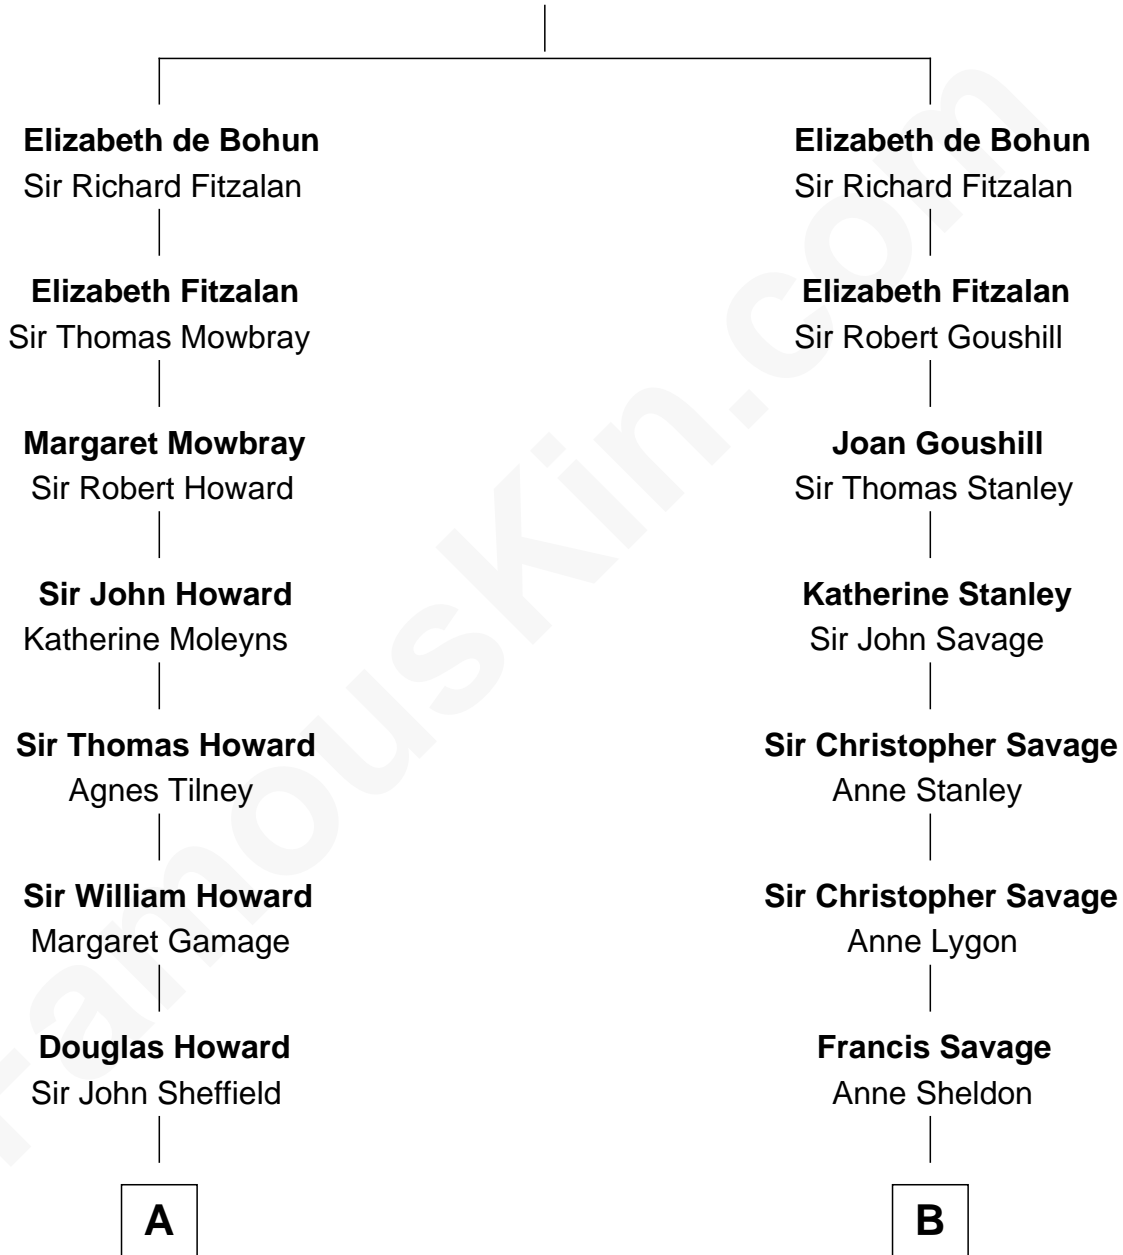

FamousKin.com

Relationship Chart of

Ellen DeGeneres

Comedienne and TV Personality

14th cousin 7 times removed of

Meriwether Lewis

Lewis and Clark Expedition

Sir William de Bohun
Elizabeth de Badlesmere

C

—
Joseph C. DeGeneres

Mary Whittemore

—
Alfred George DeGeneres

Julia E. Billiu

—
Elliot Everett DeGeneres

Ruth Elodie Martin

—
Elliot Everett DeGeneres