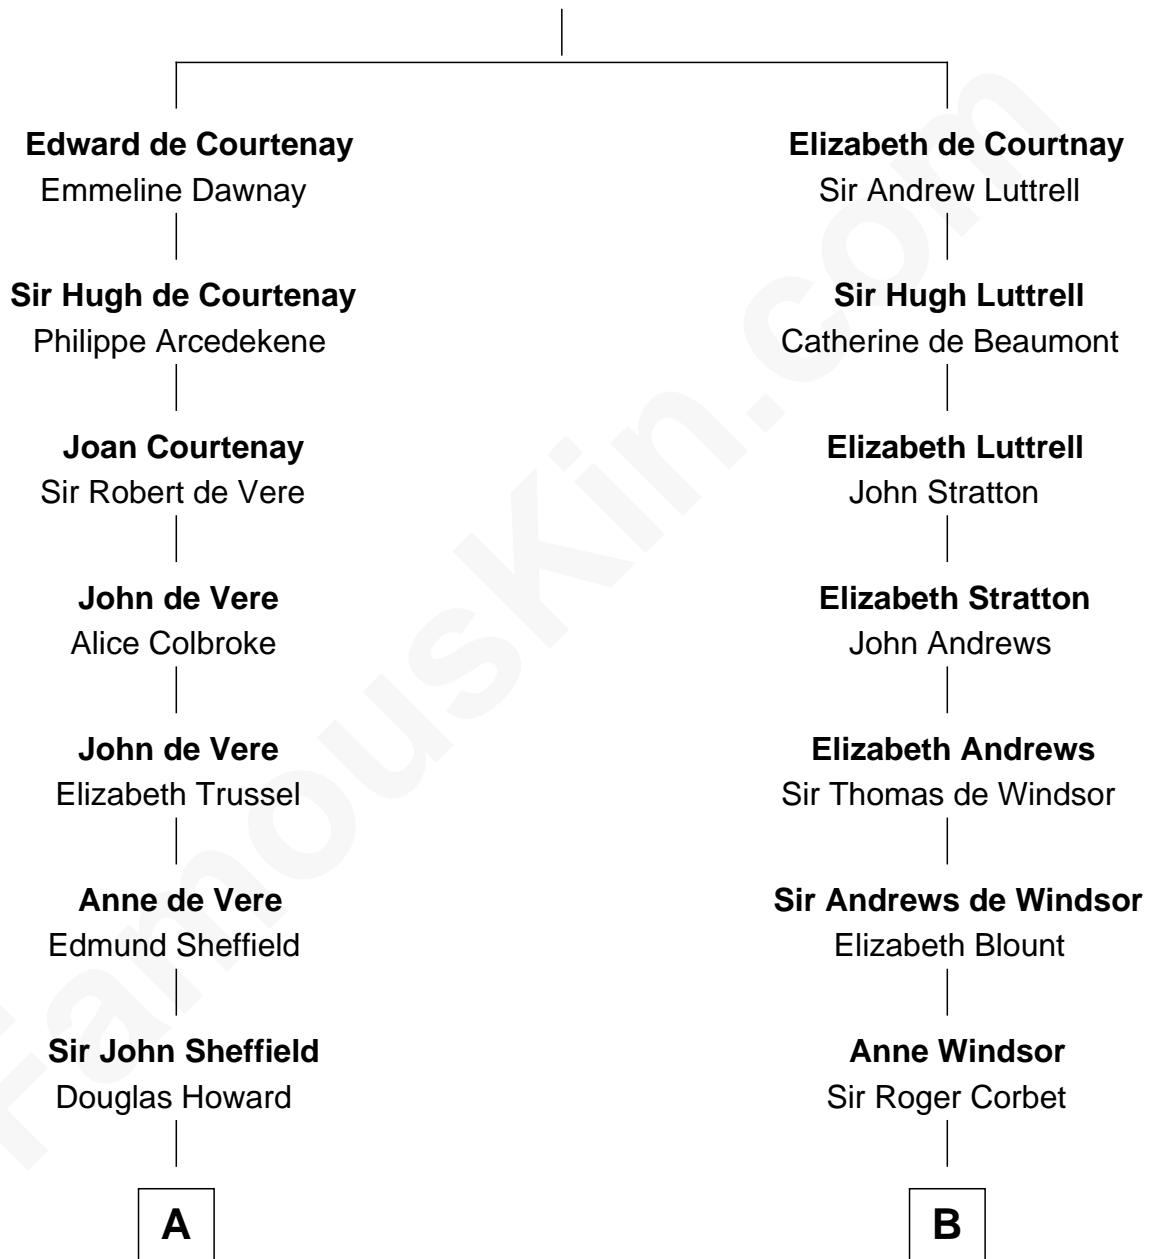

# FamousKin.com Relationship Chart of

**Ellen DeGeneres**

*Comedienne and TV Personality*

17th cousin 4 times removed of

**Olivia De Havilland**

*Movie Actress*

**Sir Hugh de Courtenay**

Margaret de Bohun

**C**

—  
**Joseph C. DeGeneres**

Mary Whittemore

—  
**Alfred George DeGeneres**

Julia E. Billiu

—  
**Elliot Everett DeGeneres**

Ruth Elodie Martin

—  
**Elliot Everett DeGeneres**