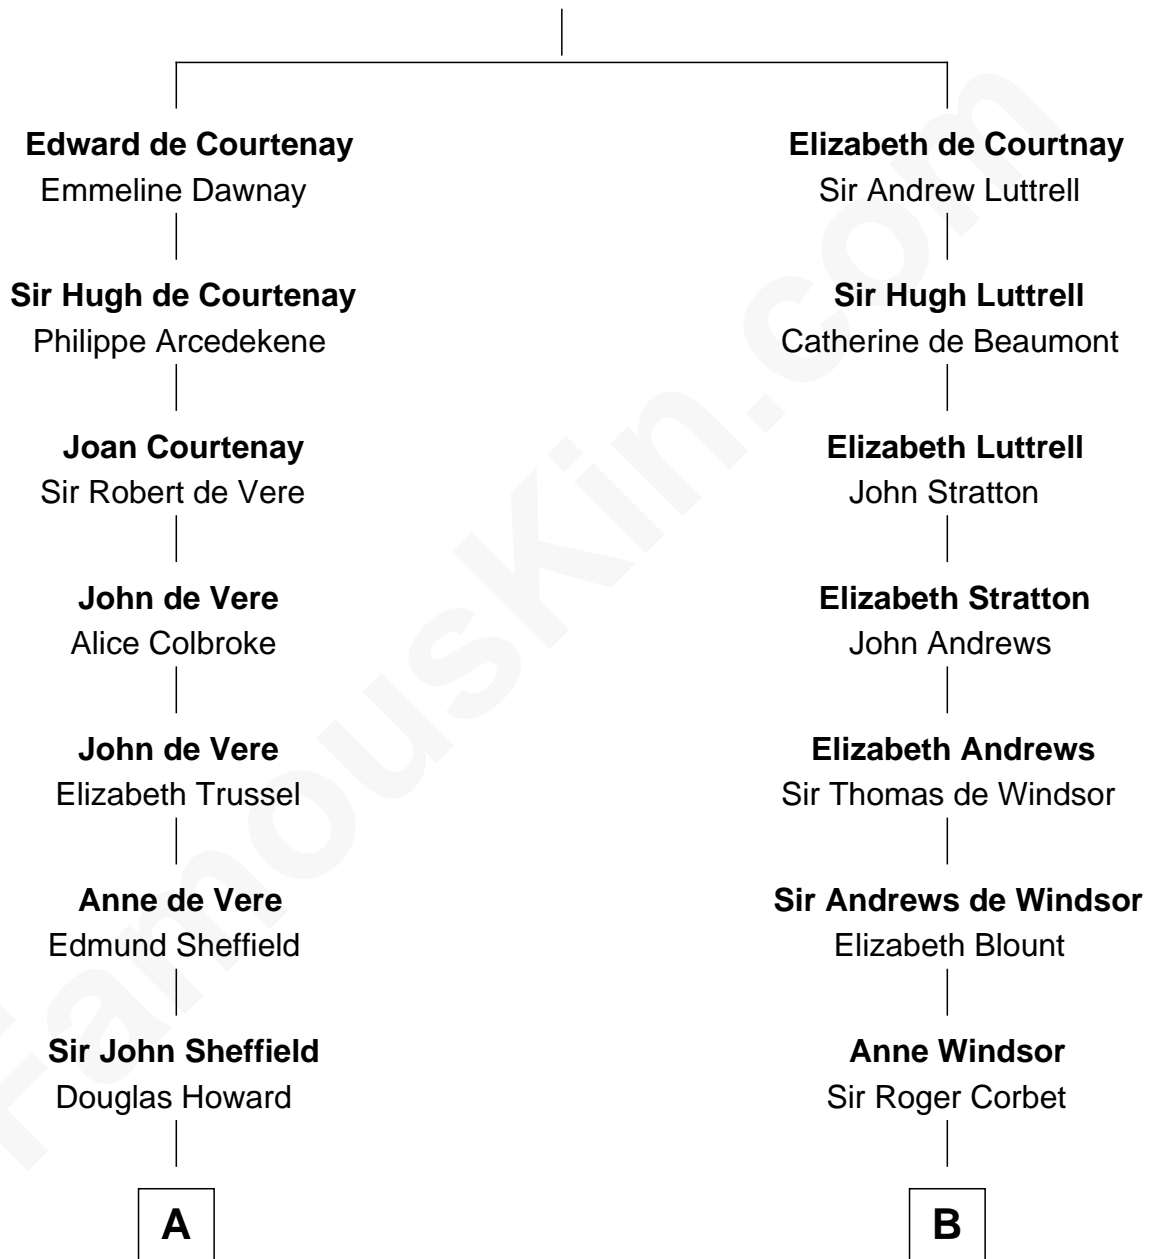

FamousKin.com

Relationship Chart of

Ellen DeGeneres

Comedienne and TV Personality

17th cousin 4 times removed of

Joan Fontaine

Movie Actress

Sir Hugh de Courtnay

Margaret de Bohun

C

—
Joseph C. DeGeneres

Mary Whittemore

—
Alfred George DeGeneres

Julia E. Billiu

—
Elliot Everett DeGeneres

Ruth Elodie Martin