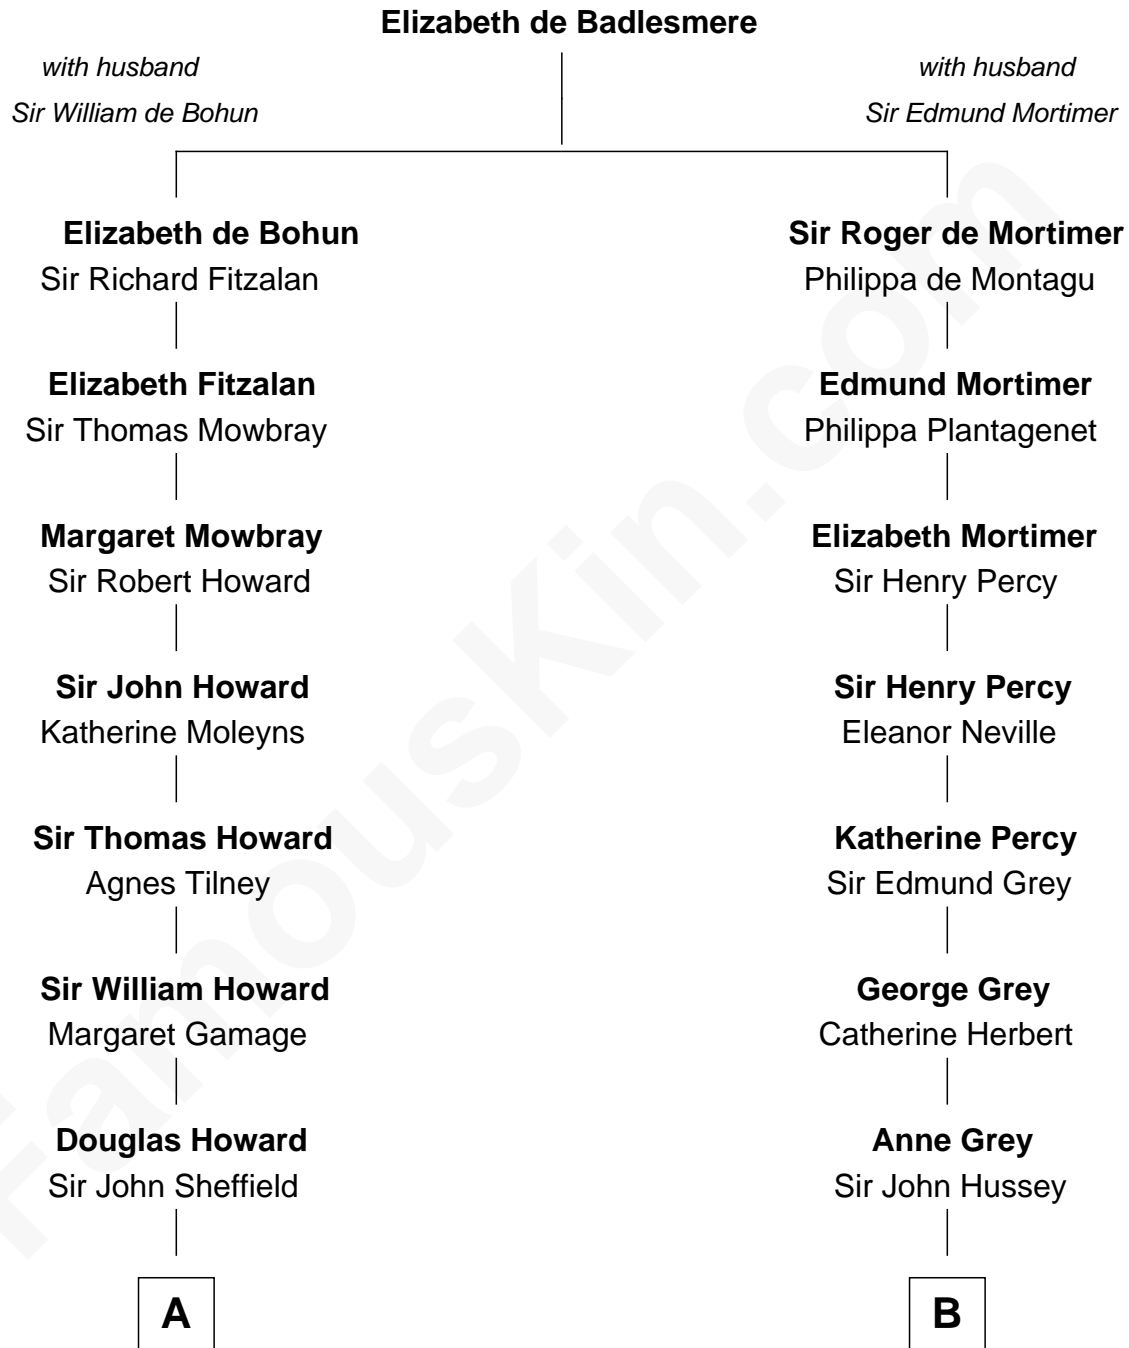

# FamousKin.com Relationship Chart of

**Ellen DeGeneres**

*Comedienne and TV Personality*

13th cousin 8 times removed of

**George Clinton**

*4th U.S. Vice President*

**C**

—  
**Joseph C. DeGeneres**

Mary Whittemore

—  
**Alfred George DeGeneres**

Julia E. Billiu

—  
**Elliot Everett DeGeneres**

Ruth Elodie Martin

—  
**Elliot Everett DeGeneres**

Betty Jane Pfeffer

—  
**Ellen DeGeneres**