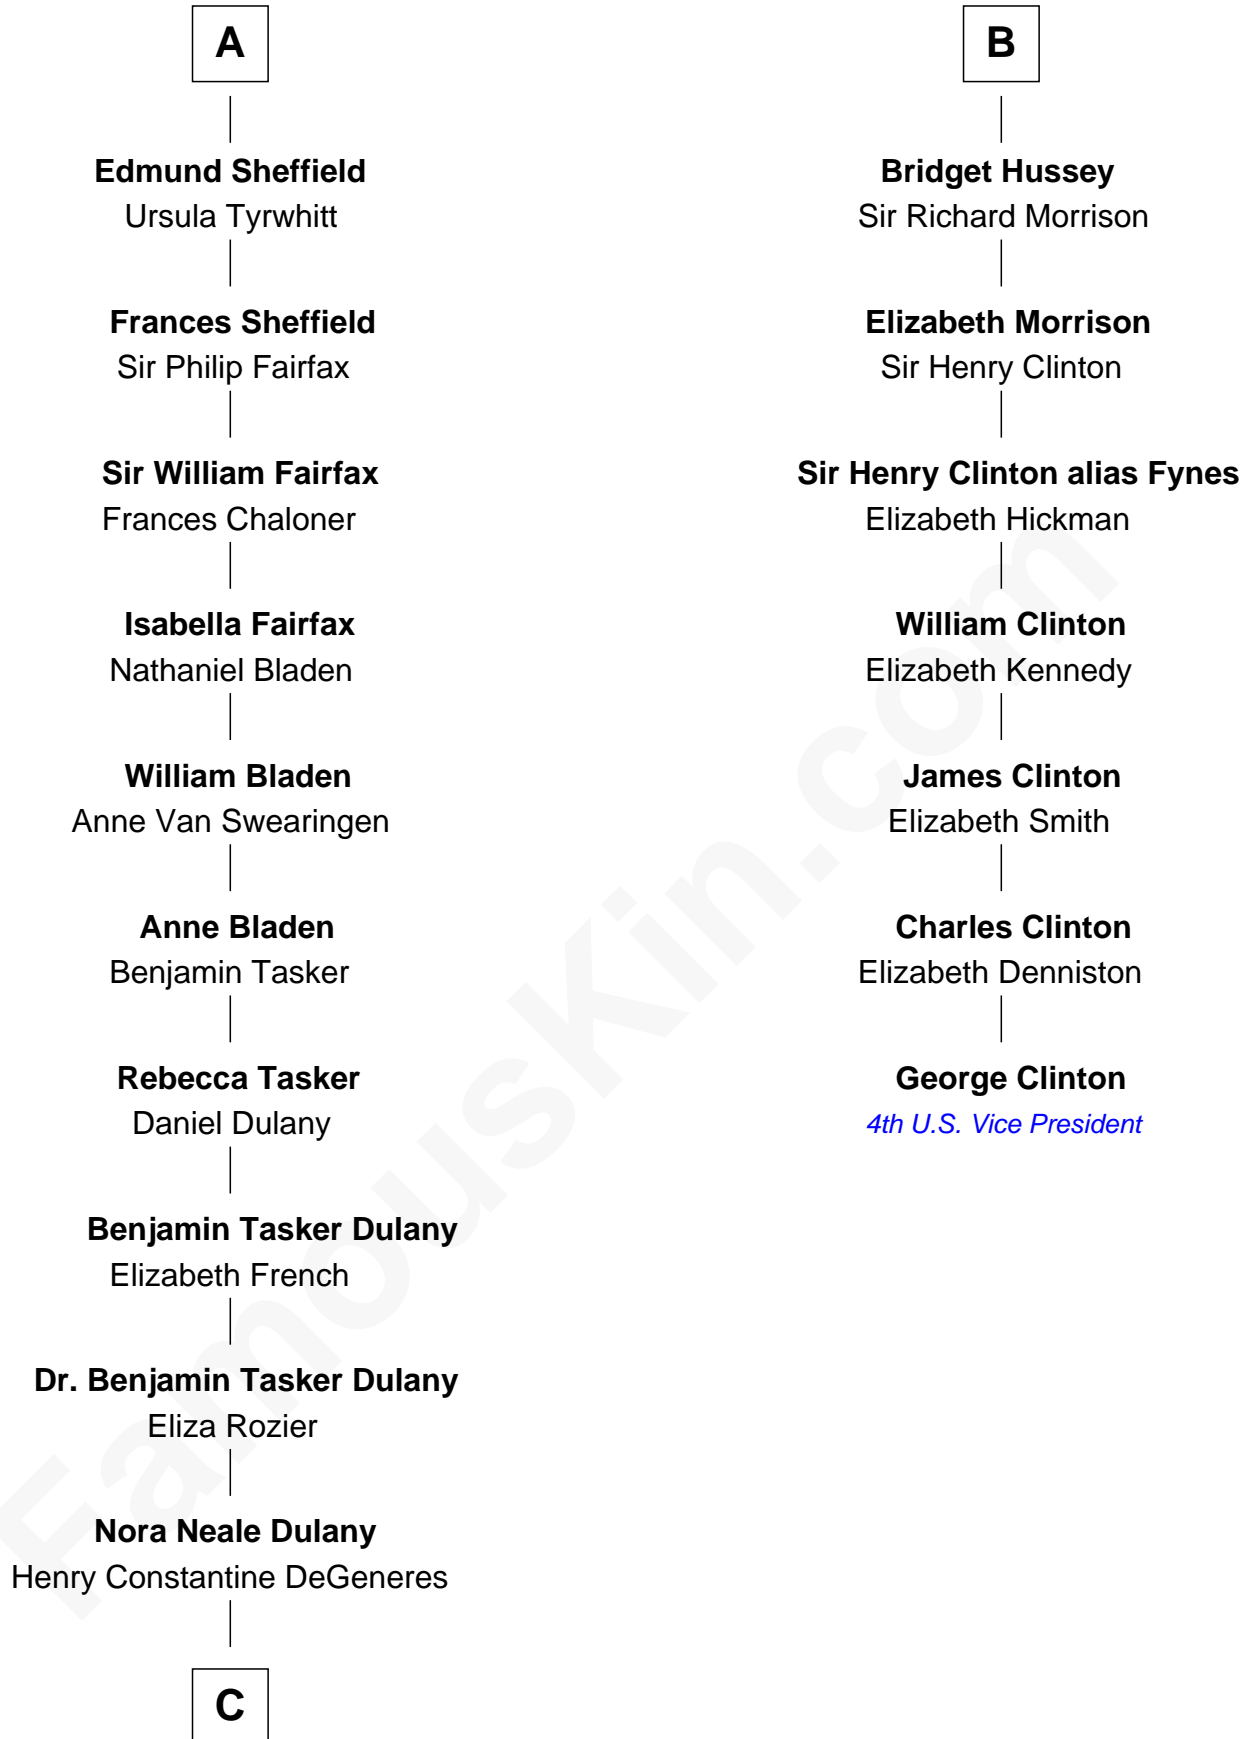

# FamousKin.com Relationship Chart of

**Ellen DeGeneres**

*Comedienne and TV Personality*

13th cousin 8 times removed of

**George Clinton**

*4th U.S. Vice President*

**C**

—  
**Joseph C. DeGeneres**

Mary Whittemore

—  
**Alfred George DeGeneres**

Julia E. Billiu

—  
**Elliot Everett DeGeneres**

Ruth Elodie Martin

—  
**Elliot Everett DeGeneres**

Betty Jane Pfeffer

—  
**Ellen DeGeneres**