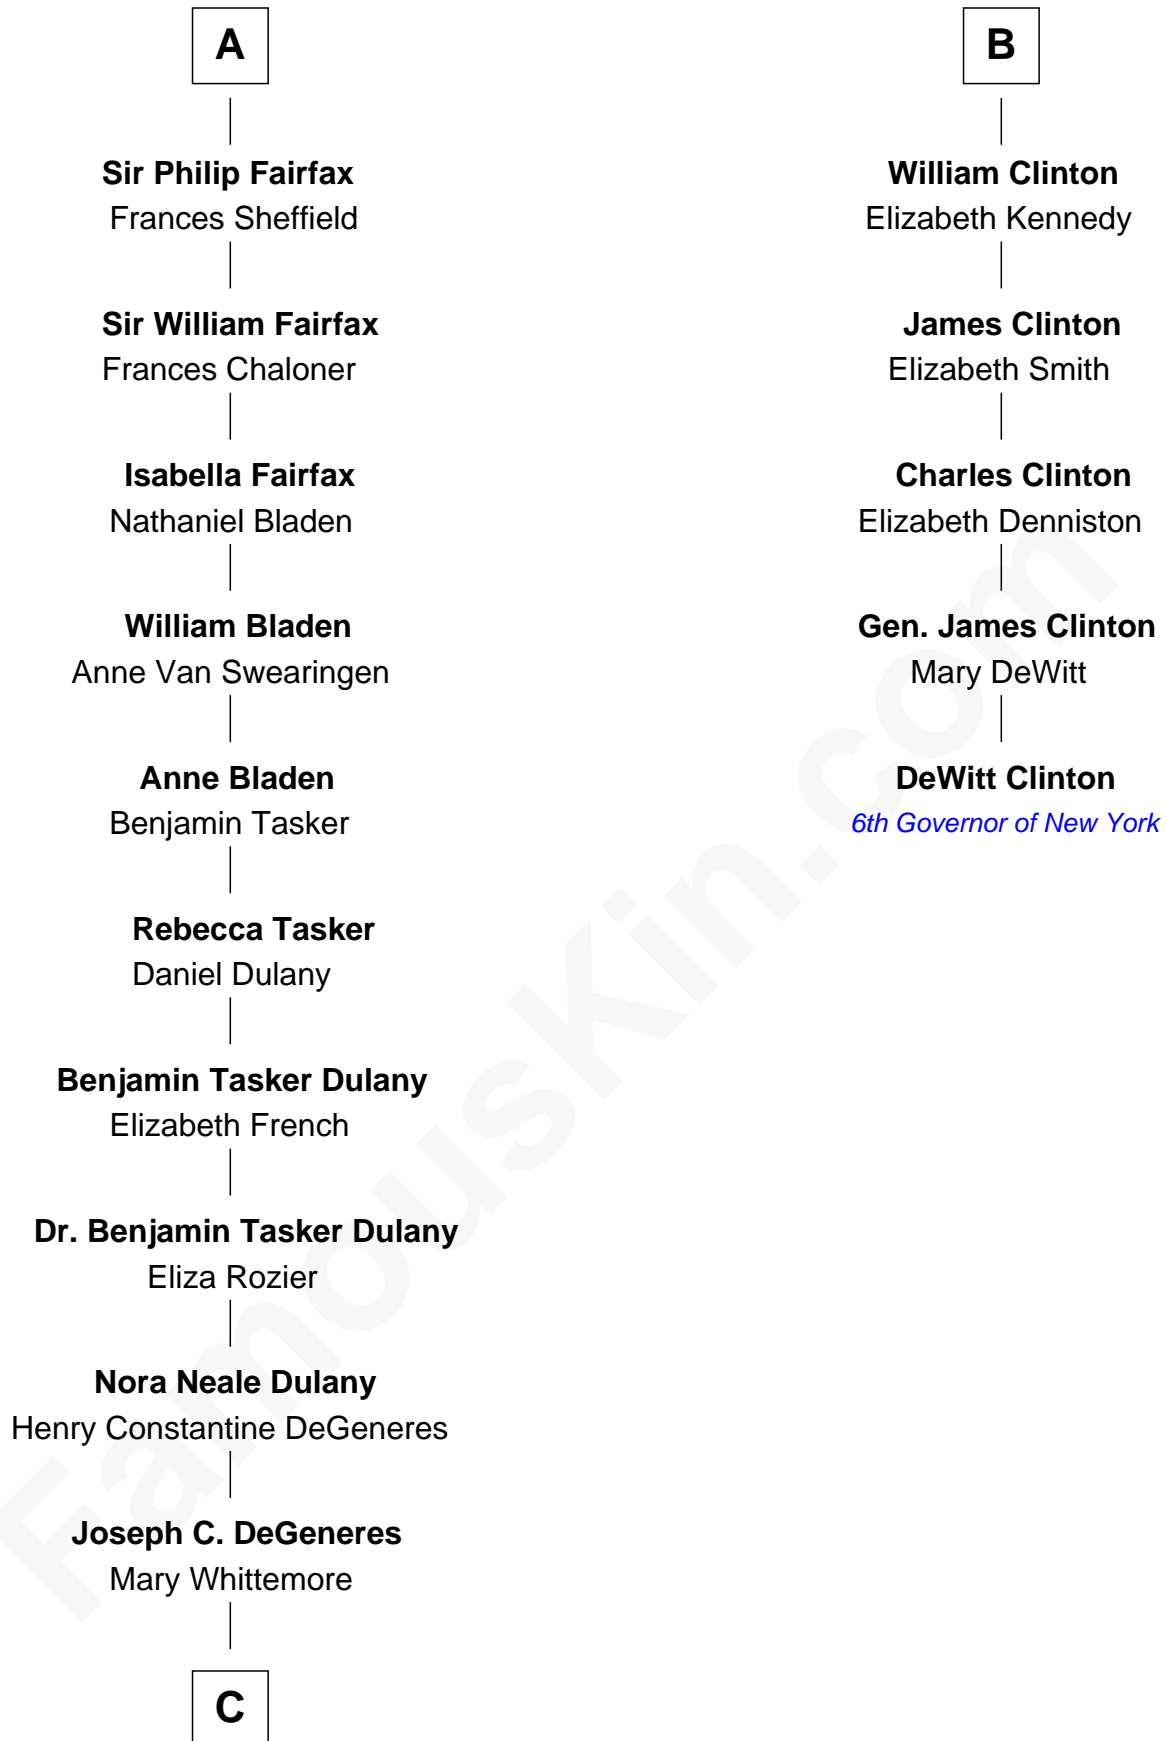

# FamousKin.com Relationship Chart of

**Ellen DeGeneres**

*Comedienne and TV Personality*

11th cousin 9 times removed of

**DeWitt Clinton**

*6th Governor of New York*

**C**

—  
**Alfred George DeGeneres**

Julia E. Billiu

—  
**Elliot Everett DeGeneres**

Ruth Elodie Martin

—  
**Elliot Everett DeGeneres**

Betty Jane Pfeffer

—  
**Ellen DeGeneres**

*Comedienne and TV Personality*

FamousKin.com