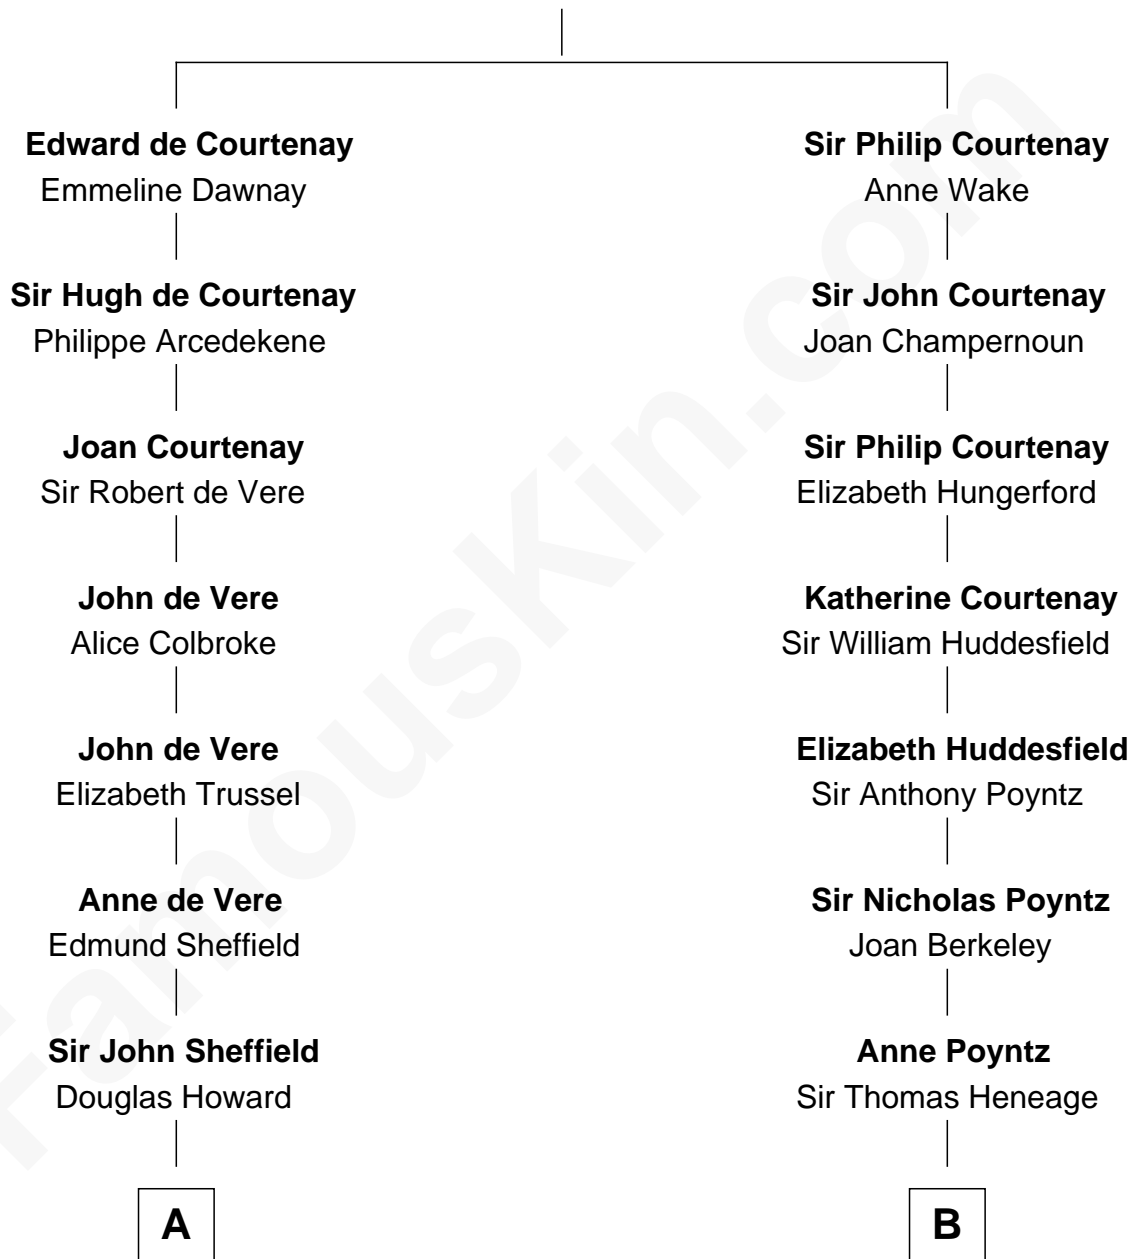

FamousKin.com

Relationship Chart of

Ellen DeGeneres

Comedienne and TV Personality

15th cousin 6 times removed of

Lt. Gen. James Brudenell

Leader of the "Charge of the Light Brigade"

Sir Hugh de Courtenay

Margaret de Bohun

C

—
Joseph C. DeGeneres

Mary Whittemore

—
Alfred George DeGeneres

Julia E. Billiu

—
Elliot Everett DeGeneres

Ruth Elodie Martin