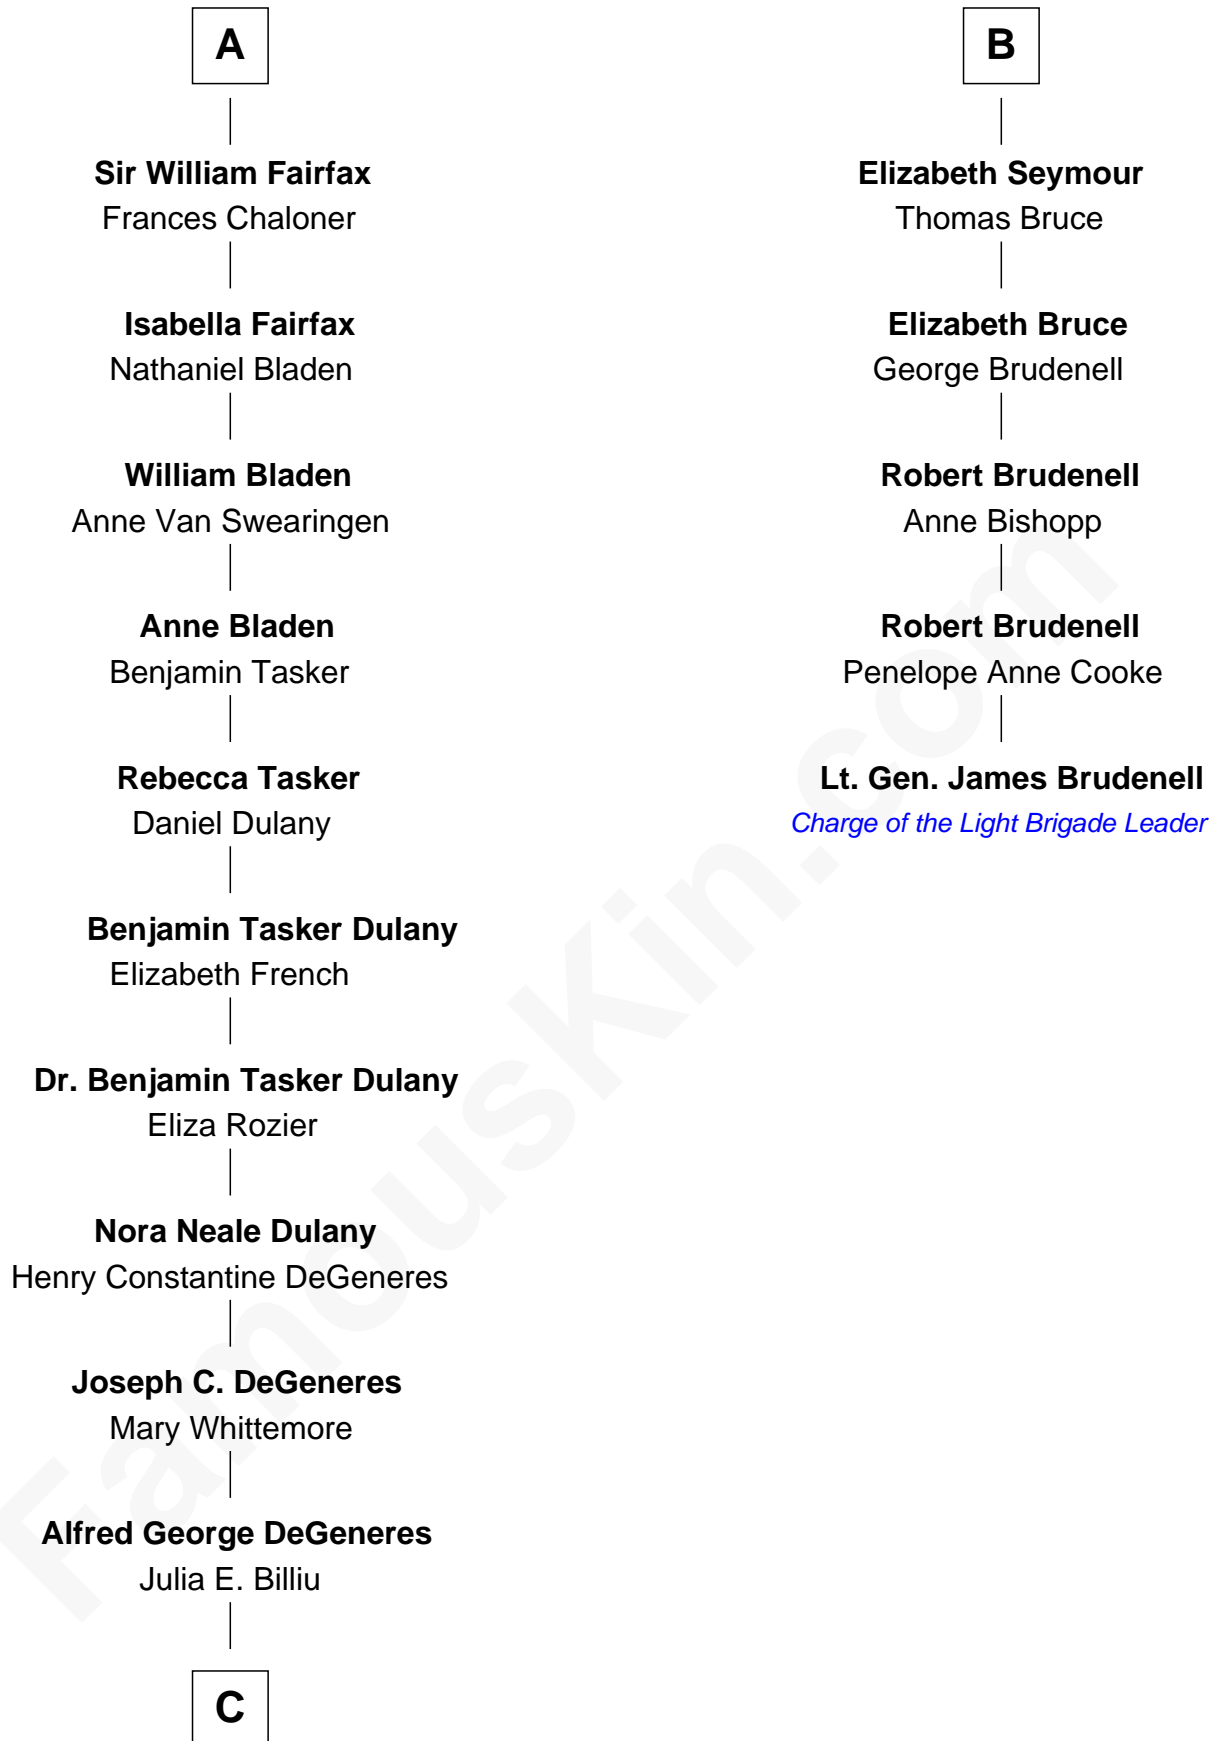

## Relationship Chart of

### Ellen DeGeneres

Comedienne and TV Personality

11th cousin 8 times removed of

**Lt. Gen. James Brudenell**

Leader of the "Charge of the Light Brigade"

C

Elliot Everett DeGeneres

Ruth Elodie Martin