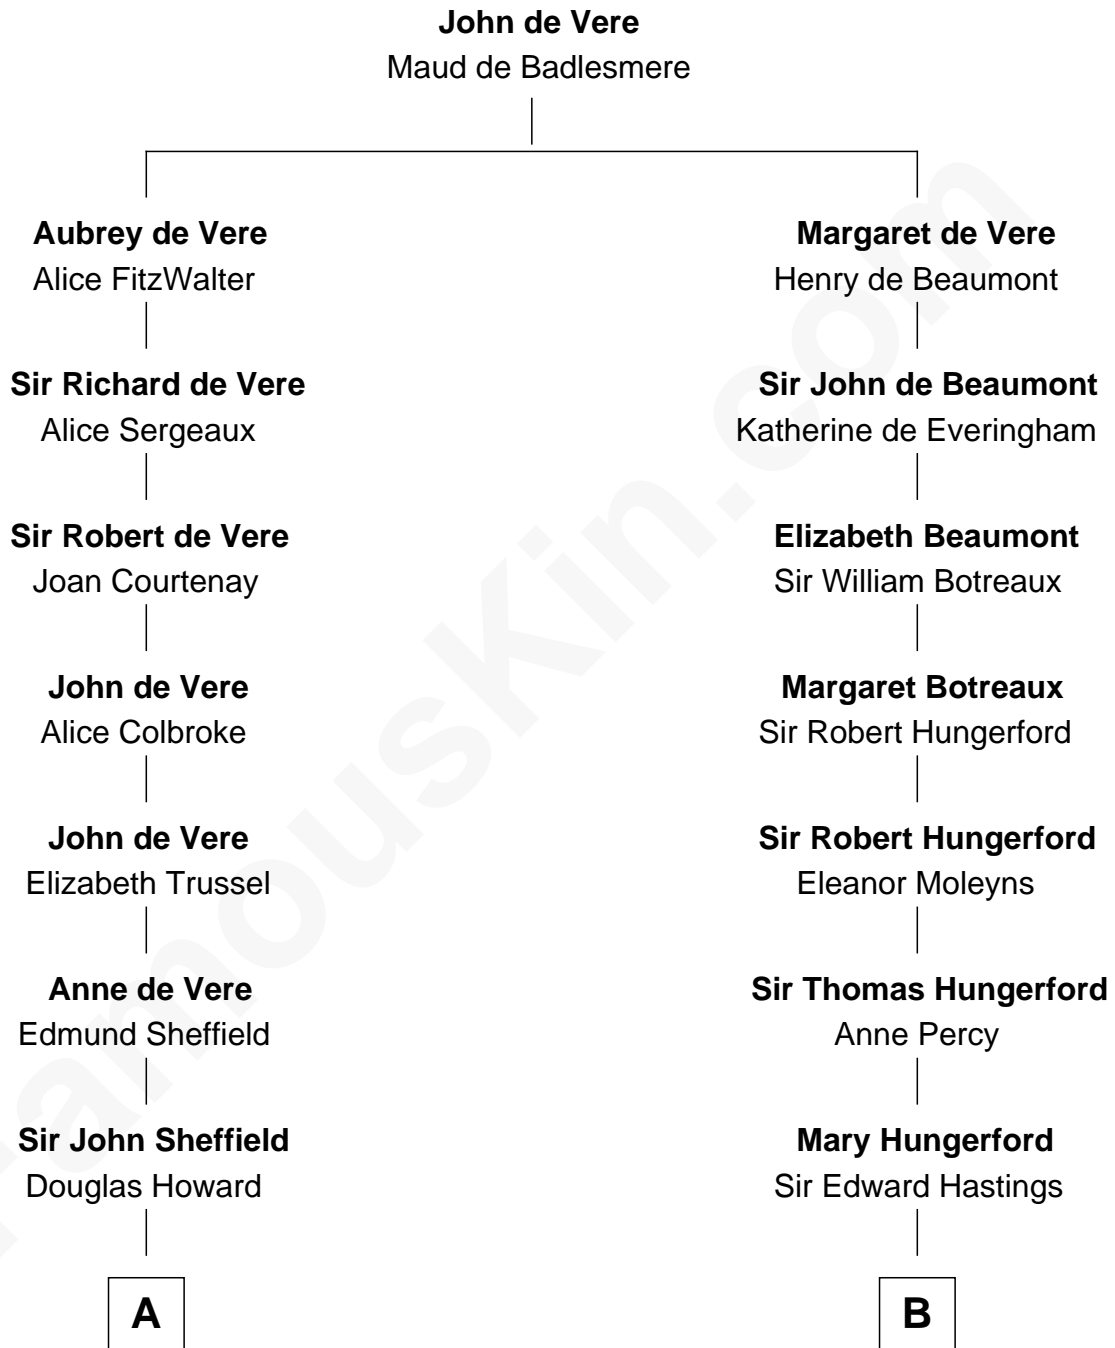

FamousKin.com

Relationship Chart of

Ellen DeGeneres

Comedienne and TV Personality

17th cousin 4 times removed of

Lt. Gen. James Brudenell

Leader of the "Charge of the Light Brigade"

C

—
Joseph C. DeGeneres

Mary Whittemore

—
Alfred George DeGeneres

Julia E. Billiu

—
Elliot Everett DeGeneres

Ruth Elodie Martin

—
Elliot Everett DeGeneres

Betty Jane Pfeffer