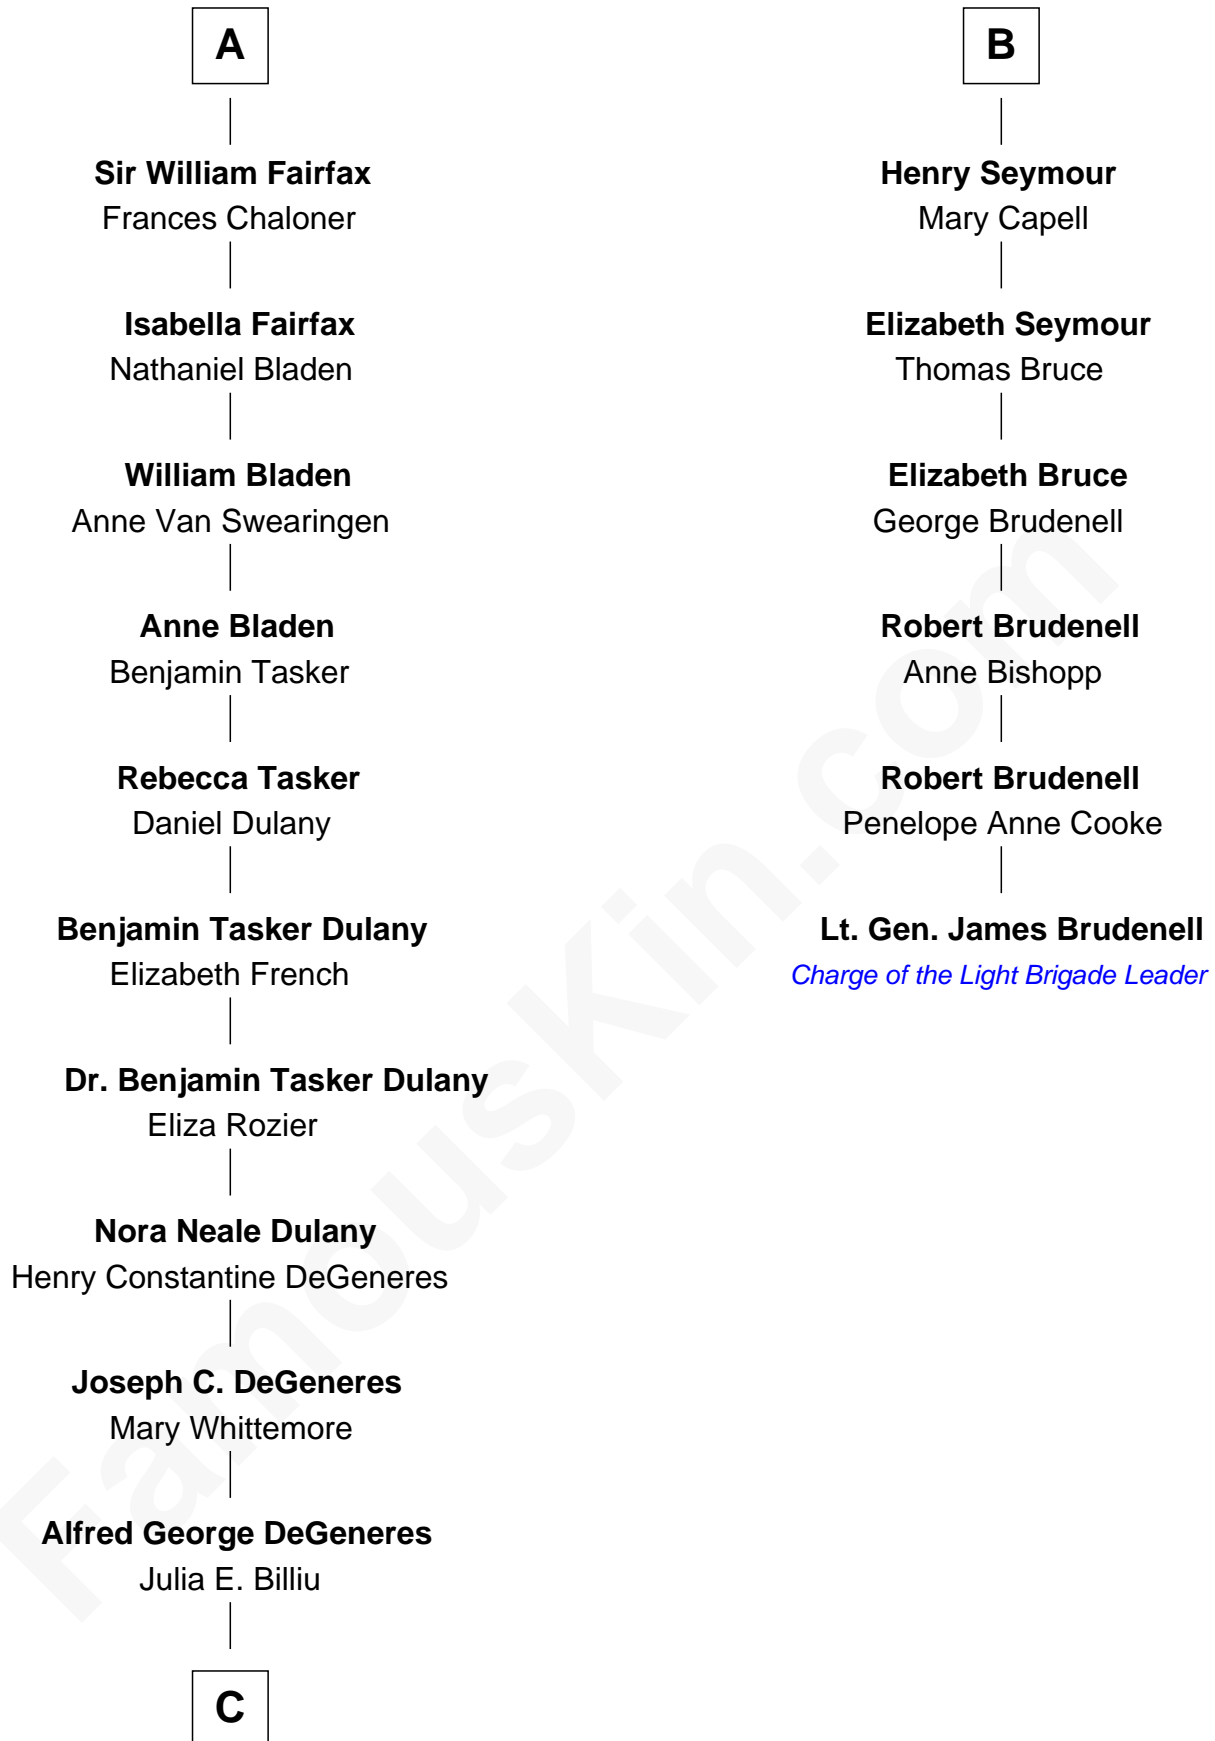

## Relationship Chart of Ellen DeGeneres

*Comedienne and TV Personality*

12th cousin 7 times removed of

**Lt. Gen. James Brudenell**

*Leader of the "Charge of the Light Brigade"*

**C**

—  
**Elliot Everett DeGeneres**

Ruth Elodie Martin

—  
**Elliot Everett DeGeneres**

Betty Jane Pfeffer

—  
**Ellen DeGeneres**

*Comedienne and TV Personality*

FamousKin.com