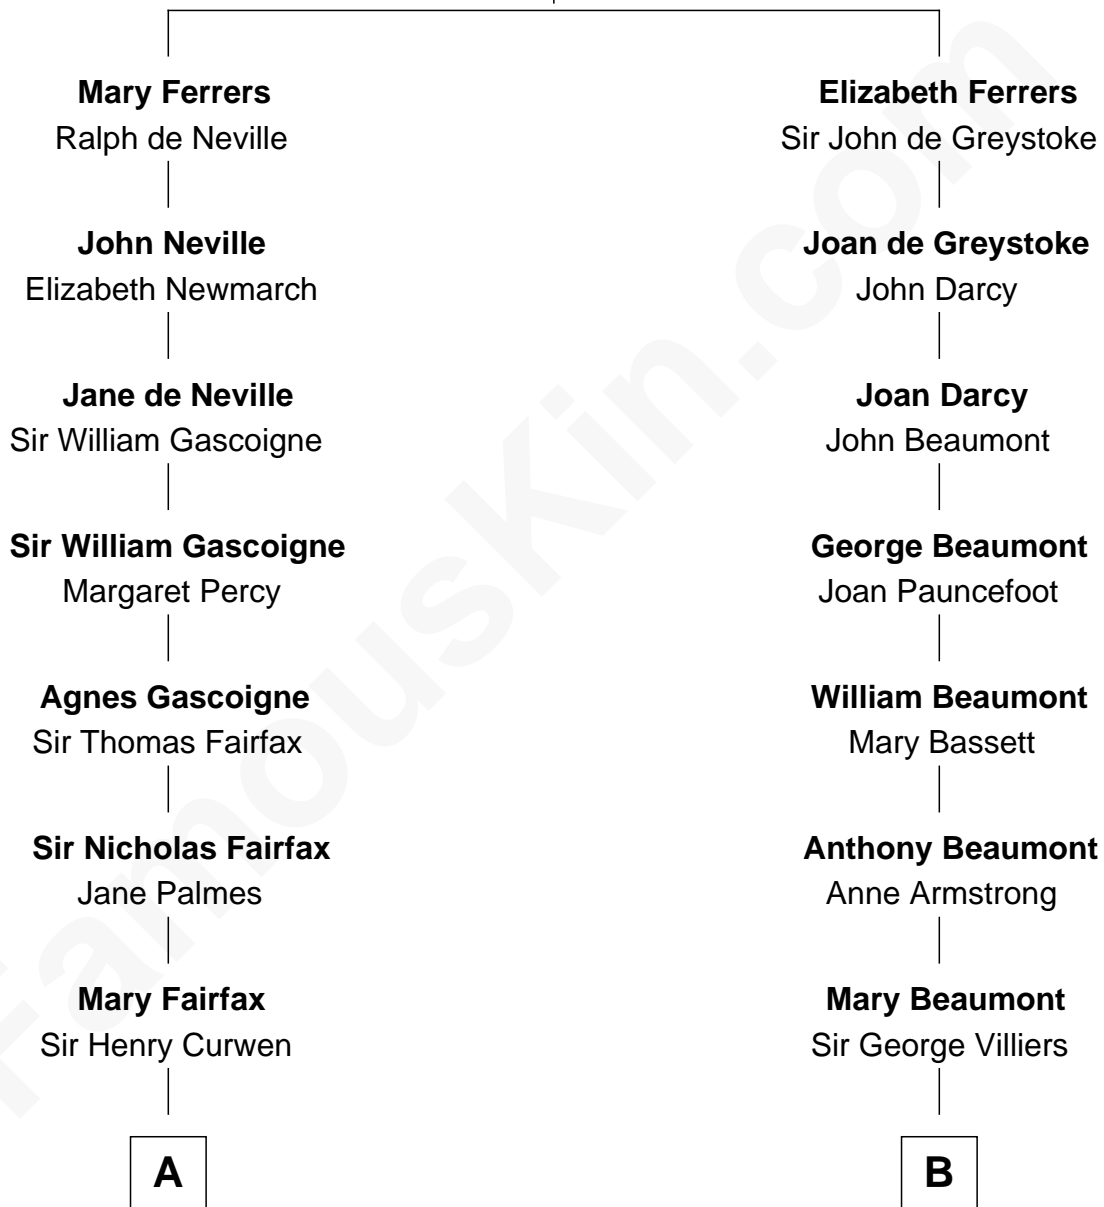

## Relationship Chart of

### Ellen DeGeneres

Comedienne and TV Personality

13th cousin 8 times removed of

### Lt. Gen. James Brudenell

Leader of the "Charge of the Light Brigade"

**Sir Robert de Ferrers**

Joan Beaufort

**C**

—  
**Joseph C. DeGeneres**

Mary Whittemore

—  
**Alfred George DeGeneres**