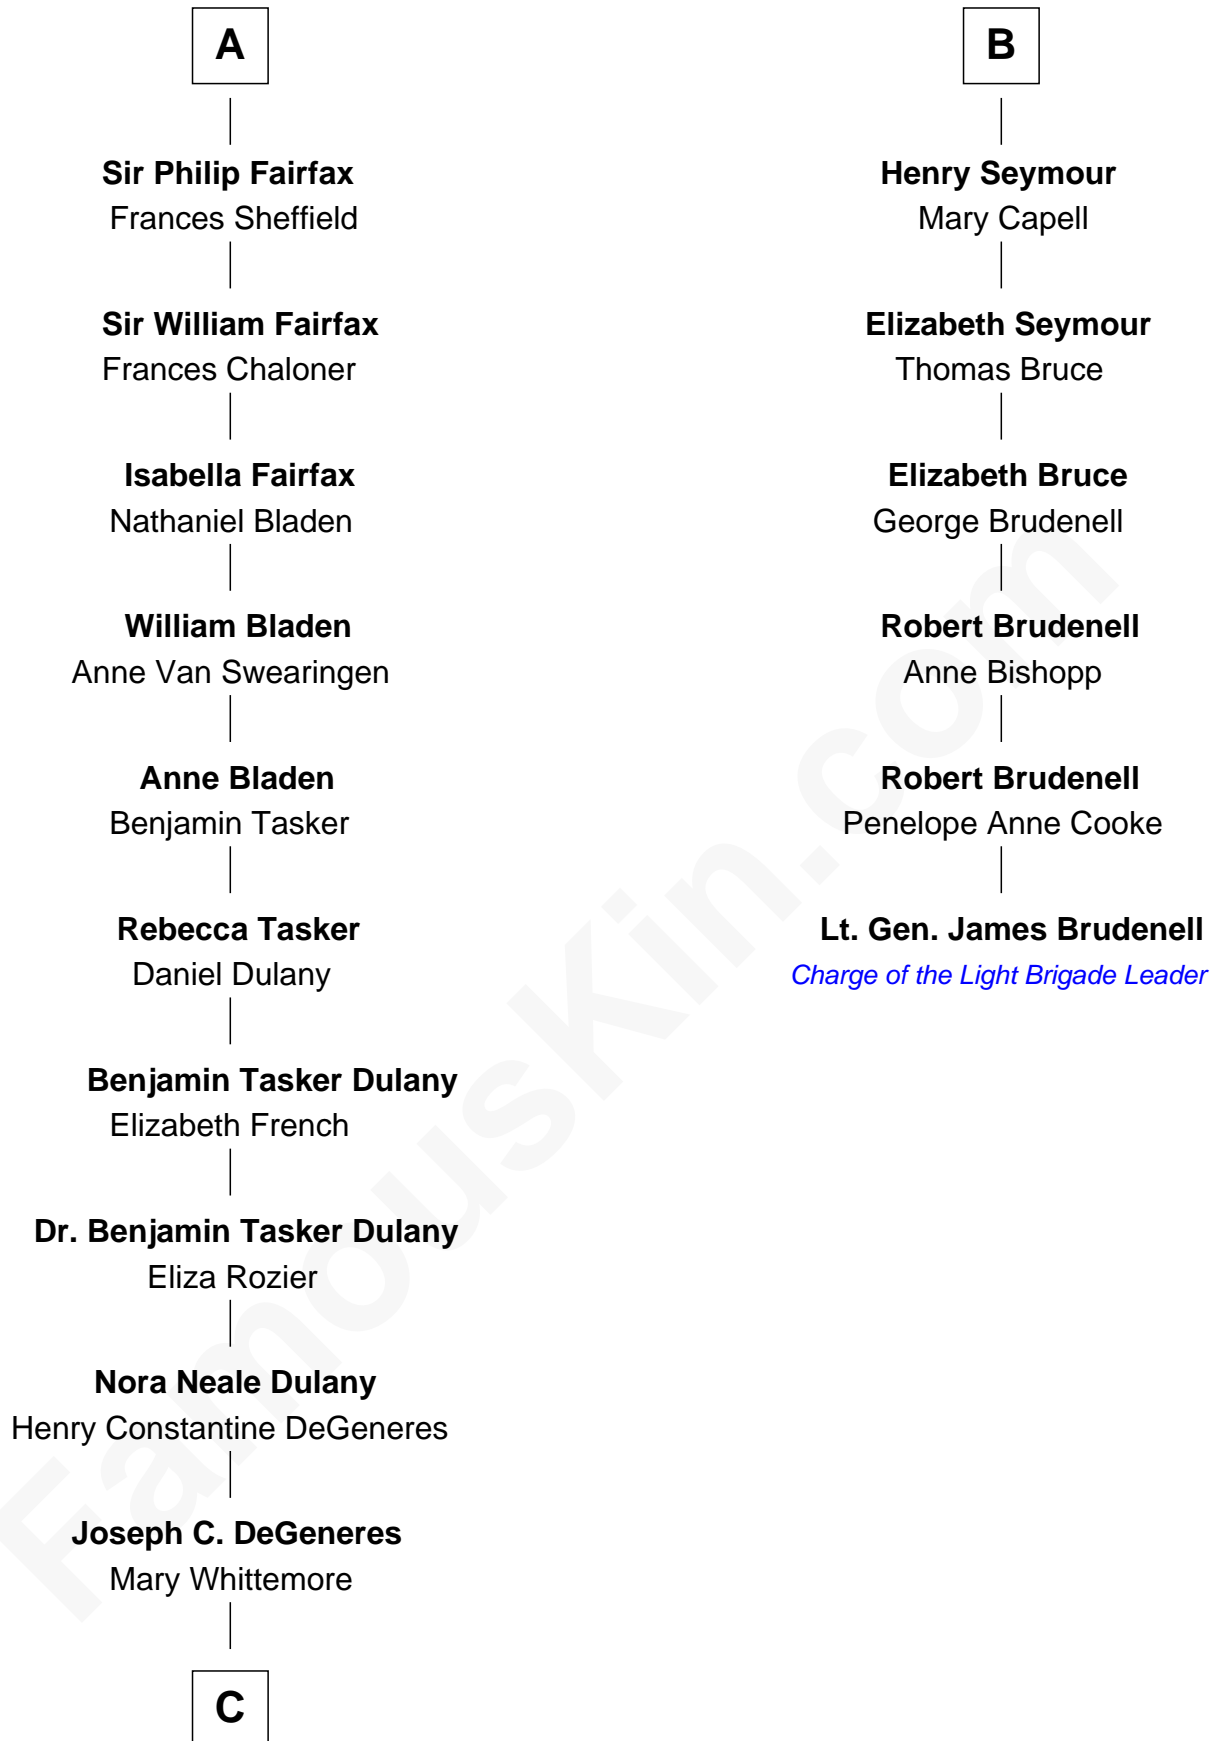

FamousKin.com

Relationship Chart of

Ellen DeGeneres

Comedienne and TV Personality

12th cousin 8 times removed of

Lt. Gen. James Brudenell

Leader of the "Charge of the Light Brigade"

C

—
Alfred George DeGeneres

Julia E. Billiu

—
Elliot Everett DeGeneres

Ruth Elodie Martin

—
Elliot Everett DeGeneres

Betty Jane Pfeffer

—
Ellen DeGeneres

Comedienne and TV Personality