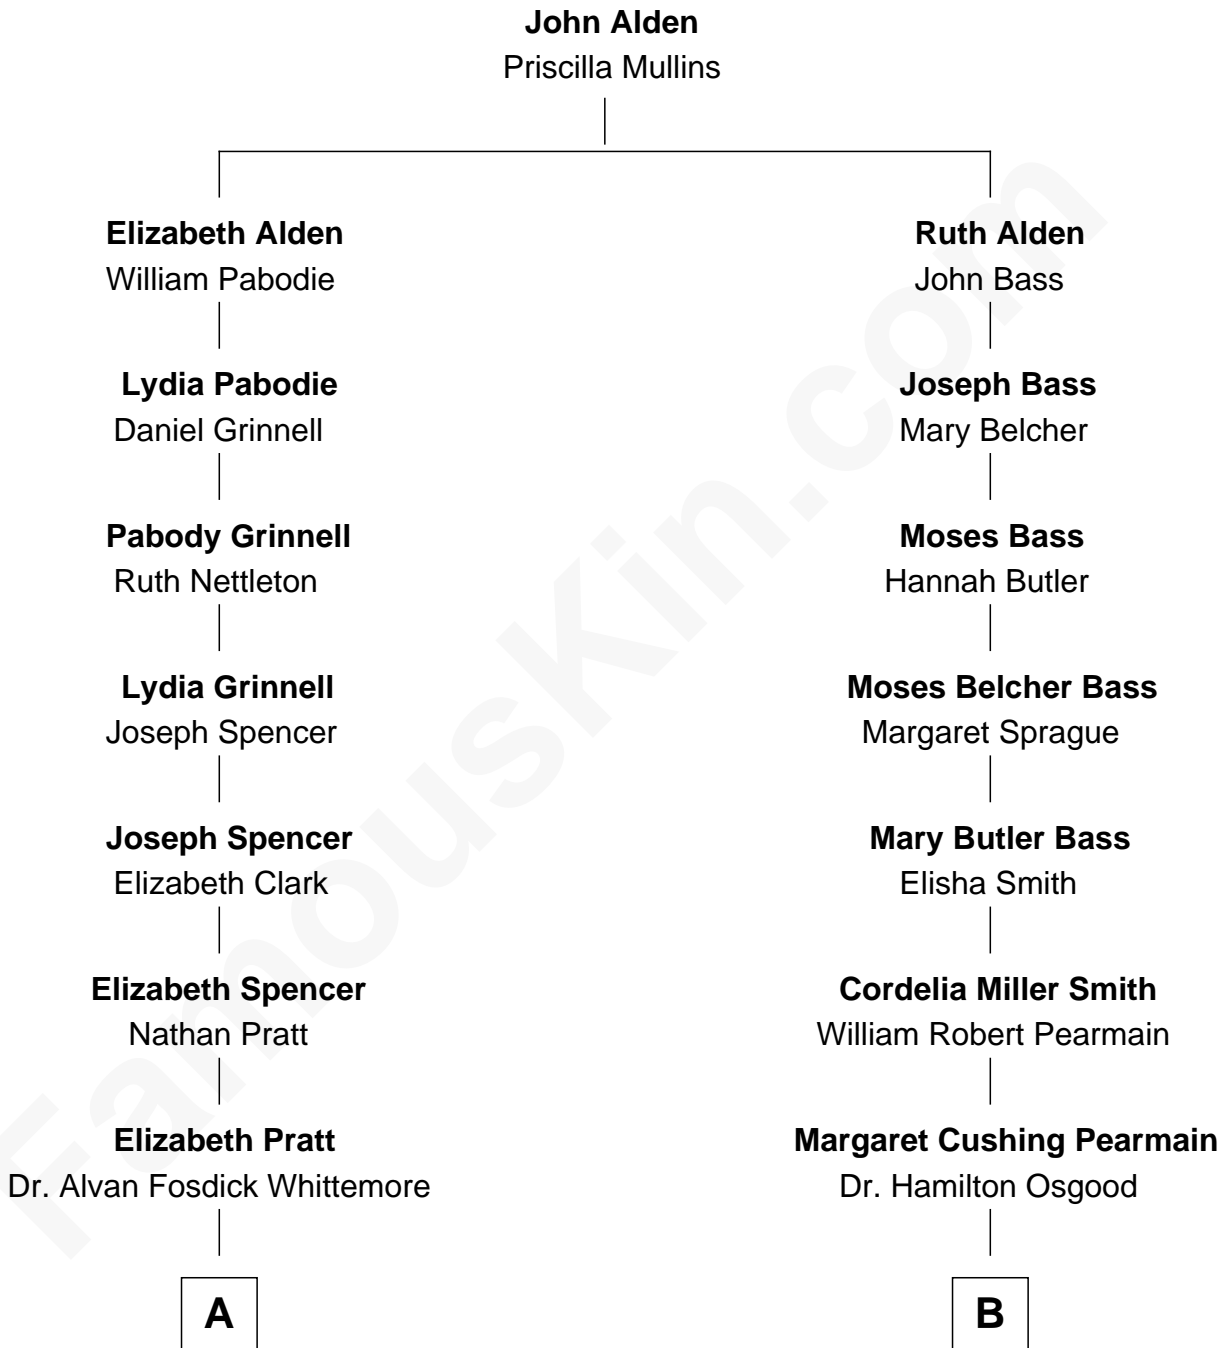

# FamousKin.com Relationship Chart of

**Ellen DeGeneres**

*Comedienne and TV Personality*

8th cousin 4 times removed of

**Erskine Childers**

*4th President of Ireland*

**A**

**George Whittemore**  
Cordelia Jenkins Dozer

**Mary Whittemore**  
Joseph C. DeGeneres

**Alfred George DeGeneres**  
Julia E. Billiu

**Elliot Everett DeGeneres**  
Ruth Elodie Martin

**Elliot Everett DeGeneres**  
Betty Jane Pfeffer

**Ellen DeGeneres**  
*Comedienne and TV Personality*

**B**

**Mary Alden Osgood**  
Erskine Childers

**Erskine Childers**  
*4th President of Ireland*

FamousKin.com