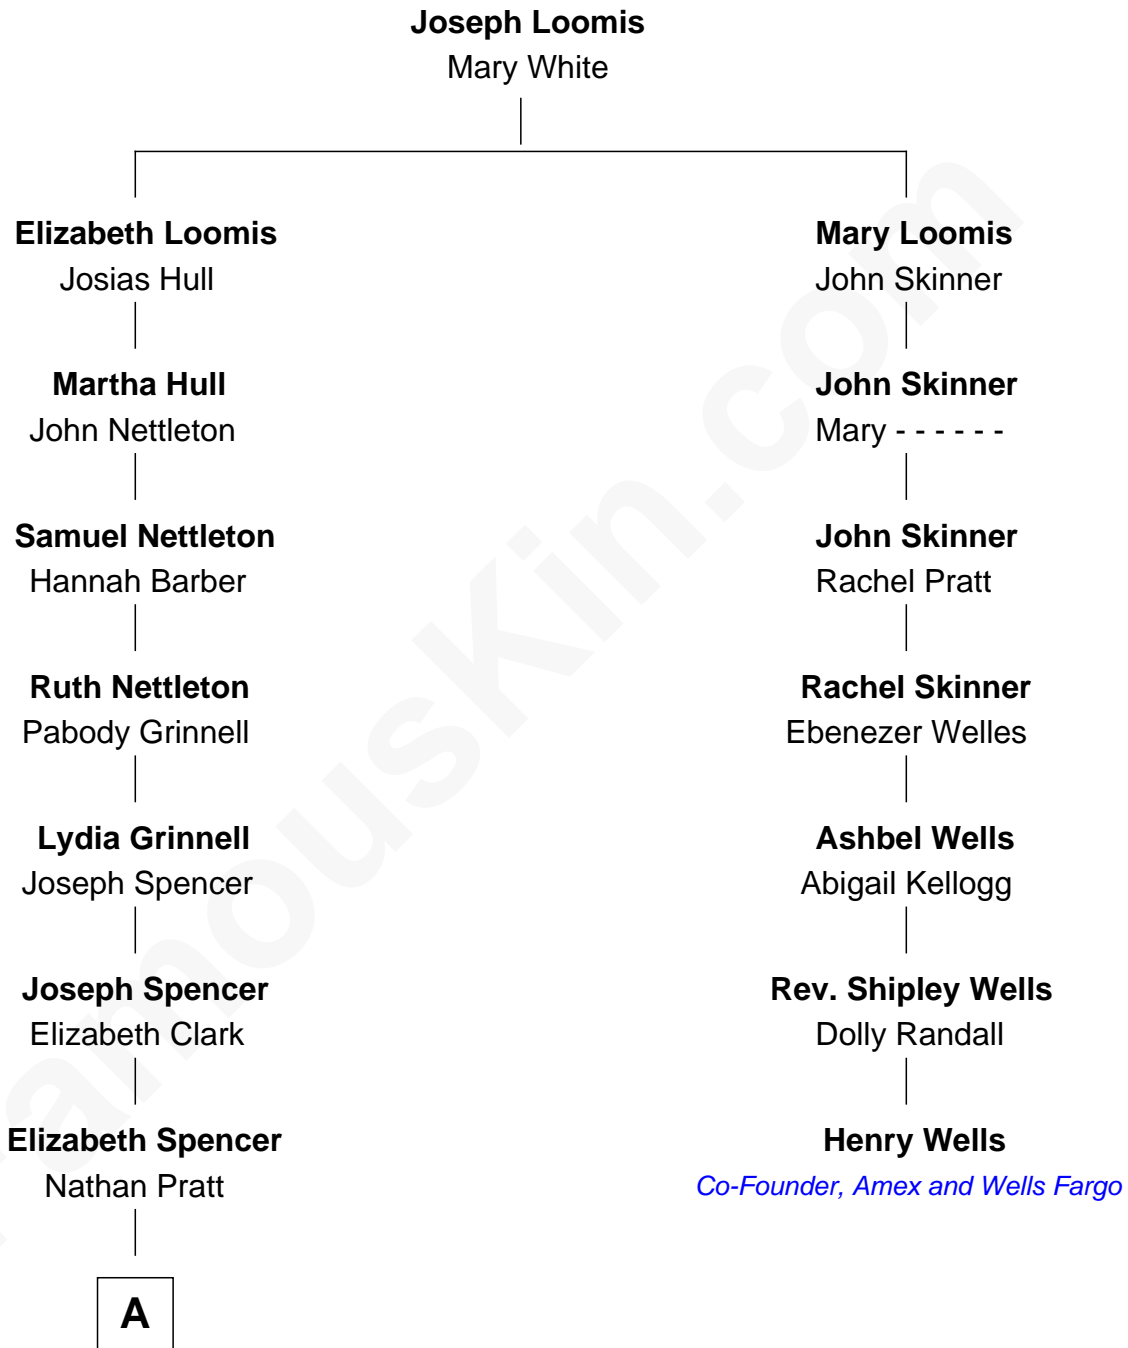

# FamousKin.com Relationship Chart of

**Ellen DeGeneres**

*Comedienne and TV Personality*

6th cousin 7 times removed of

**Henry Wells**

*Co-Founder of American Express and Wells Fargo and Co.*

**A**

**Elizabeth Pratt**

Dr. Alvan Fosdick Whittemore

**George Whittemore**

Cordelia Jenkins Dozer

**Mary Whittemore**

Joseph C. DeGeneres

**Alfred George DeGeneres**

Julia E. Billiu

**Elliot Everett DeGeneres**

Ruth Elodie Martin

**Elliot Everett DeGeneres**

Betty Jane Pfeffer

**Ellen DeGeneres**

*Comedienne and TV Personality*