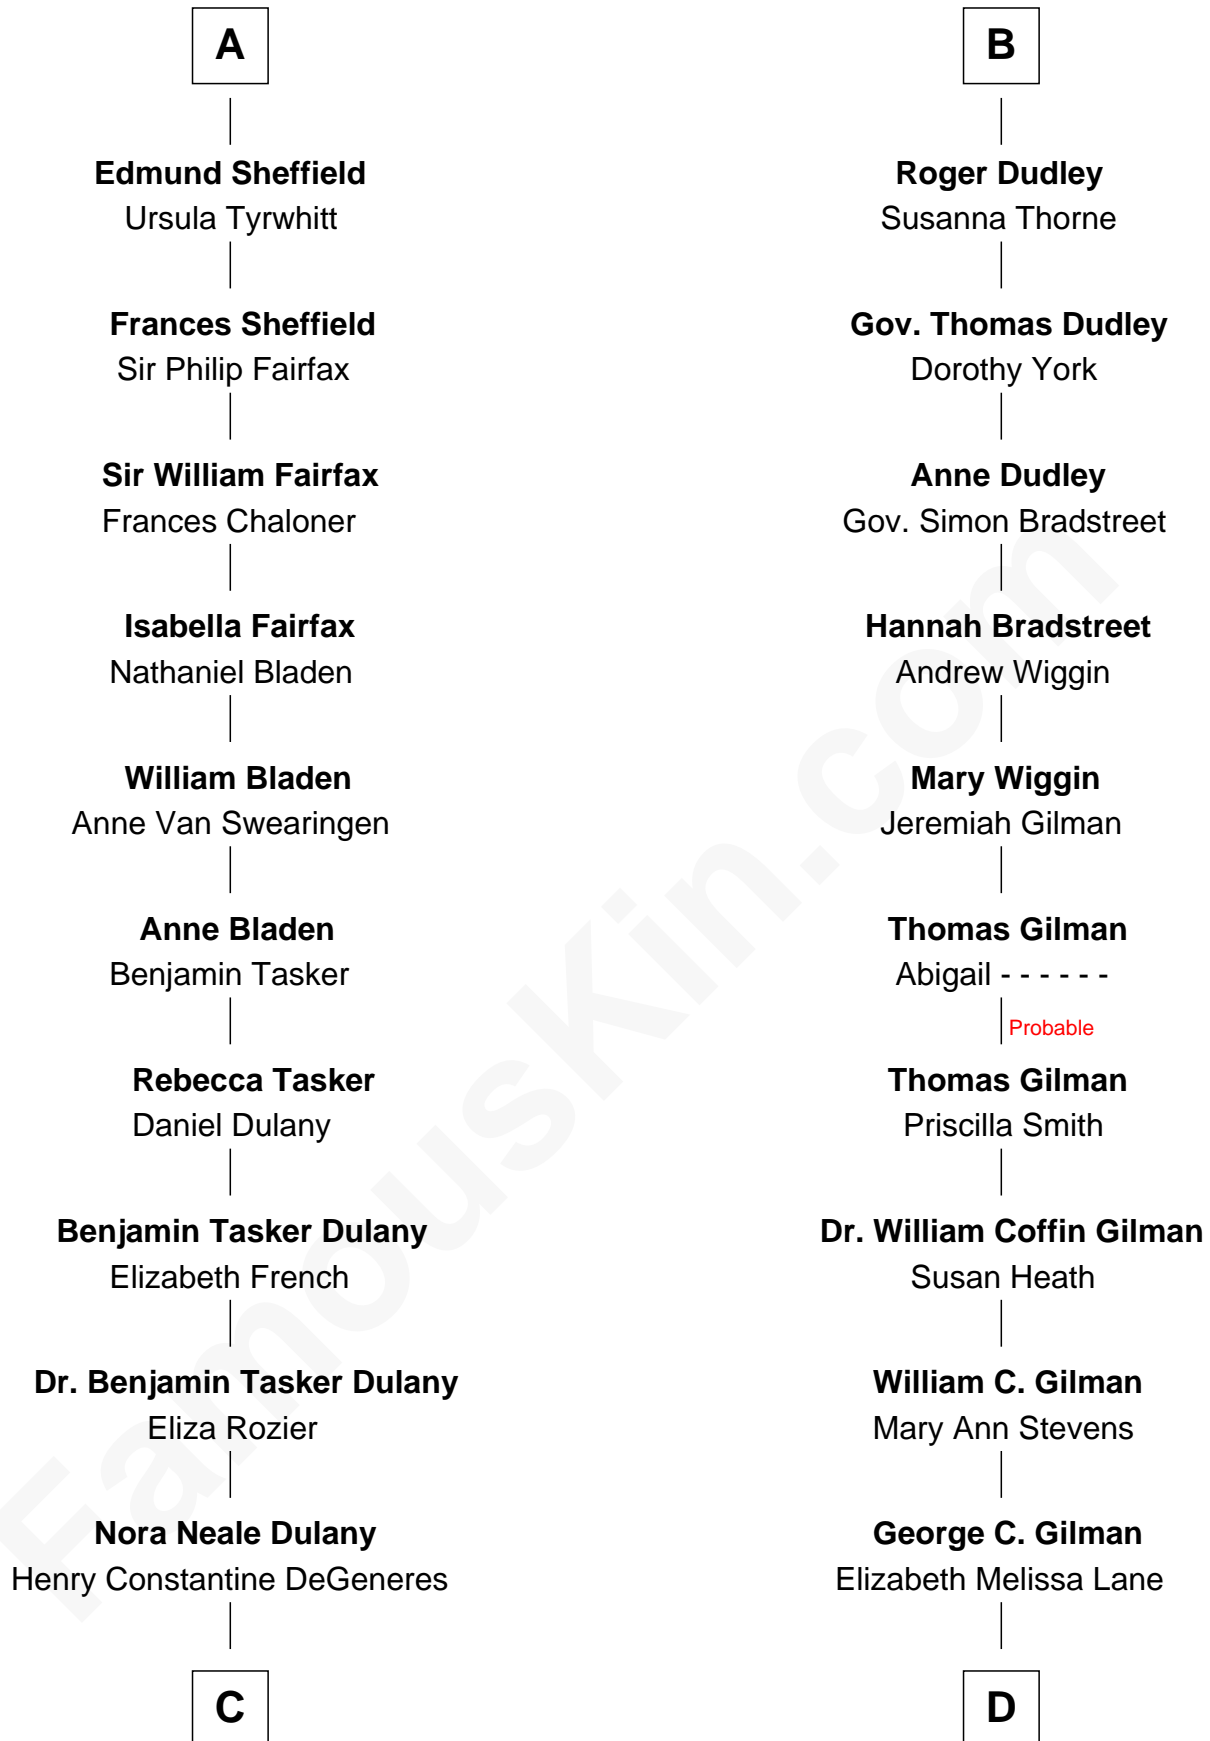

FamousKin.com Relationship Chart of

Ellen DeGeneres

Comedienne and TV Personality

19th cousin 2 times removed of

George Hamilton

TV and Movie Actor

Richard Fitzalan
Eleanor Plantagenet

C

Joseph C. DeGeneres

Mary Whittemore

Alfred George DeGeneres

Julia E. Billiu

Elliot Everett DeGeneres

Ruth Elodie Martin

Elliot Everett DeGeneres

Betty Jane Pfeffer

Ellen DeGeneres

Comedienne and TV Personality

D

Lillian C. Gilman

Harry Fuller Hamilton

George William Hamilton

Anne Lucille Stevens

George Hamilton