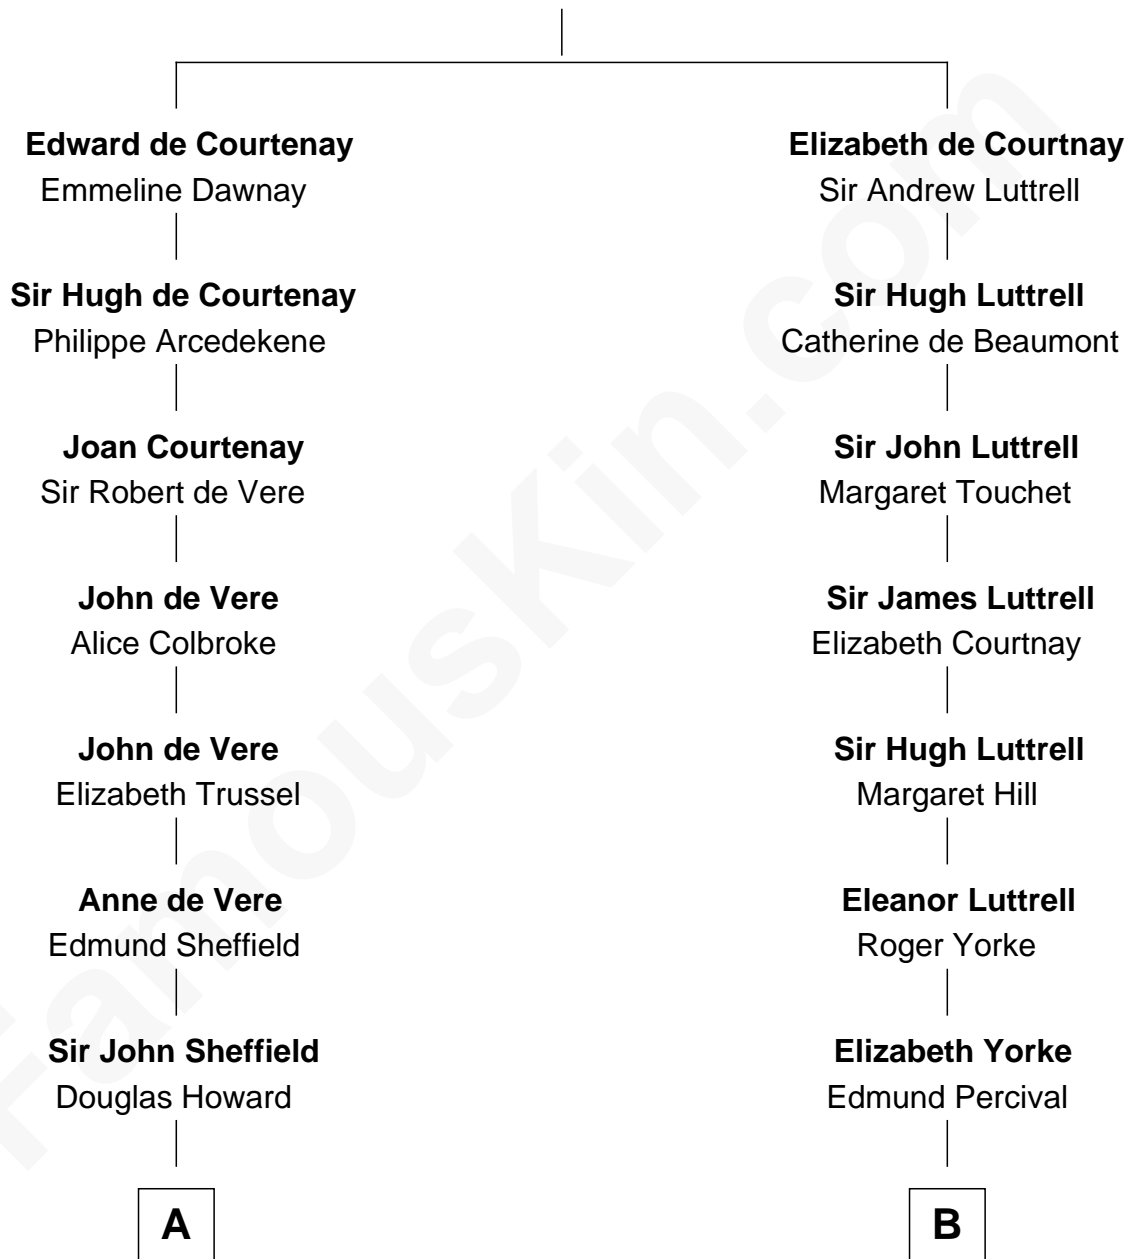

# FamousKin.com Relationship Chart of

**Ellen DeGeneres**

*Comedienne and TV Personality*

15th cousin 6 times removed of

**Herman Melville**

*Author of Moby Dick*

**Sir Hugh de Courtenay**

Margaret de Bohun

**C**

—  
**Joseph C. DeGeneres**

Mary Whittemore

—  
**Alfred George DeGeneres**

Julia E. Billiu

—  
**Elliot Everett DeGeneres**

Ruth Elodie Martin

—  
**Elliot Everett DeGeneres**