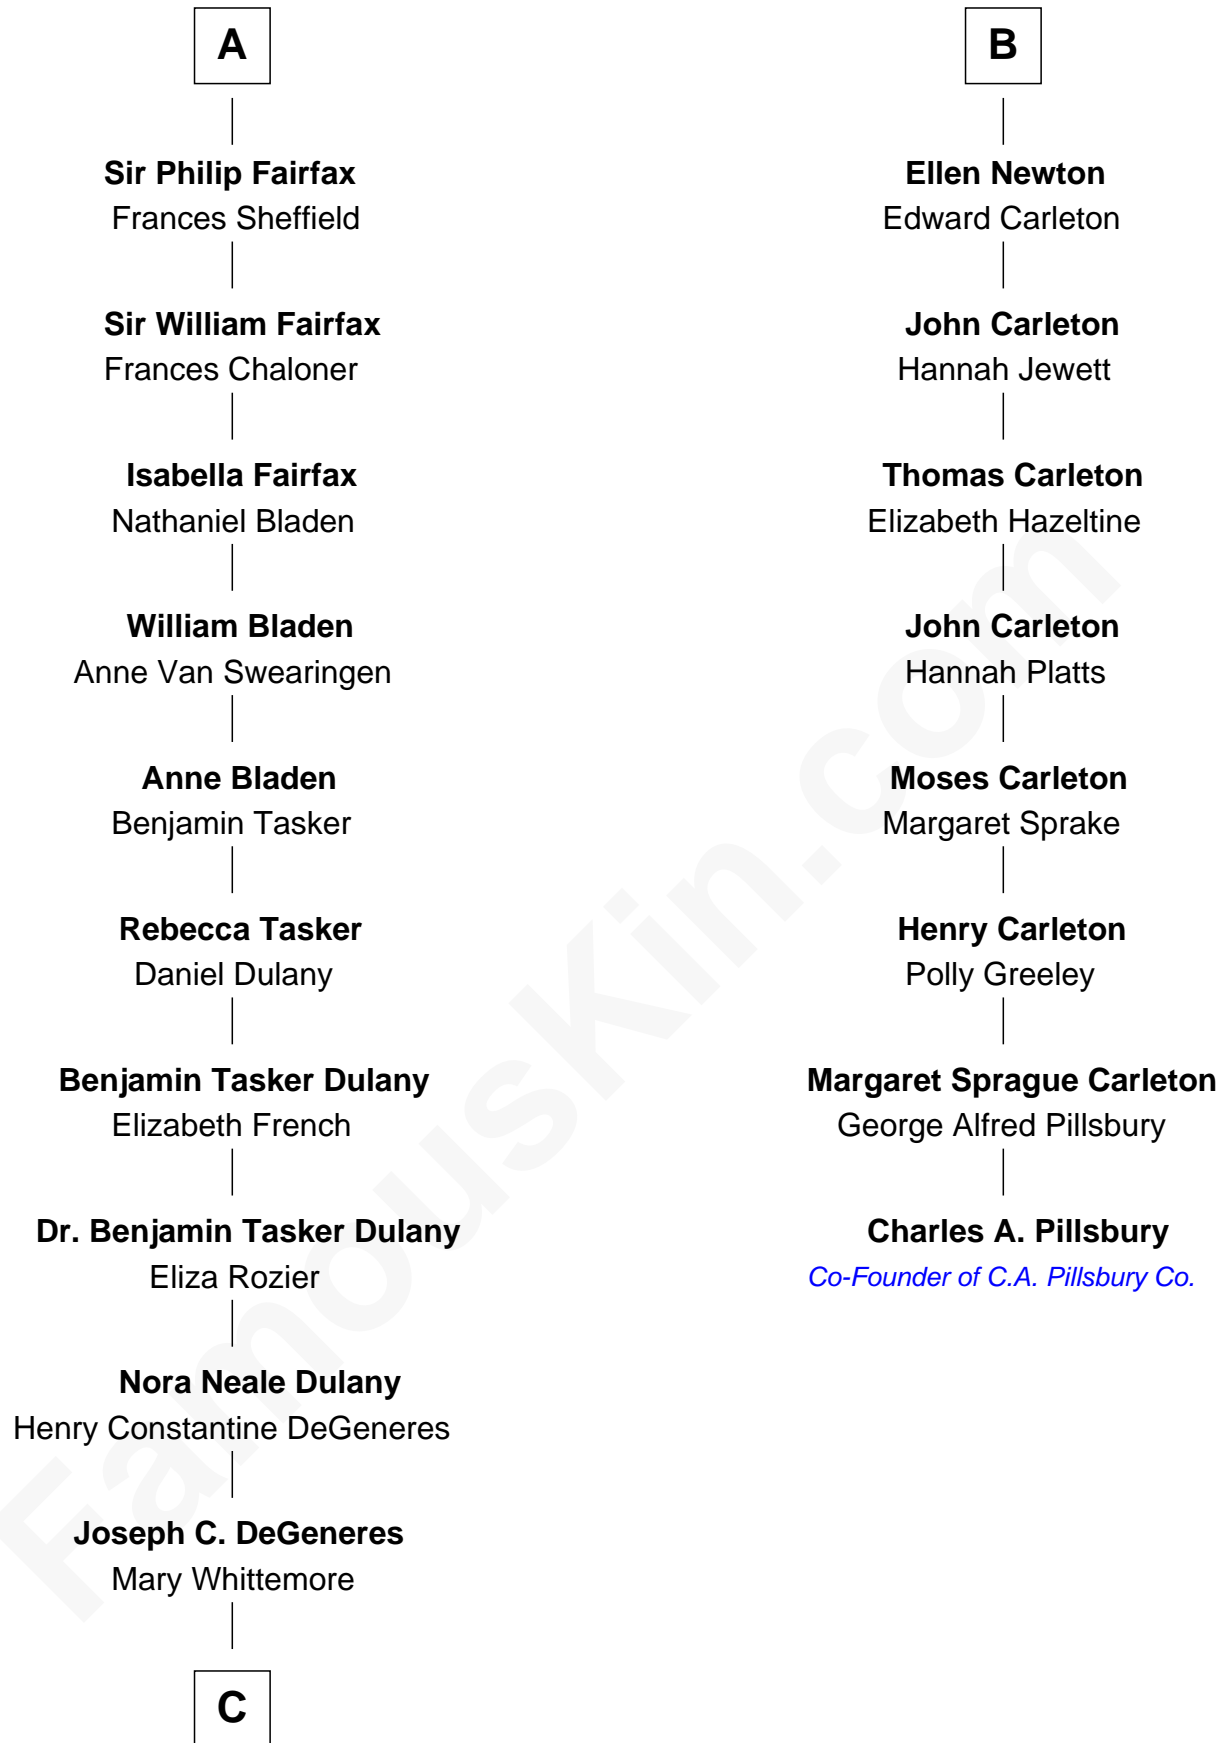

FamousKin.com

Relationship Chart of

Ellen DeGeneres

Comedienne and TV Personality

14th cousin 6 times removed of

Charles A. Pillsbury

Co-Founder of C.A. Pillsbury Co.

C

—
Alfred George DeGeneres

Julia E. Billiu

—
Elliot Everett DeGeneres

Ruth Elodie Martin

—
Elliot Everett DeGeneres

Betty Jane Pfeffer

—
Ellen DeGeneres

Comedienne and TV Personality