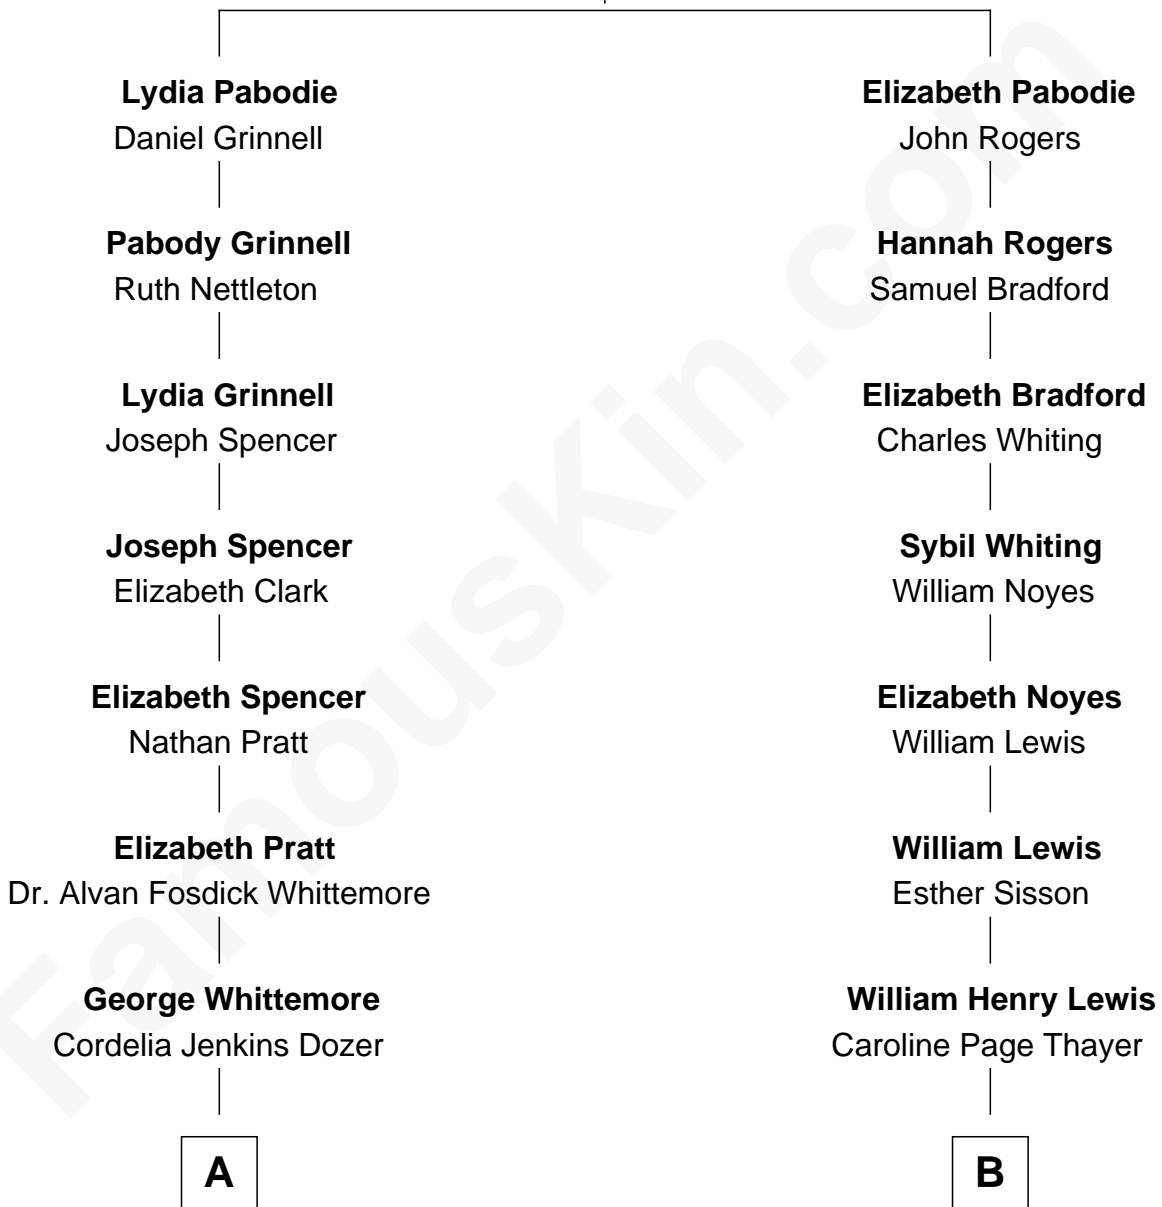

# FamousKin.com Relationship Chart of

**Ellen DeGeneres**

*Comedienne and TV Personality*

10th cousin 1 time removed of

**David Hyde Pierce**

*Stage, TV, and Movie Actor*

**William Pabodie**

Elizabeth Alden

**A**

**Mary Whittemore**  
Joseph C. DeGeneres

**Alfred George DeGeneres**  
Julia E. Billiu

**Elliot Everett DeGeneres**  
Ruth Elodie Martin

**Elliot Everett DeGeneres**  
Betty Jane Pfeffer

**Ellen DeGeneres**  
*Comedienne and TV Personality*