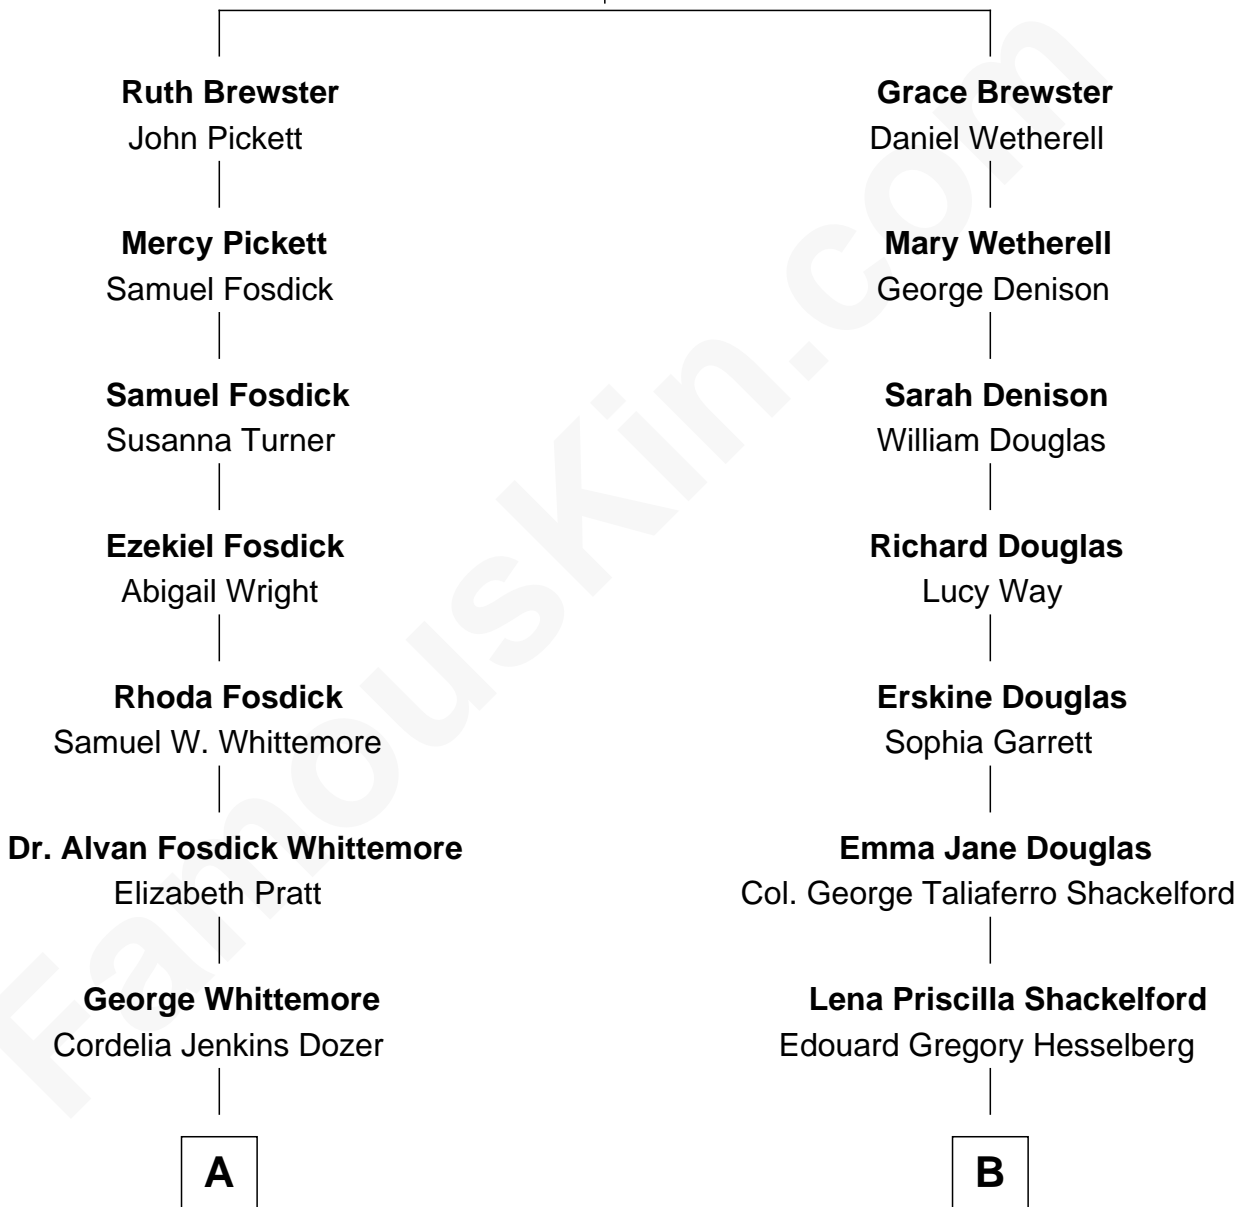

FamousKin.com Relationship Chart of

Ellen DeGeneres

Comedienne and TV Personality

9th cousin 2 times removed of

Illeana Douglas

TV and Movie Actress

Jonathan Brewster

Lucretia Oldham

A

Mary Whittimore
Joseph C. DeGeneres

Alfred George DeGeneres
Julia E. Billiu

Elliot Everett DeGeneres
Ruth Elodie Martin

Elliot Everett DeGeneres
Betty Jane Pfeffer

Ellen DeGeneres
Comedienne and TV Personality