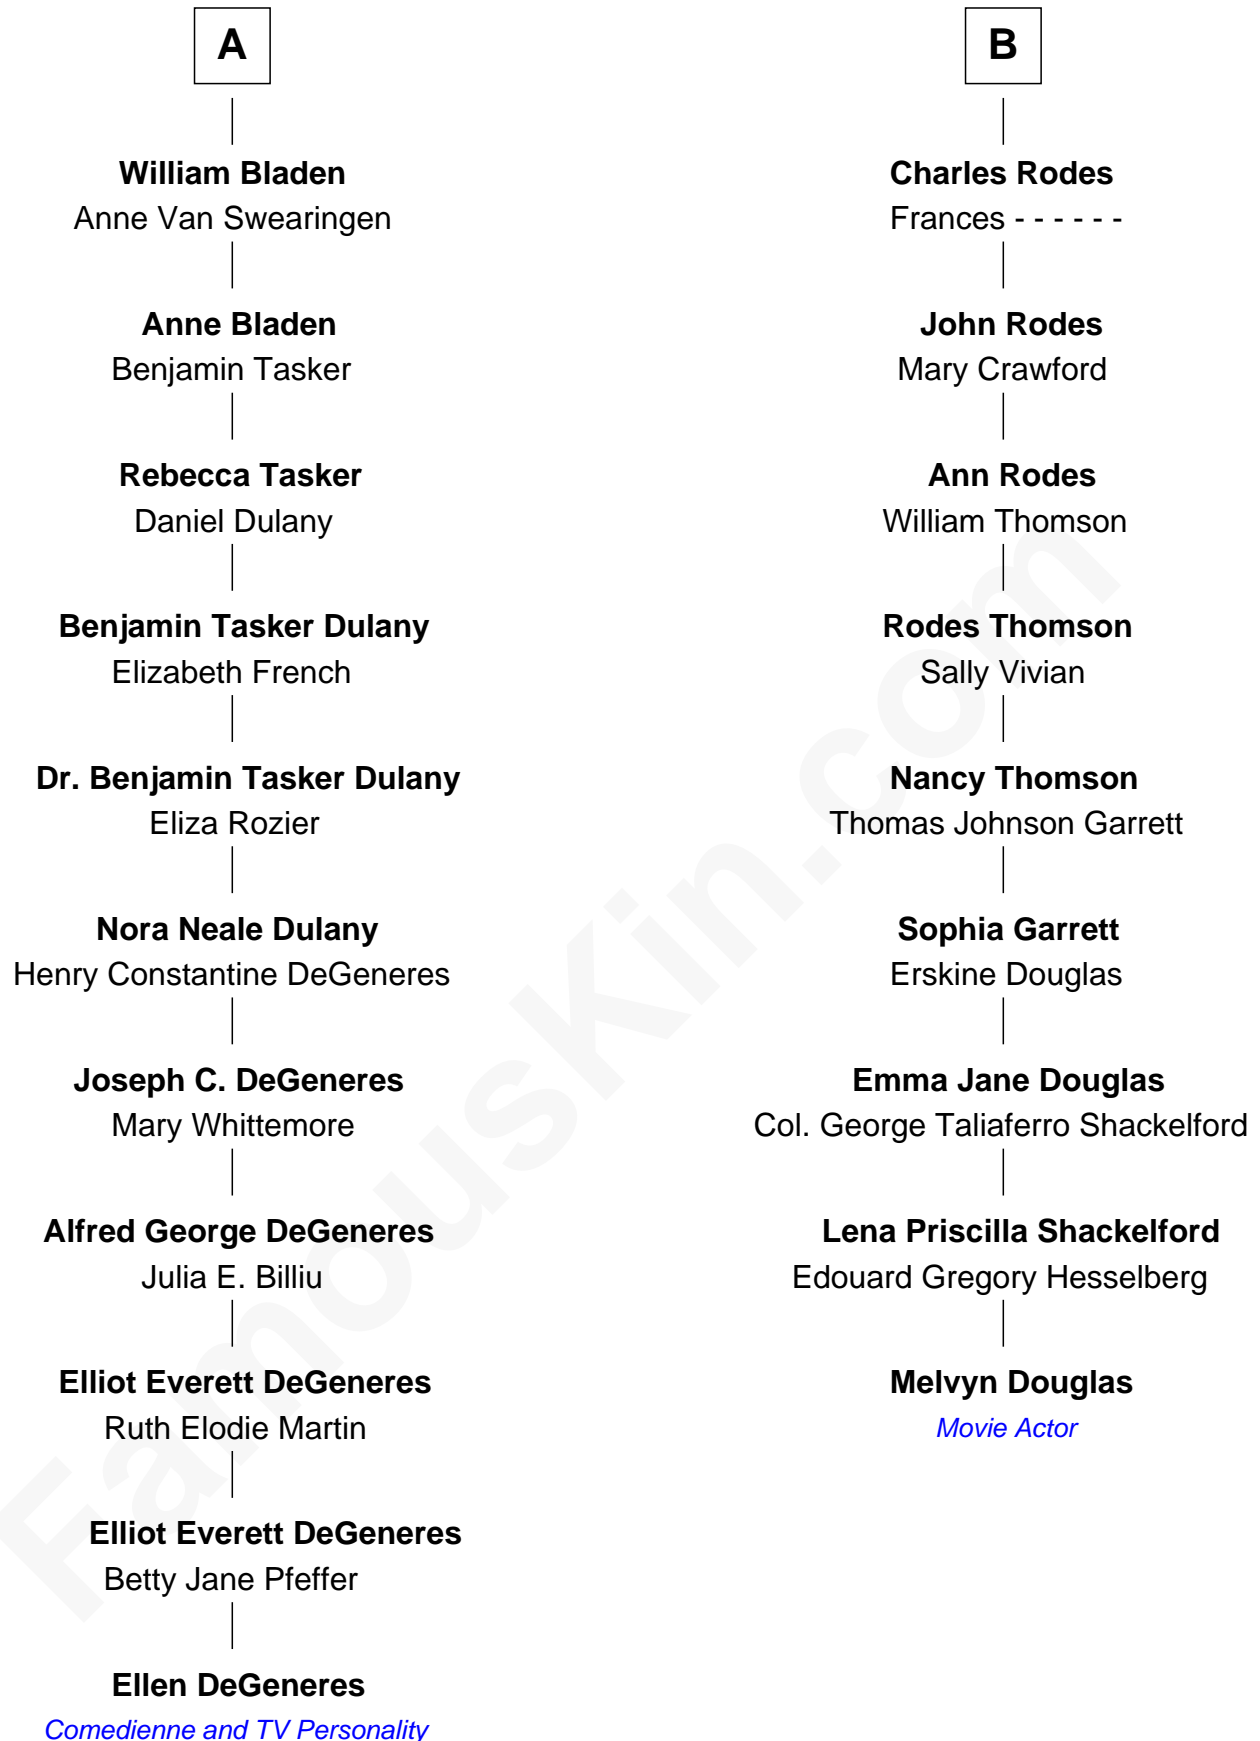

FamousKin.com Relationship Chart of

Ellen DeGeneres

Comedienne and TV Personality

15th cousin 2 times removed of

Melvyn Douglas

Movie Actor

Sir Robert Hildyard

Elizabeth Hastings

Katherine Hildyard

William Girlington

Isabel Girlington

Sir William Tyrwhitt

Sir Robert Tyrwhitt

Elizabeth Oxenbridge

Ursula Tyrwhitt

Edmund Sheffield

Sir John Rodes

Sir Francis Rodes

Elizabeth Lascelles

John Rodes

Elizabeth Jason

B

Ellen DeGeneres photo by [Alan Light](#) (CC BY 2.0)