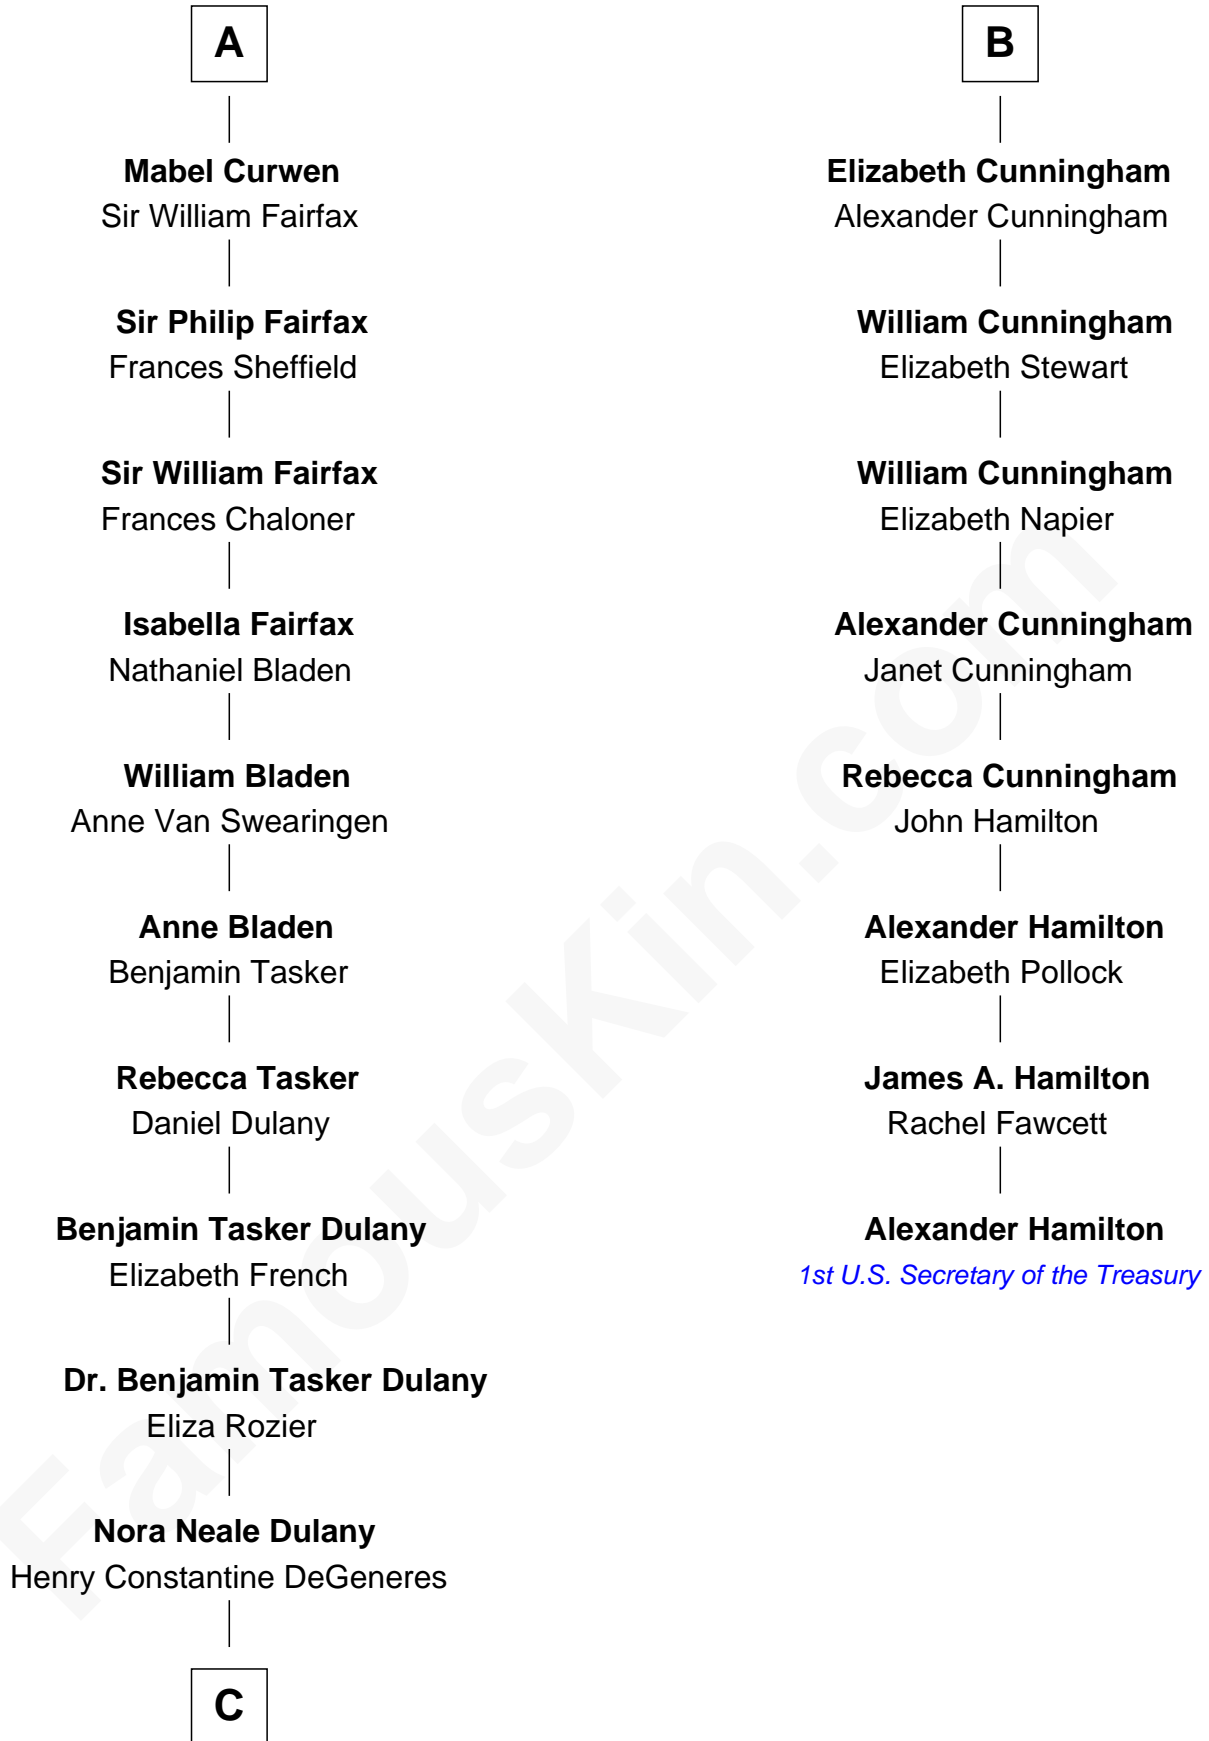

# FamousKin.com Relationship Chart of

**Ellen DeGeneres**

*Comedienne and TV Personality*

14th cousin 7 times removed of

**Alexander Hamilton**

*1st U.S. Secretary of the Treasury*

**John of Gaunt**

Katherine Roet

**C**

—  
**Joseph C. DeGeneres**

Mary Whittemore

—  
**Alfred George DeGeneres**

Julia E. Billiu

—  
**Elliot Everett DeGeneres**

Ruth Elodie Martin

—  
**Elliot Everett DeGeneres**