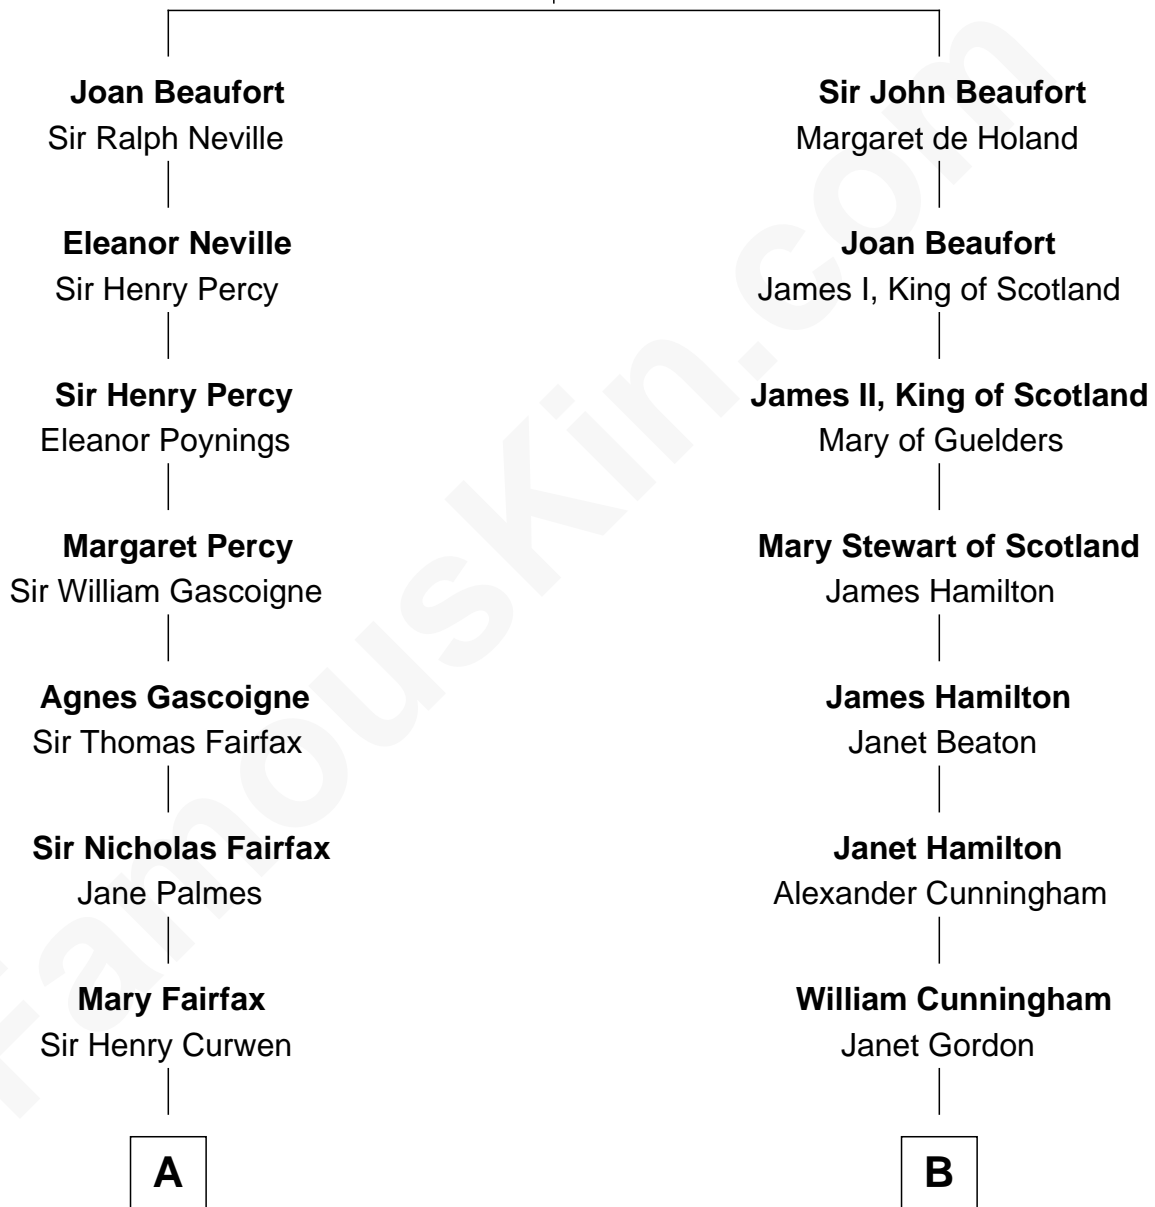

# FamousKin.com Relationship Chart of

**Ellen DeGeneres**

*Comedienne and TV Personality*

14th cousin 7 times removed of

**Alexander Hamilton**

*1st U.S. Secretary of the Treasury*

**John of Gaunt**

Katherine Roet

**C**

—  
**Joseph C. DeGeneres**

Mary Whittemore

—  
**Alfred George DeGeneres**

Julia E. Billiu

—  
**Elliot Everett DeGeneres**

Ruth Elodie Martin

—  
**Elliot Everett DeGeneres**