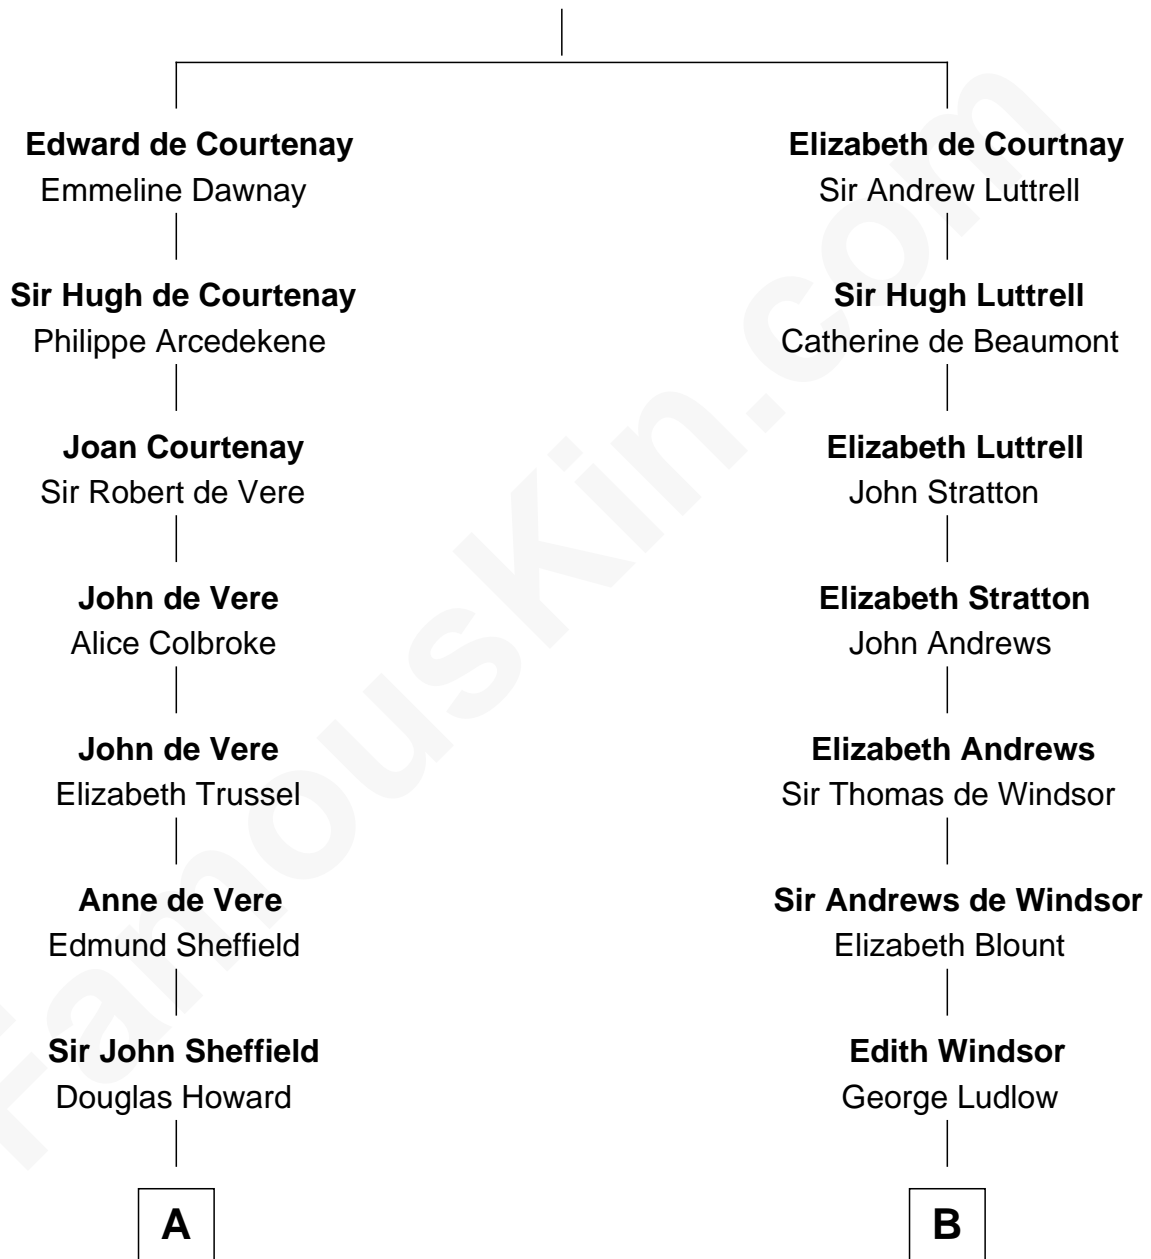

FamousKin.com Relationship Chart of

Ellen DeGeneres

Comedienne and TV Personality

20th cousin 1 time removed of

Edward Norton

Movie Actor

Sir Hugh de Courtnay

Margaret de Bohun

C

Joseph C. DeGeneres

Mary Whittemore

Alfred George DeGeneres

Julia E. Billiu

Elliot Everett DeGeneres

Ruth Elodie Martin

Elliot Everett DeGeneres