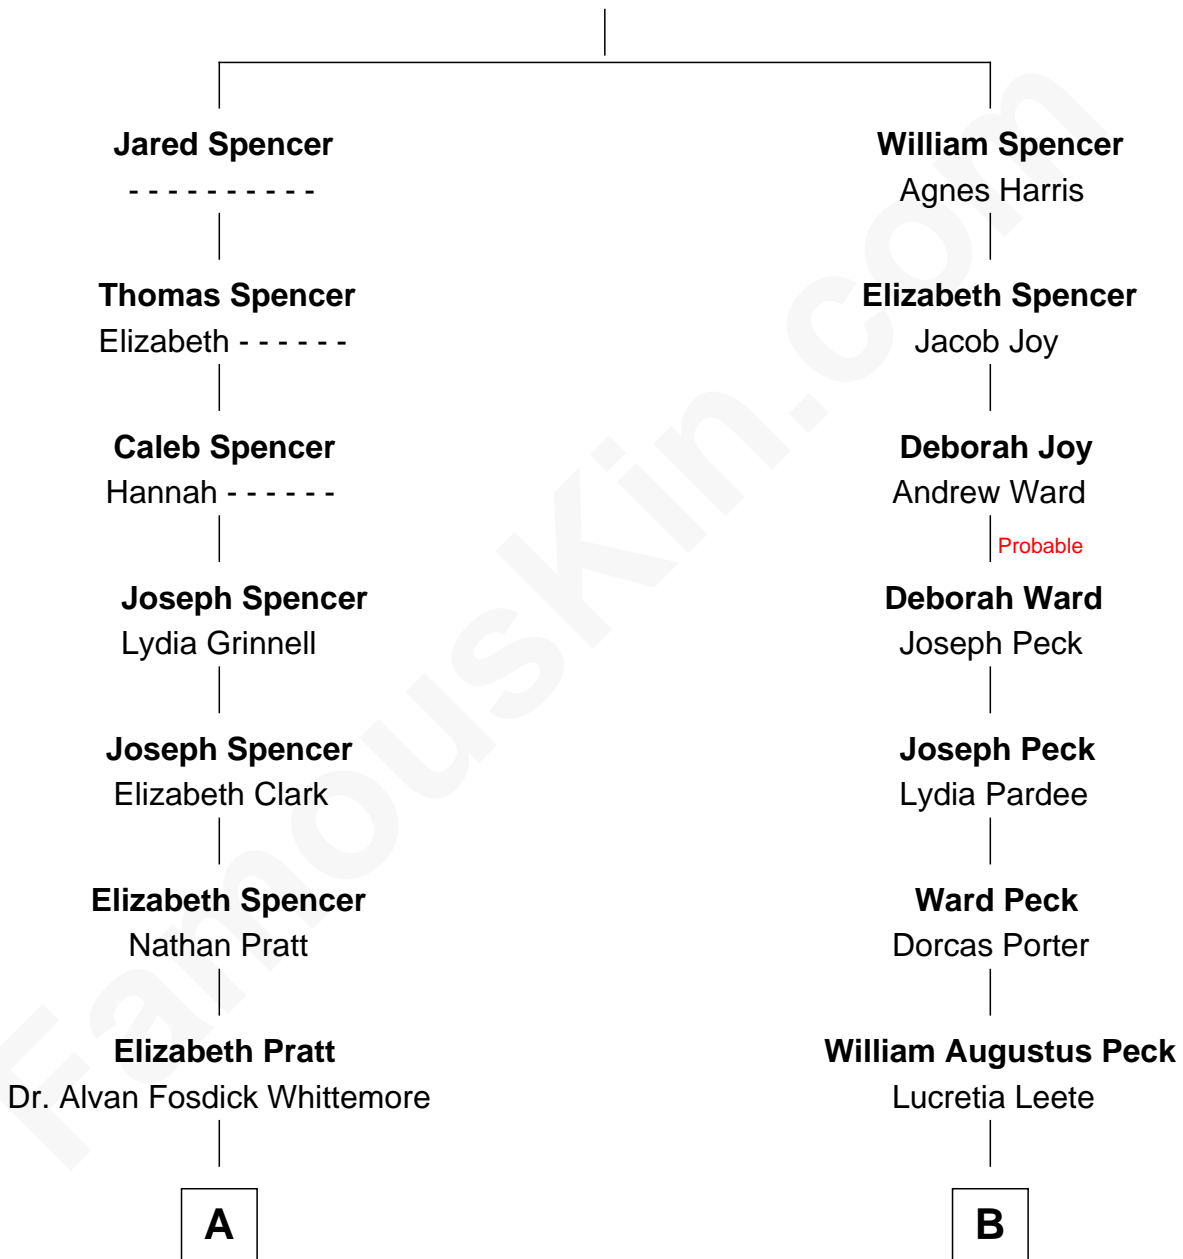

FamousKin.com Relationship Chart of

Ellen DeGeneres

Comedienne and TV Personality

11th cousin 1 time removed of

Mizuo Peck

TV and Movie Actress

Gerard Spencer

Alice Whitbread

A

George Whittemore
Cordelia Jenkins Dozer

Mary Whittemore
Joseph C. DeGeneres

Alfred George DeGeneres
Julia E. Billiu

Elliot Everett DeGeneres
Ruth Elodie Martin

Elliot Everett DeGeneres
Betty Jane Pfeffer

Ellen DeGeneres
Comedienne and TV Personality

B

George Lyman Peck
Fanny Craft Fosdick

George Leete Peck
Katharine May Tolles

Laurence Tolles Peck
Barbara Field

George Leete Peck
Sanae Mizusawa

Mizuo Peck
TV and Movie Actress