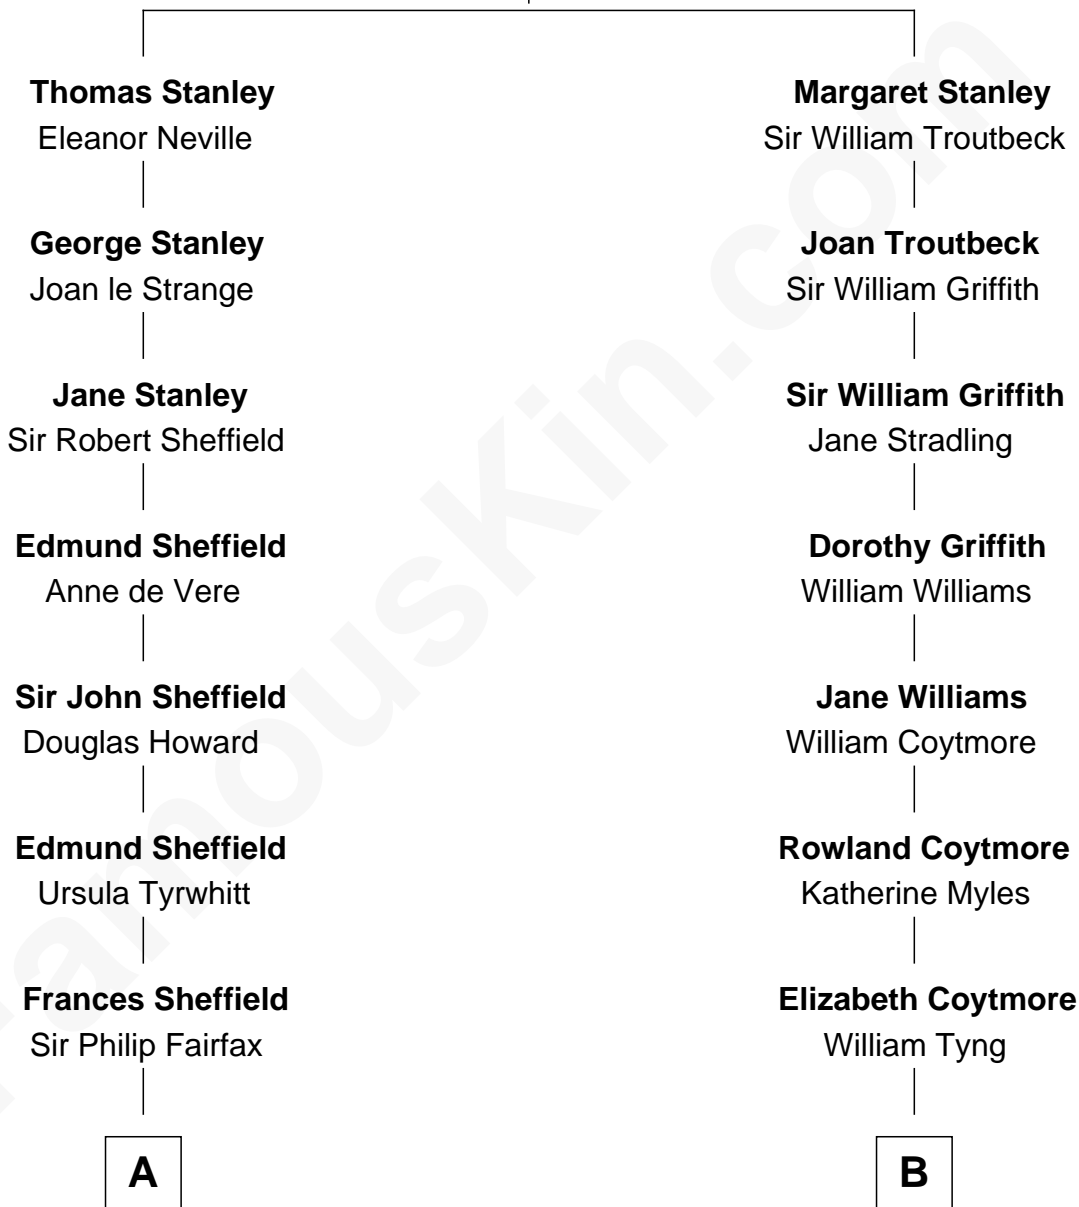

## Relationship Chart of

### Ellen DeGeneres

*Comedienne and TV Personality*

13th cousin 6 times removed of

### Oliver Wendell Holmes, Jr.

*U.S. Supreme Court Justice*

**Sir Thomas Stanley**

Joan Goushill

**C**

—  
**Elliot Everett DeGeneres**

Ruth Elodie Martin

—  
**Elliot Everett DeGeneres**