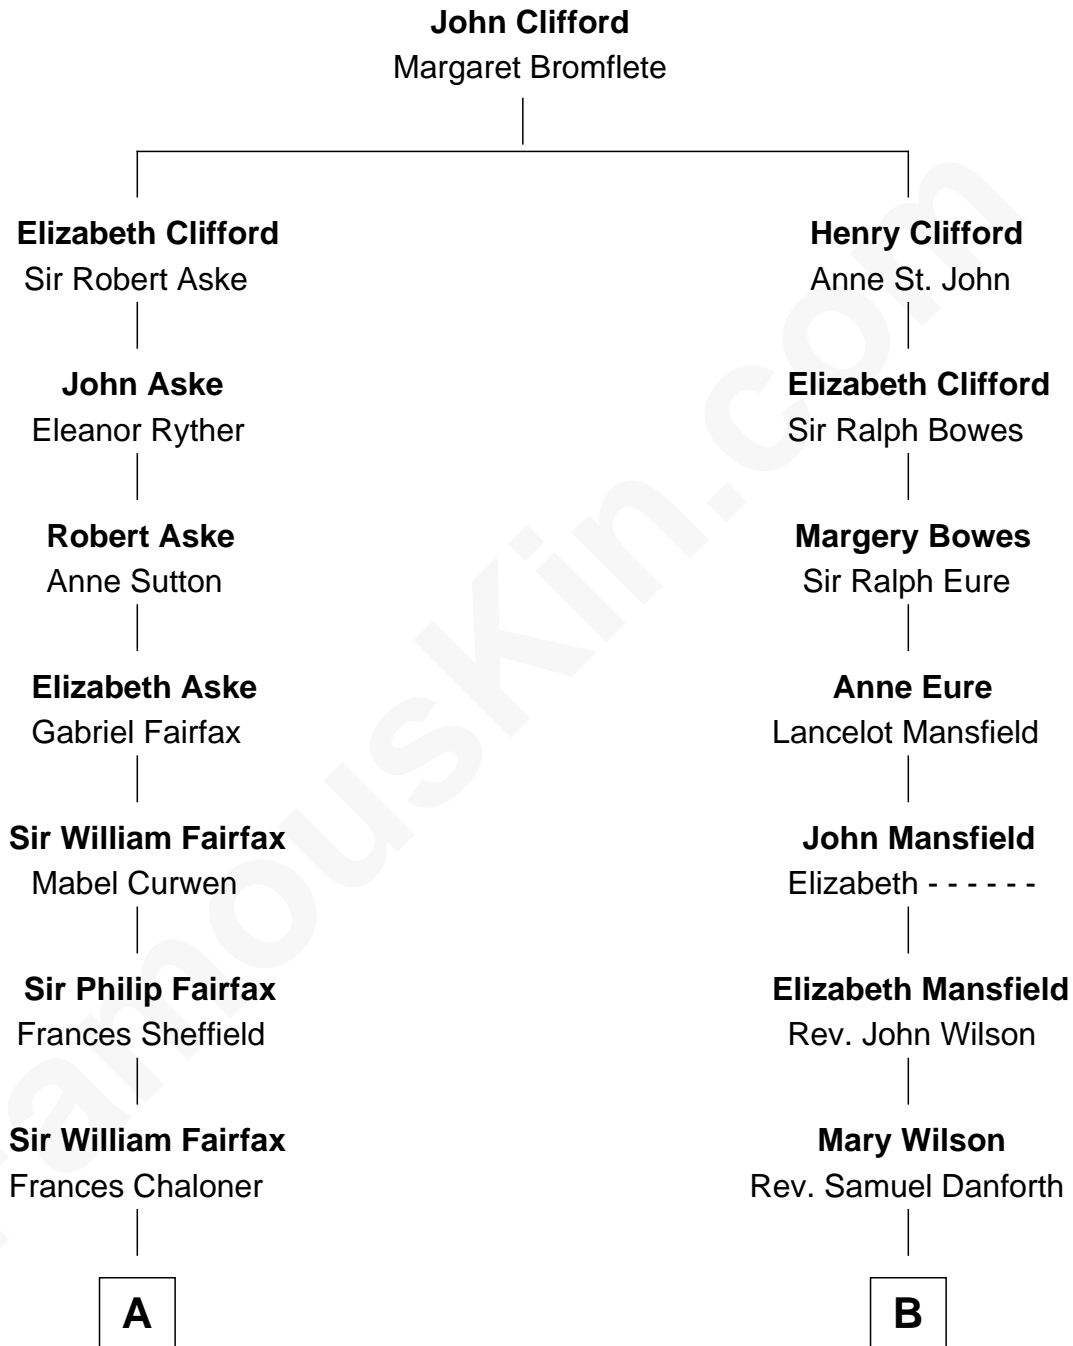

FamousKin.com Relationship Chart of

Ellen DeGeneres

Comedienne and TV Personality

15th cousin 3 times removed of

Endicott Peabody

62nd Governor of Massachusetts

C

—
Elliot Everett DeGeneres

Betty Jane Pfeffer

—
Ellen DeGeneres

Comedienne and TV Personality

FamousKin.com