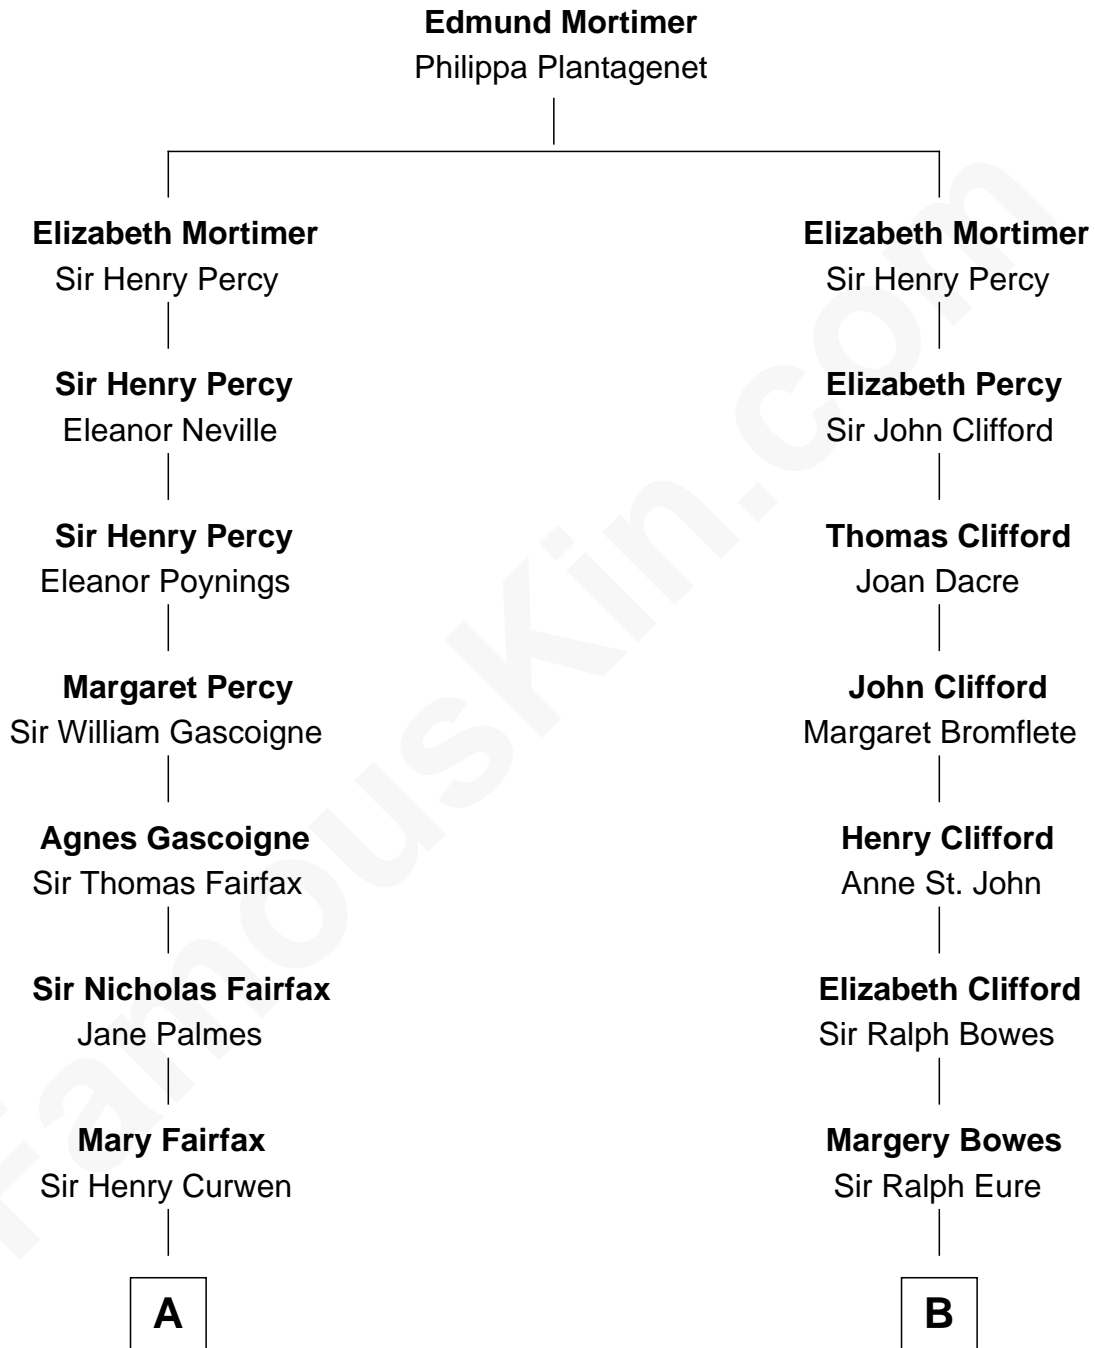

# FamousKin.com Relationship Chart of

**Ellen DeGeneres**

*Comedienne and TV Personality*

19th cousin 2 times removed of

**Endicott Peabody**

*62nd Governor of Massachusetts*

**C**

**Joseph C. DeGeneres**

Mary Whittemore

**Alfred George DeGeneres**

Julia E. Billiu

**Elliot Everett DeGeneres**

Ruth Elodie Martin

**Elliot Everett DeGeneres**

Betty Jane Pfeffer

**Ellen DeGeneres**