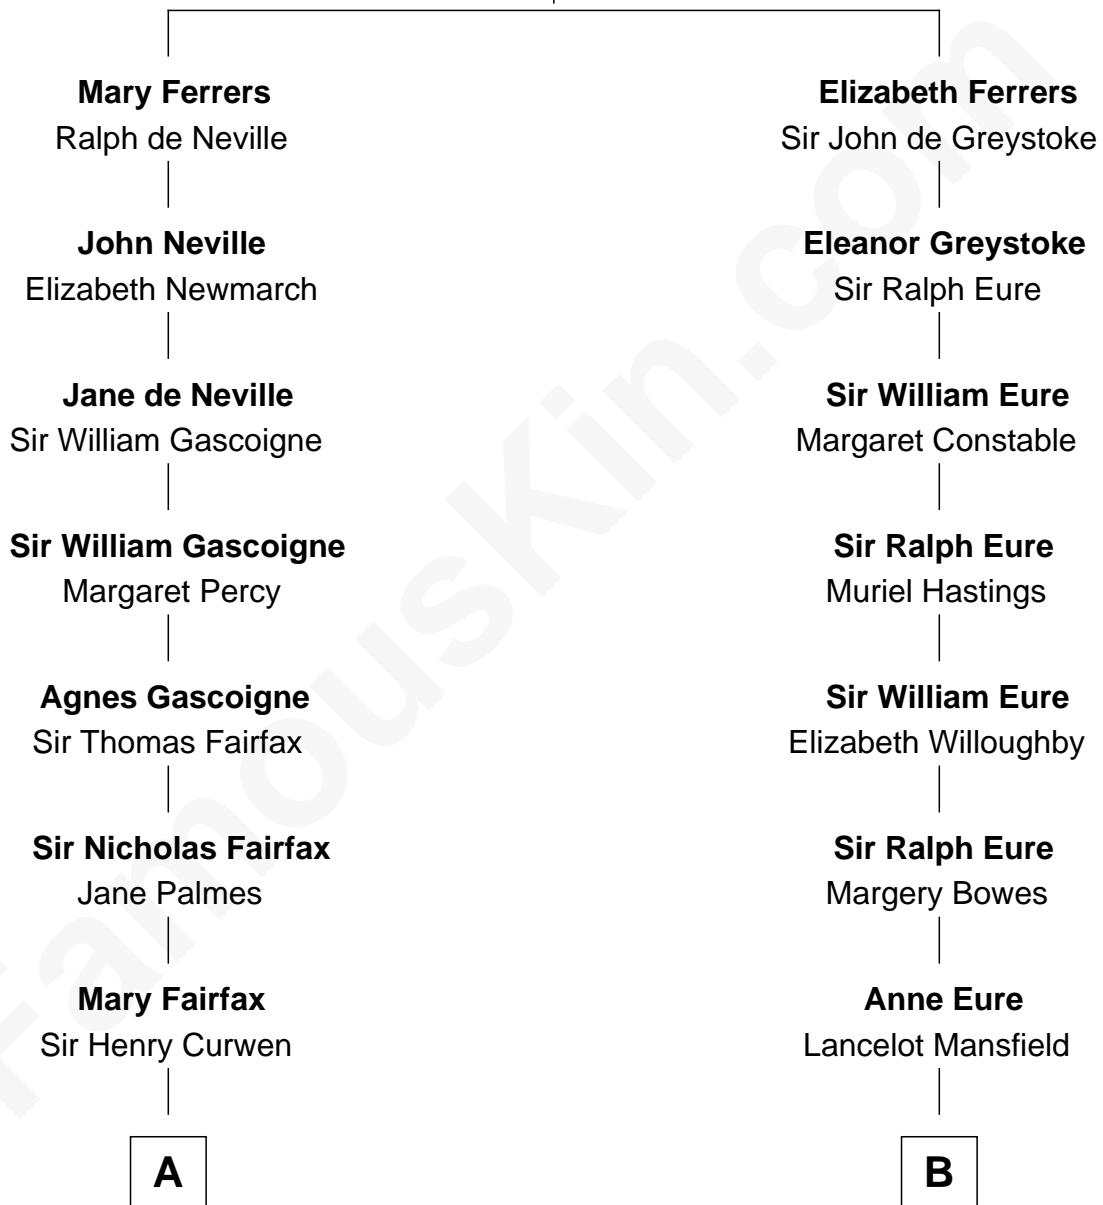

# FamousKin.com Relationship Chart of

**Ellen DeGeneres**

*Comedienne and TV Personality*

18th cousin 3 times removed of

**Endicott Peabody**

*62nd Governor of Massachusetts*

**Sir Robert de Ferrers**

Joan Beaufort

**C**

**Joseph C. DeGeneres**

Mary Whittemore

**Alfred George DeGeneres**

Julia E. Billiu

**Elliot Everett DeGeneres**

Ruth Elodie Martin

**Elliot Everett DeGeneres**

Betty Jane Pfeffer

**Ellen DeGeneres**

*Comedienne and TV Personality*

**D**

**Mary Elizabeth Parkman**

Rt. Rev. Malcolm Endicott Peabody

**Endicott Peabody**

*62nd Governor of Massachusetts*