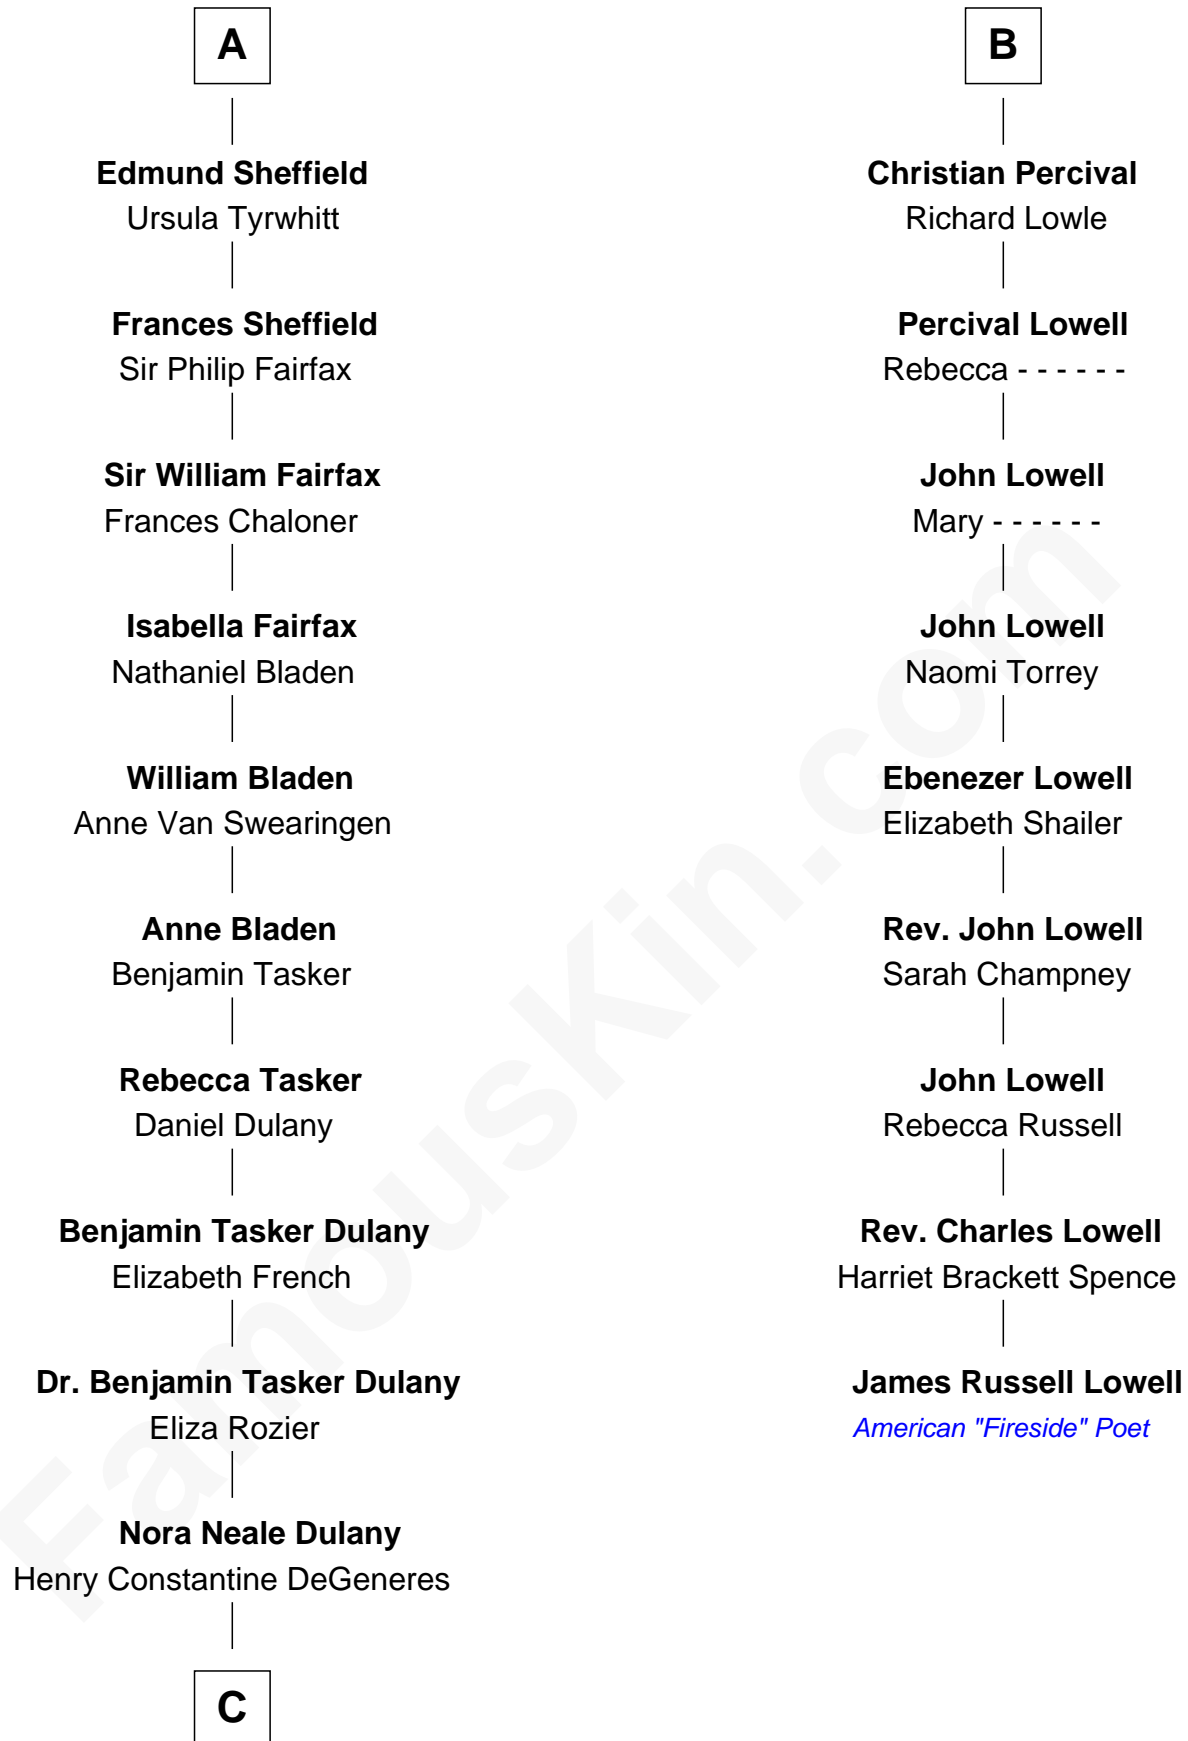

## Relationship Chart of

### Ellen DeGeneres

*Comedienne and TV Personality*

15th cousin 6 times removed of

### James Russell Lowell

*American "Fireside" Poet*

**Sir Hugh de Courtnay**

Margaret de Bohun

**C**

—  
**Joseph C. DeGeneres**

Mary Whittemore

—  
**Alfred George DeGeneres**