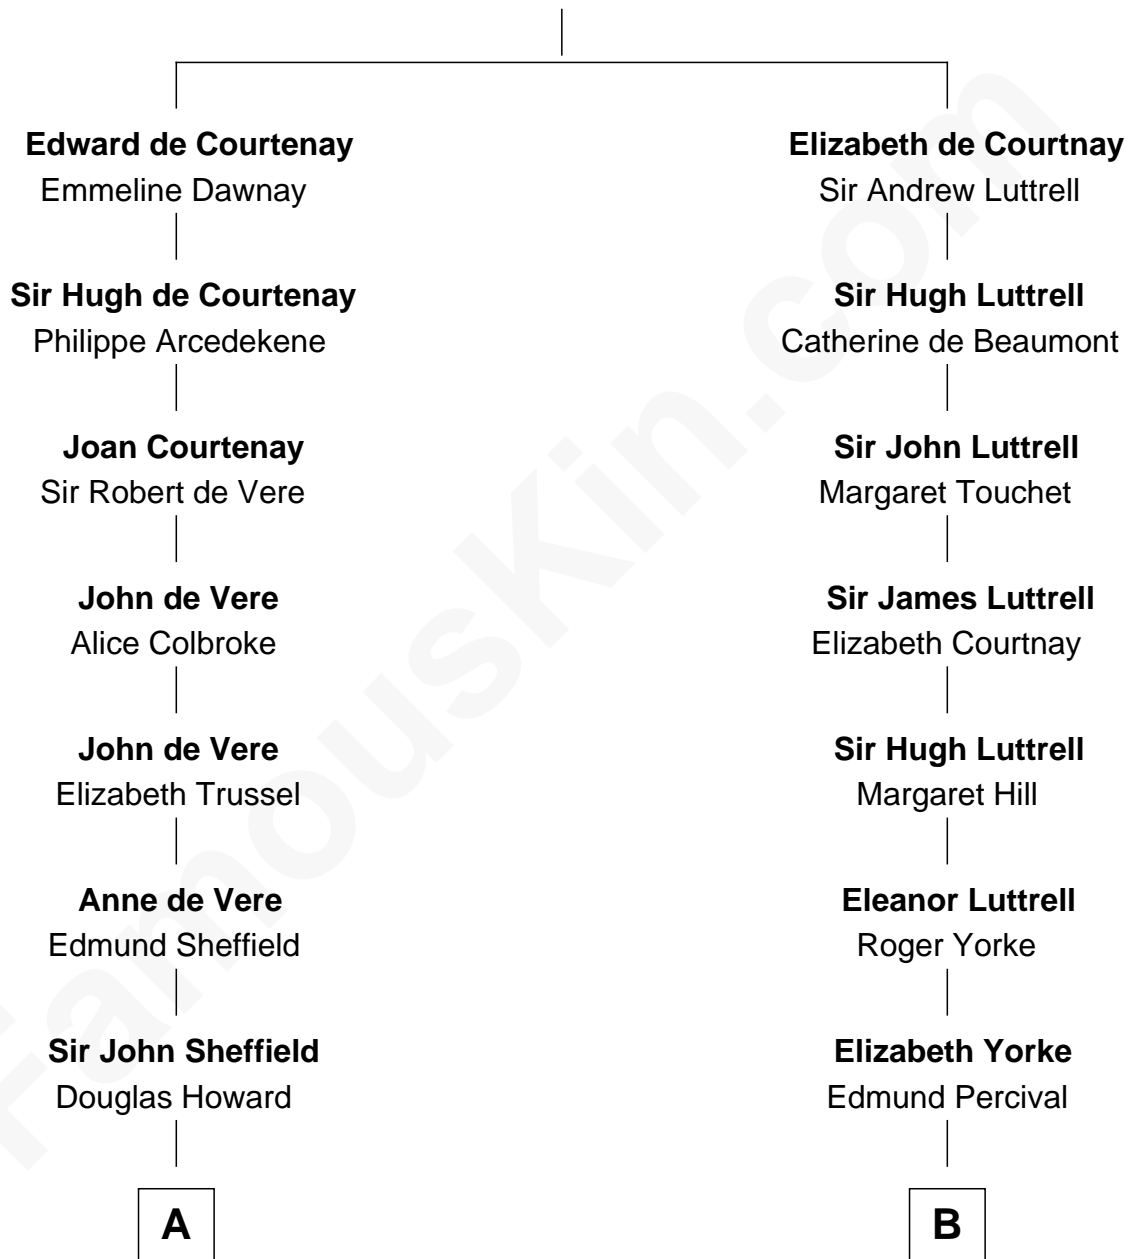

## Relationship Chart of

### Ellen DeGeneres

*Comedienne and TV Personality*

15th cousin 6 times removed of

### James Russell Lowell

*American "Fireside" Poet*

**Sir Hugh de Courtnay**

Margaret de Bohun

**C**

—  
**Joseph C. DeGeneres**

Mary Whittemore

—  
**Alfred George DeGeneres**