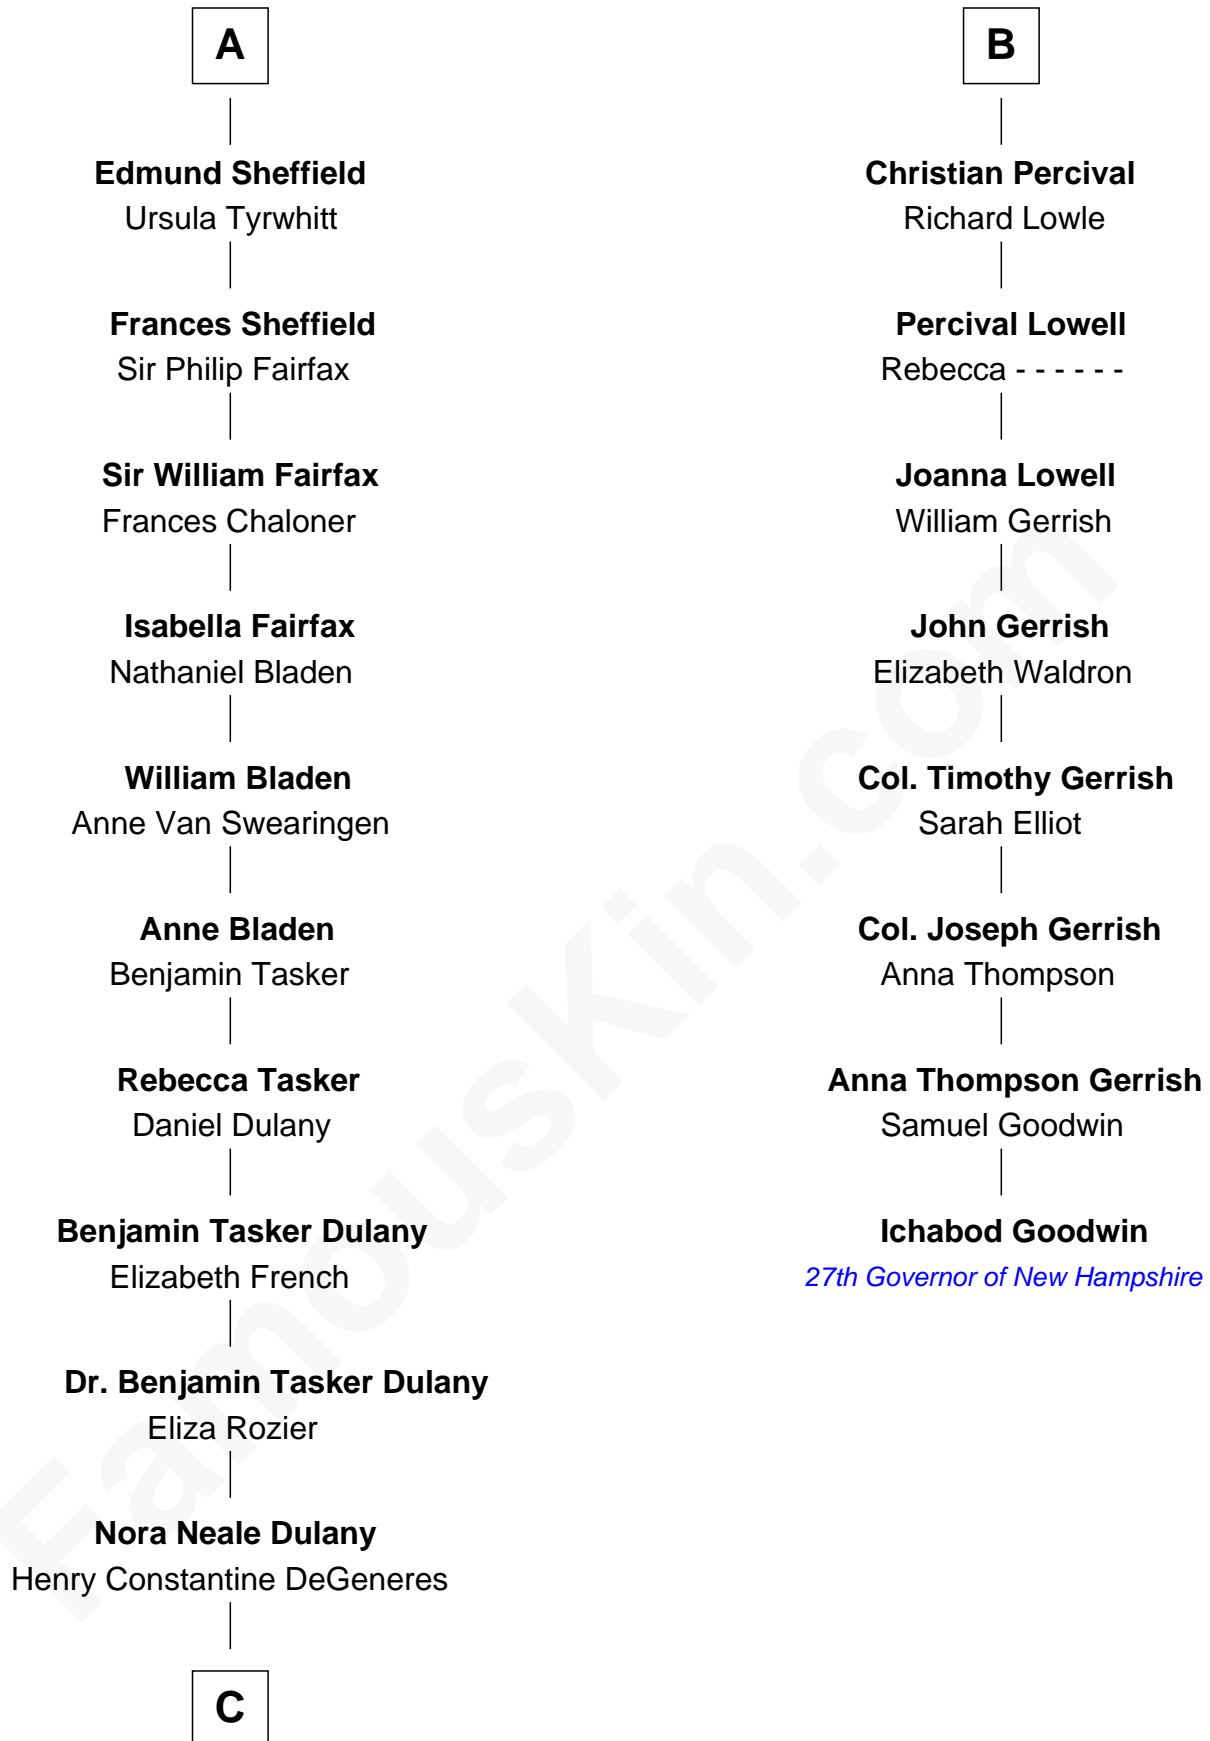

FamousKin.com Relationship Chart of

Ellen DeGeneres

Comedienne and TV Personality

14th cousin 7 times removed of

Ichabod Goodwin

27th Governor of New Hampshire

Sir Hugh de Courtenay

Margaret de Bohun

C

—
Joseph C. DeGeneres

Mary Whittemore

—
Alfred George DeGeneres

Julia E. Billiu

—
Elliot Everett DeGeneres

Ruth Elodie Martin

—
Elliot Everett DeGeneres