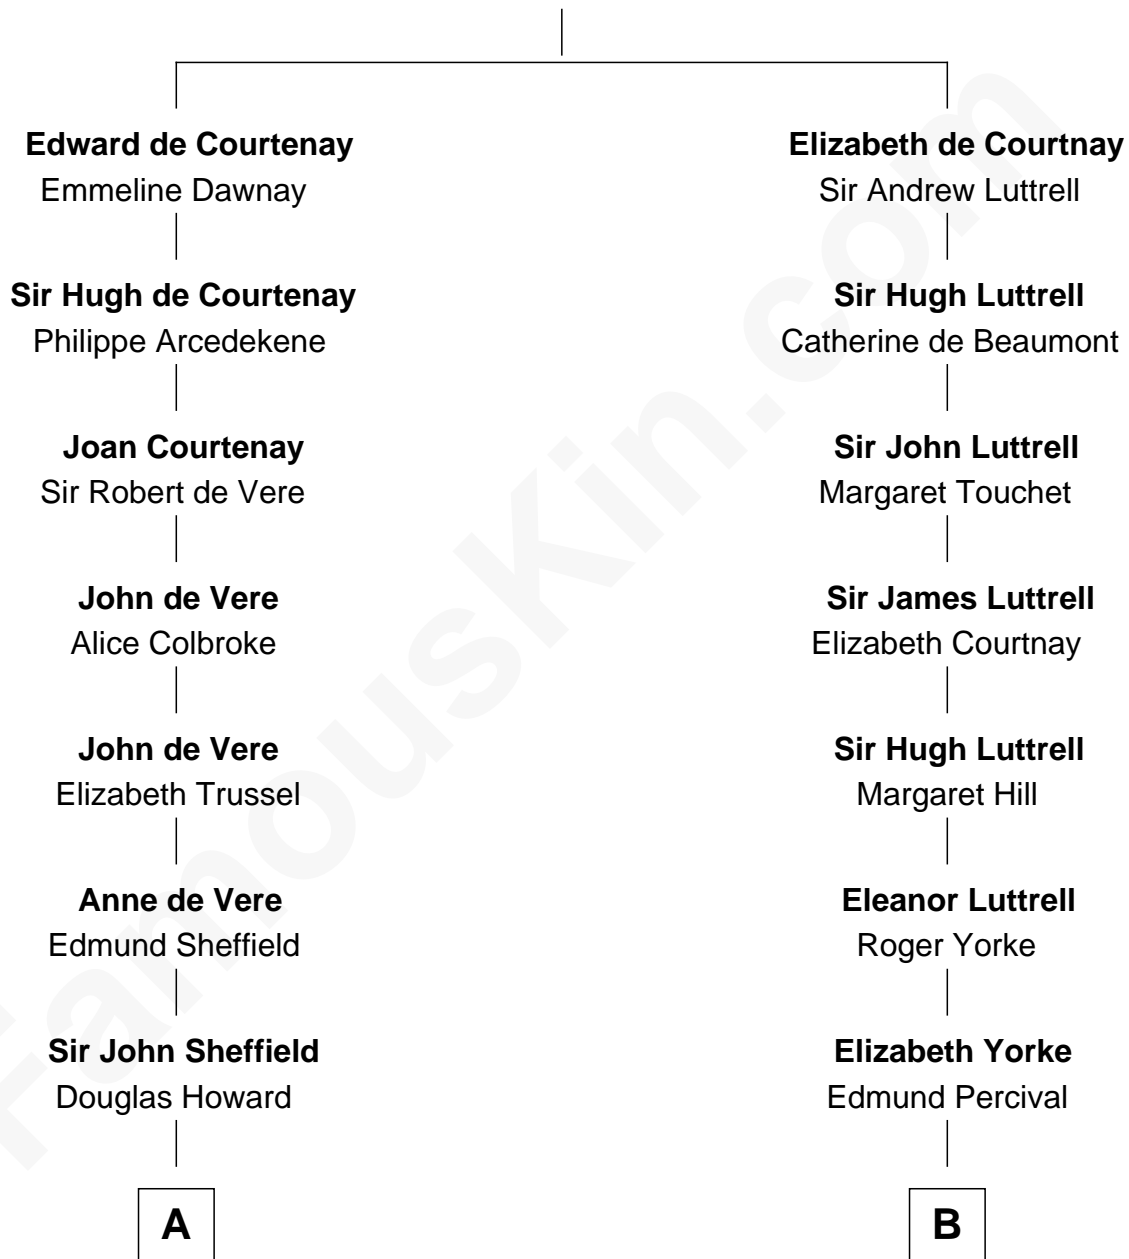

FamousKin.com Relationship Chart of

Ellen DeGeneres

Comedienne and TV Personality

14th cousin 7 times removed of

Ichabod Goodwin

27th Governor of New Hampshire

Sir Hugh de Courtenay

Margaret de Bohun

C

—
Joseph C. DeGeneres

Mary Whittemore

—
Alfred George DeGeneres

Julia E. Billiu

—
Elliot Everett DeGeneres

Ruth Elodie Martin

—
Elliot Everett DeGeneres