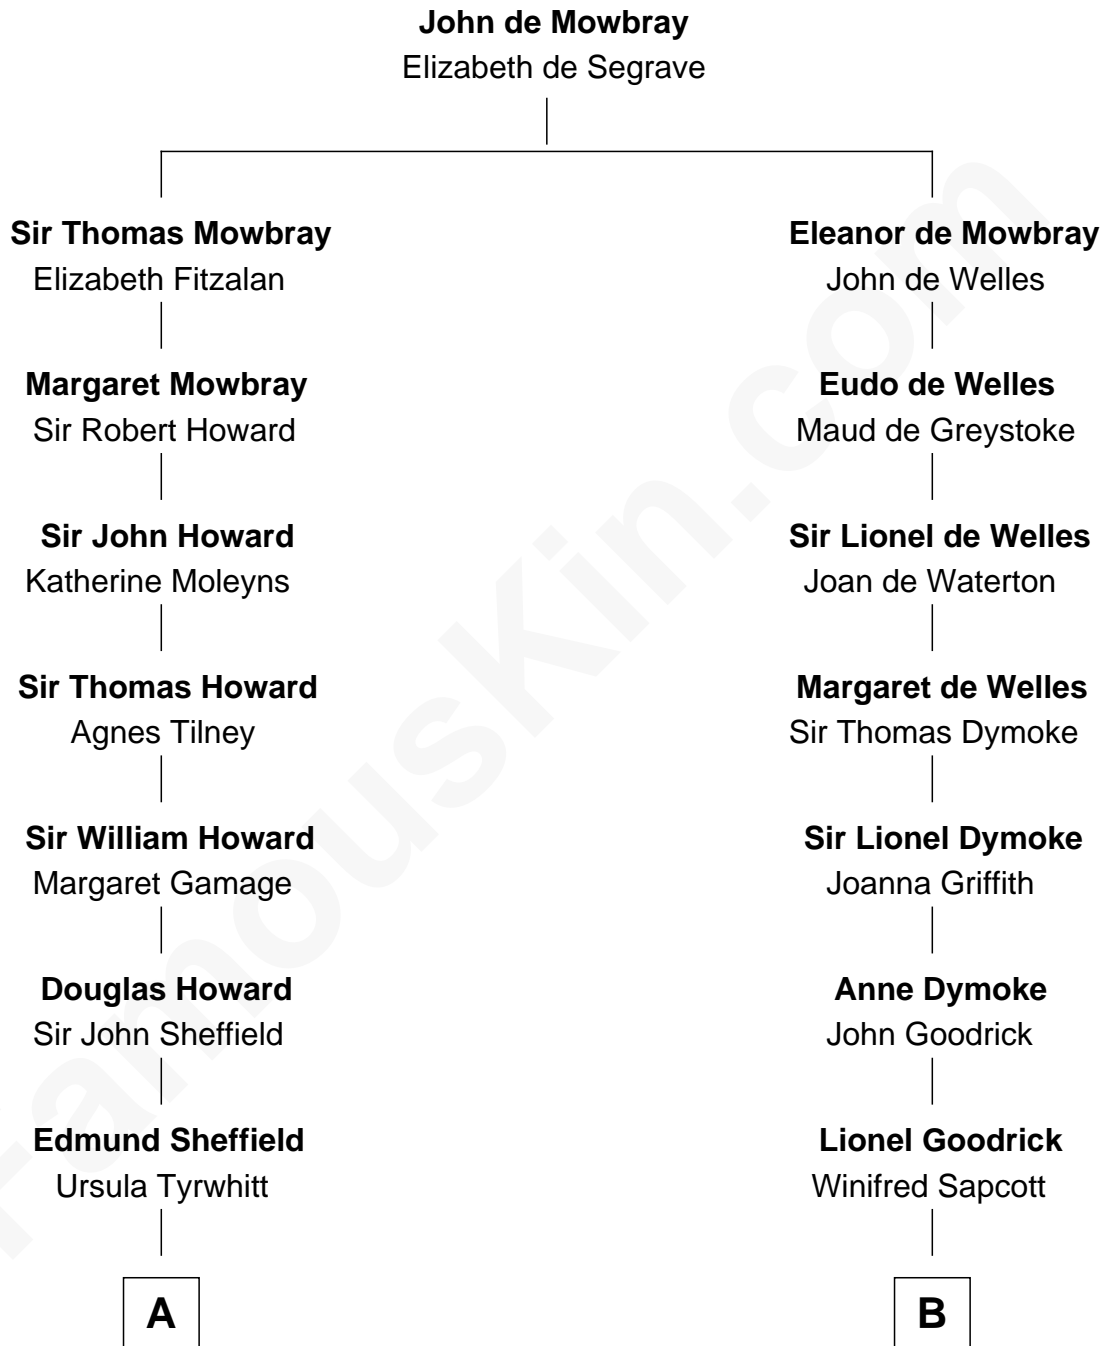

FamousKin.com Relationship Chart of

Ellen DeGeneres

Comedienne and TV Personality

15th cousin 5 times removed of

Ichabod Goodwin

27th Governor of New Hampshire

C

—
Alfred George DeGeneres