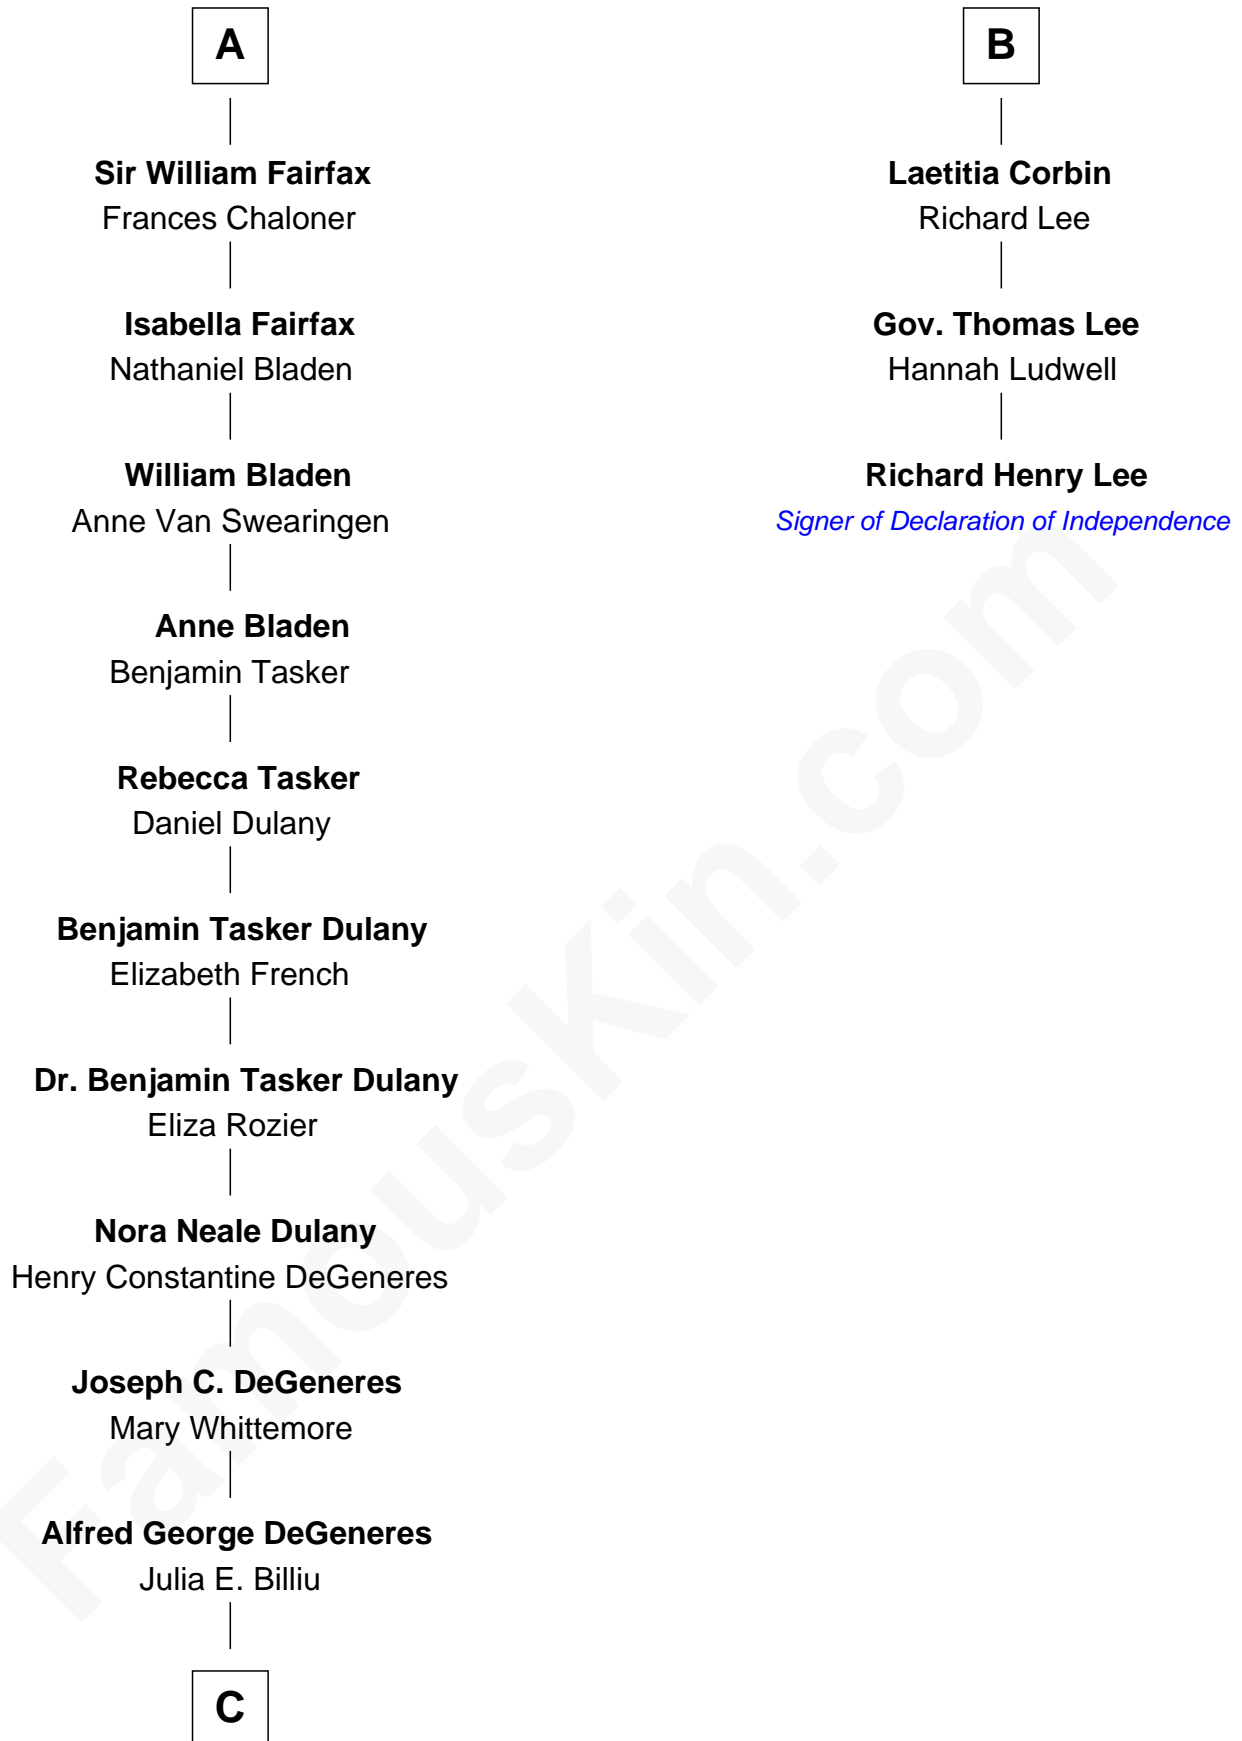

FamousKin.com

Relationship Chart of

Ellen DeGeneres

Comedienne and TV Personality

9th cousin 10 times removed of

Richard Henry Lee

Signer of the Declaration of Independence

Sir Thomas Stanley

Joan Goushill

C

—
Elliot Everett DeGeneres

Ruth Elodie Martin

—
Elliot Everett DeGeneres

Betty Jane Pfeffer

—
Ellen DeGeneres

Comedienne and TV Personality