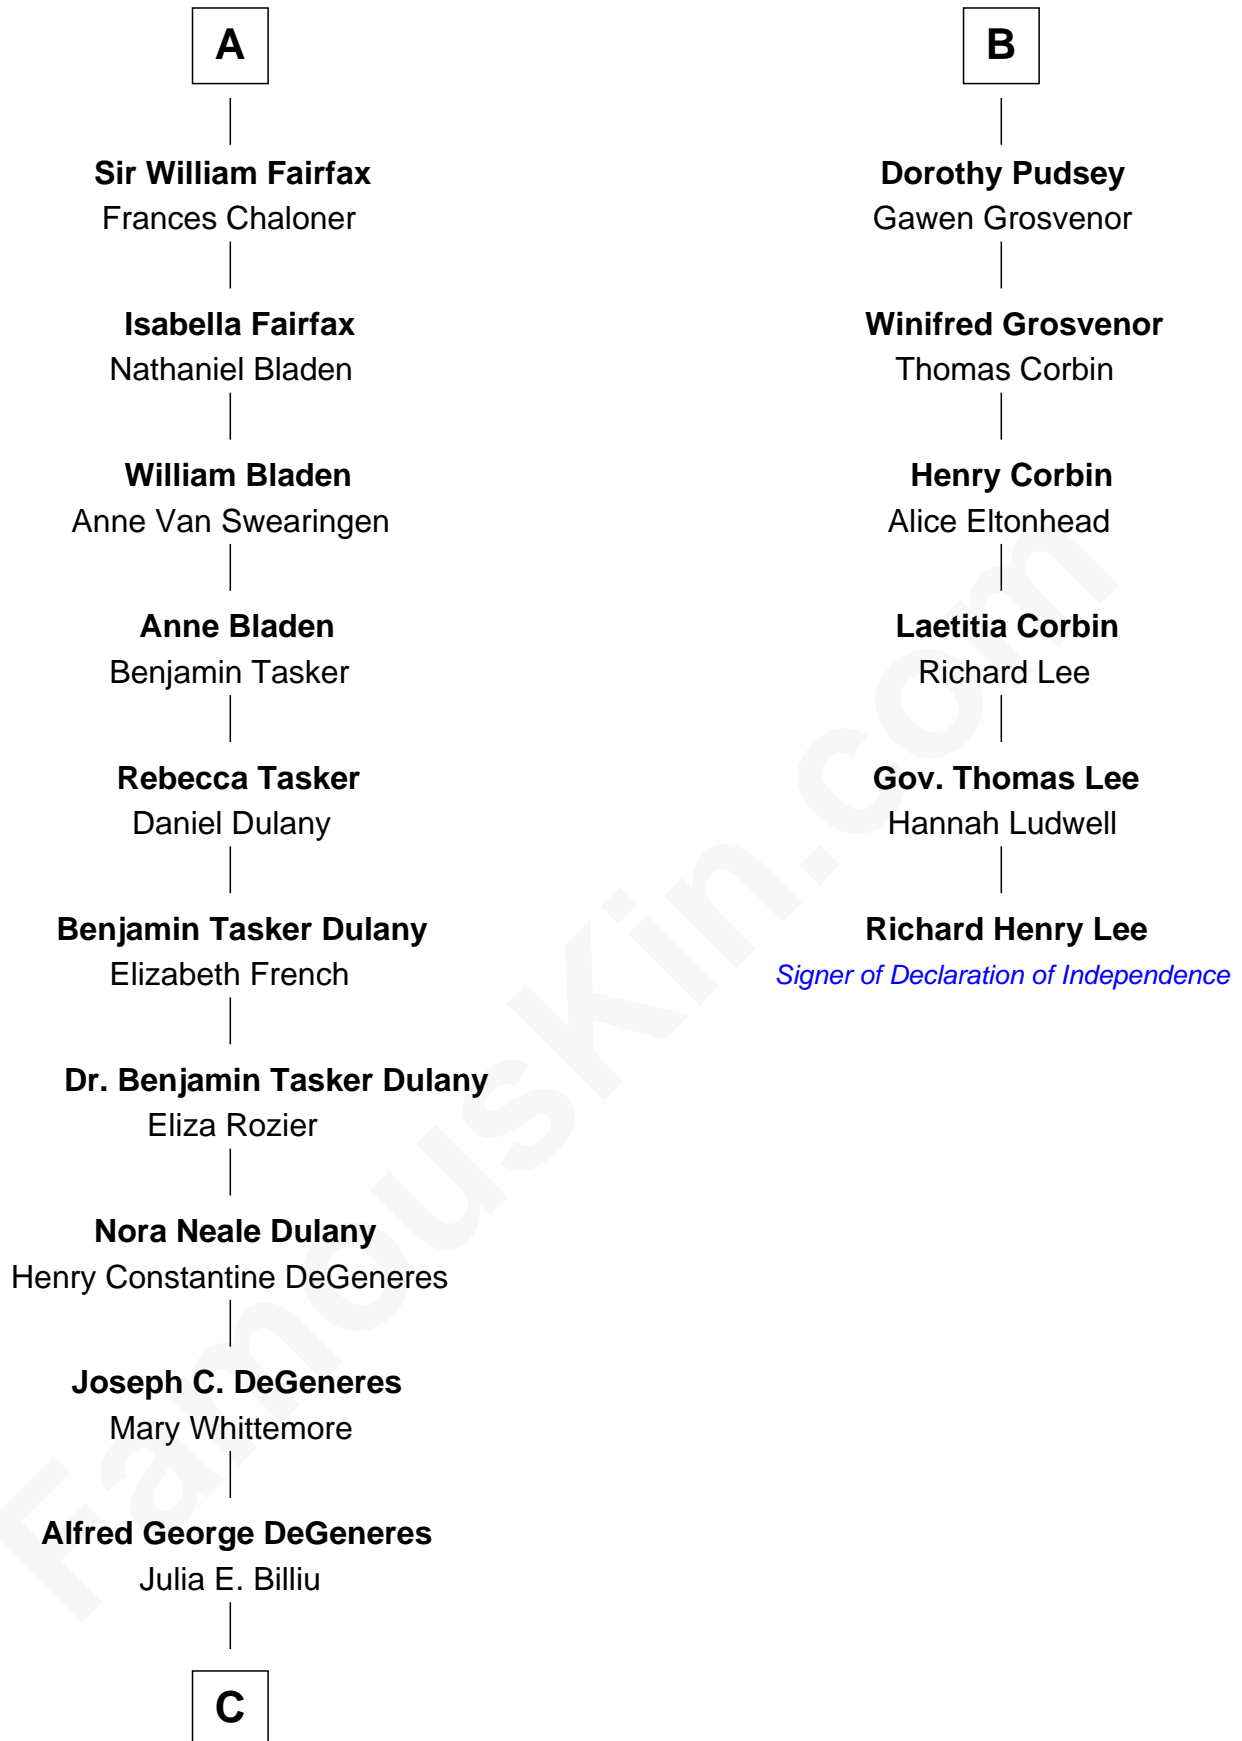

FamousKin.com Relationship Chart of

Ellen DeGeneres

Comedienne and TV Personality

12th cousin 7 times removed of

Richard Henry Lee

Signer of the Declaration of Independence

C

—
Elliot Everett DeGeneres

Ruth Elodie Martin

—
Elliot Everett DeGeneres

Betty Jane Pfeffer

—
Ellen DeGeneres

Comedienne and TV Personality

FamousKin.com