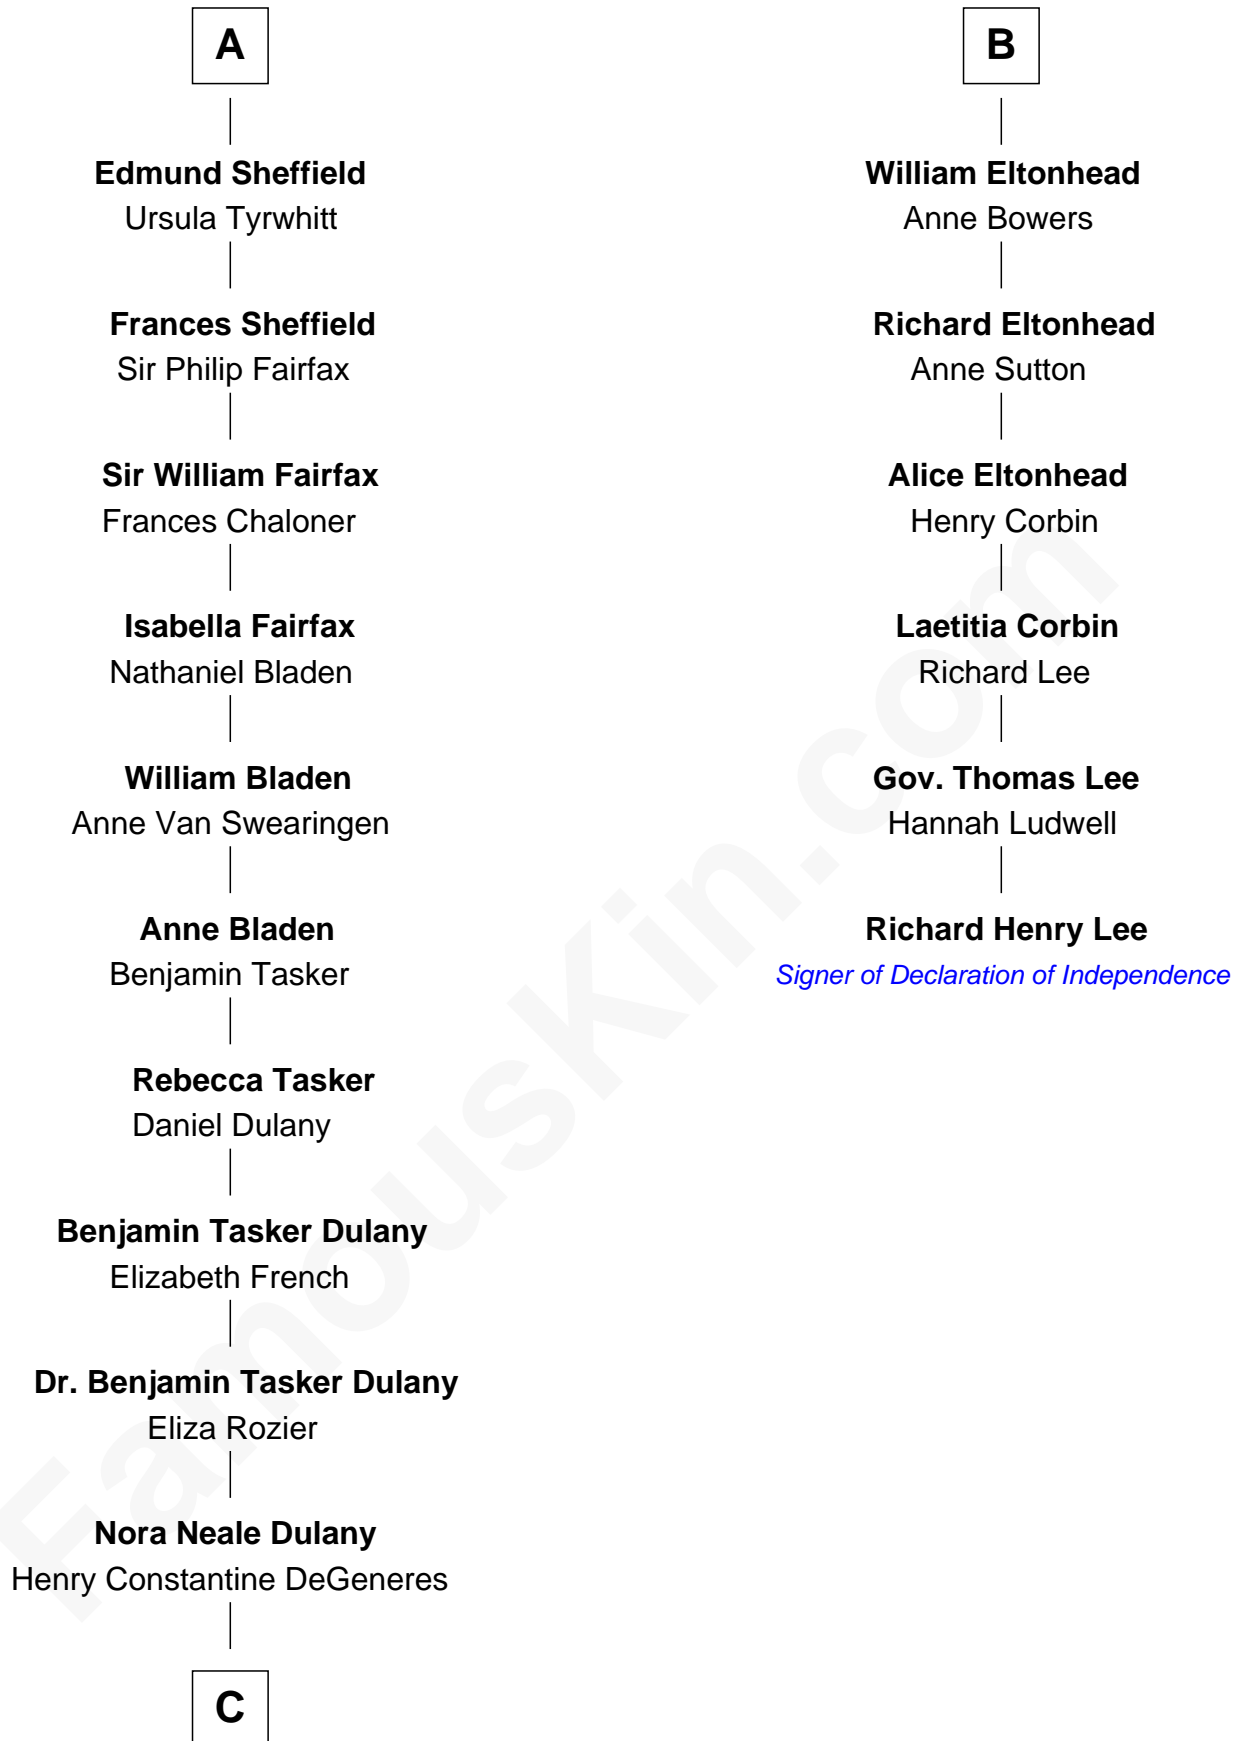

## Relationship Chart of

### Ellen DeGeneres

*Comedienne and TV Personality*

12th cousin 9 times removed of

### Richard Henry Lee

*Signer of the Declaration of Independence*

**Sir William de Bohun**  
Elizabeth de Badlesmere

**C**

—  
**Joseph C. DeGeneres**

Mary Whittemore

—  
**Alfred George DeGeneres**

Julia E. Billiu