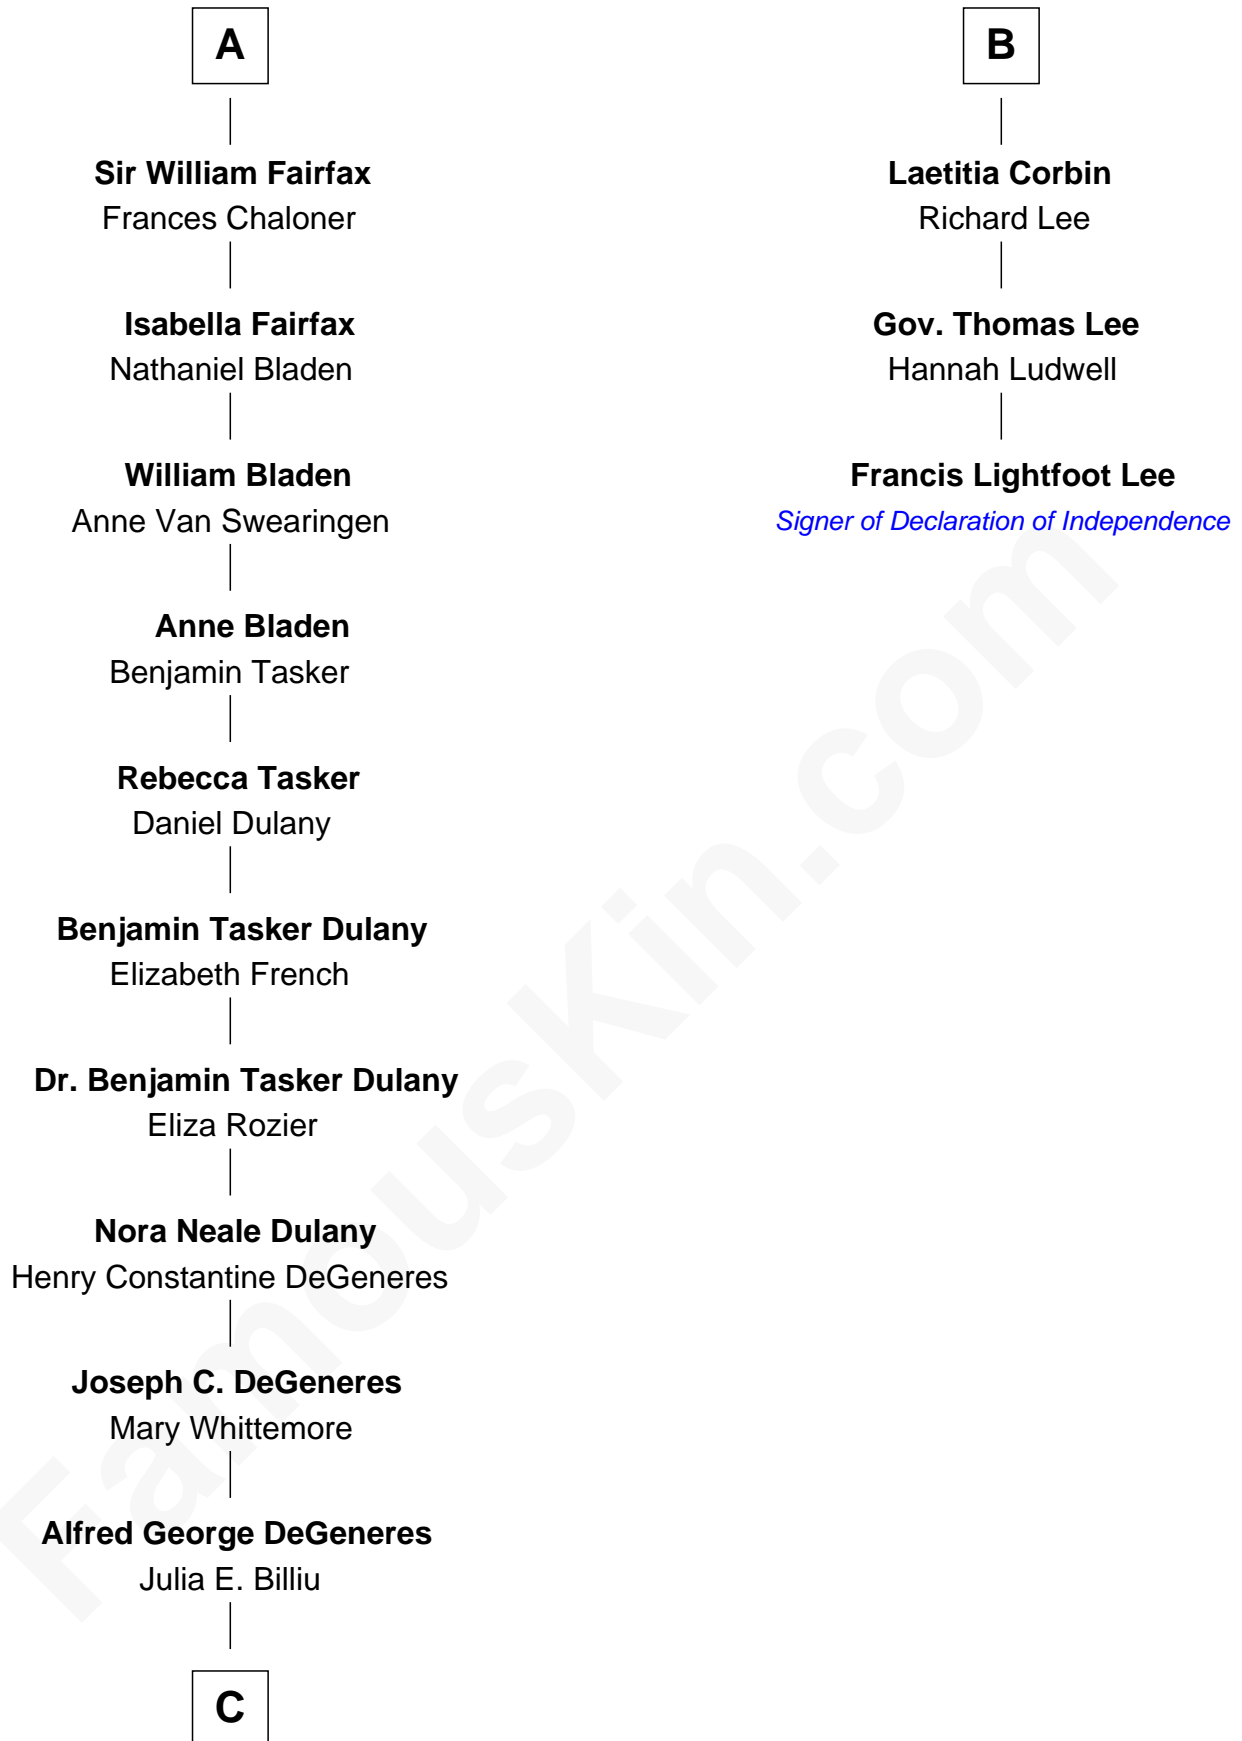

FamousKin.com

Relationship Chart of

Ellen DeGeneres

Comedienne and TV Personality

9th cousin 10 times removed of

Francis Lightfoot Lee

Signer of the Declaration of Independence

Sir Thomas Stanley

Joan Goushill

C

—
Elliot Everett DeGeneres

Ruth Elodie Martin

—
Elliot Everett DeGeneres

Betty Jane Pfeffer

—
Ellen DeGeneres

Comedienne and TV Personality