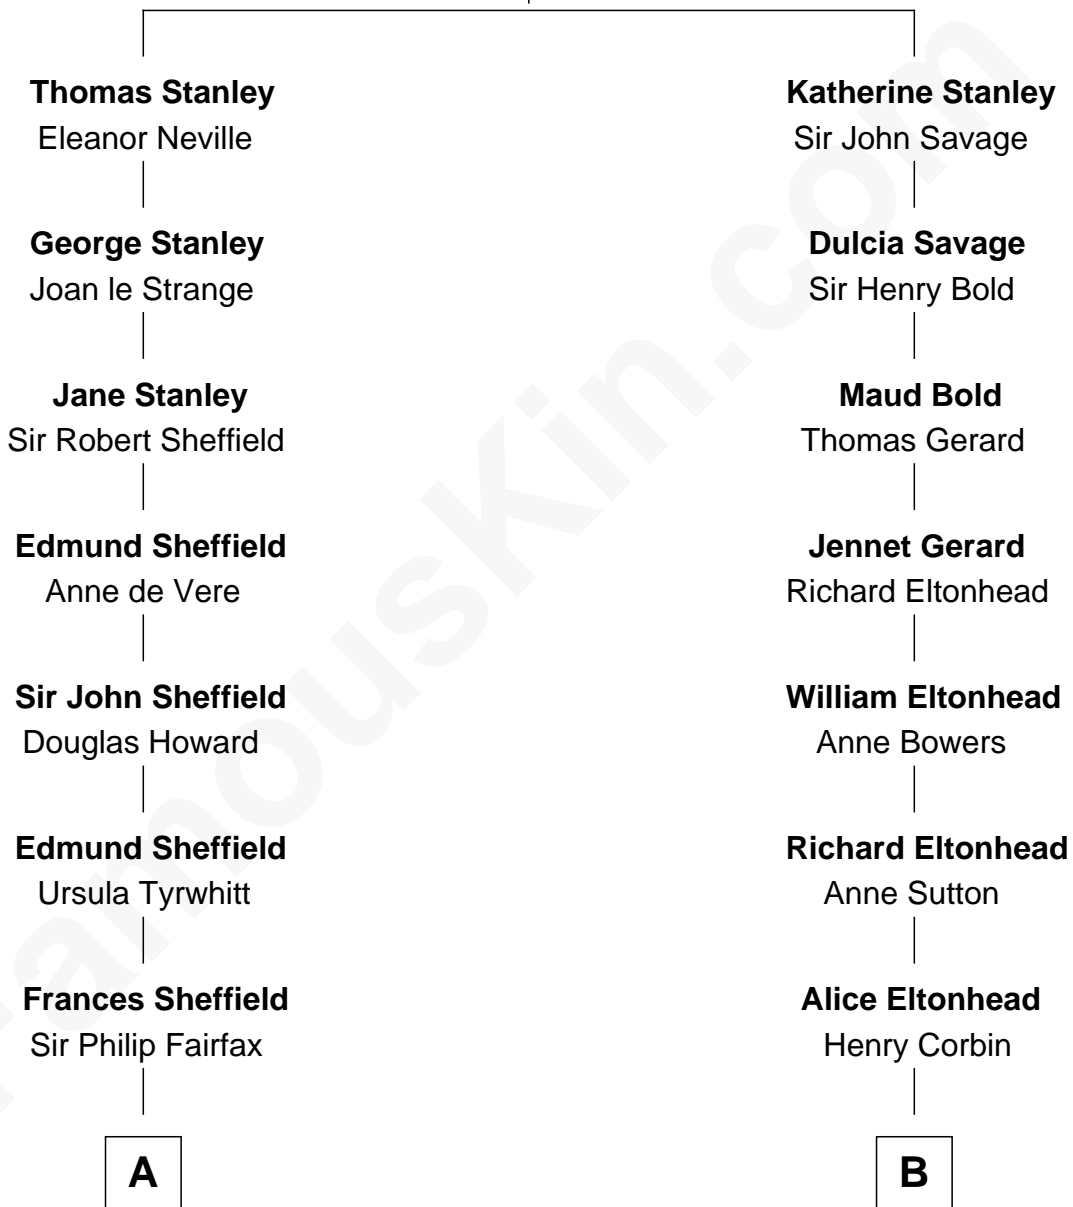

FamousKin.com

Relationship Chart of

Ellen DeGeneres

Comedienne and TV Personality

9th cousin 10 times removed of

Francis Lightfoot Lee

Signer of the Declaration of Independence

Sir Thomas Stanley

Joan Goushill

C

—
Elliot Everett DeGeneres

Ruth Elodie Martin

—
Elliot Everett DeGeneres

Betty Jane Pfeffer

—
Ellen DeGeneres

Comedienne and TV Personality