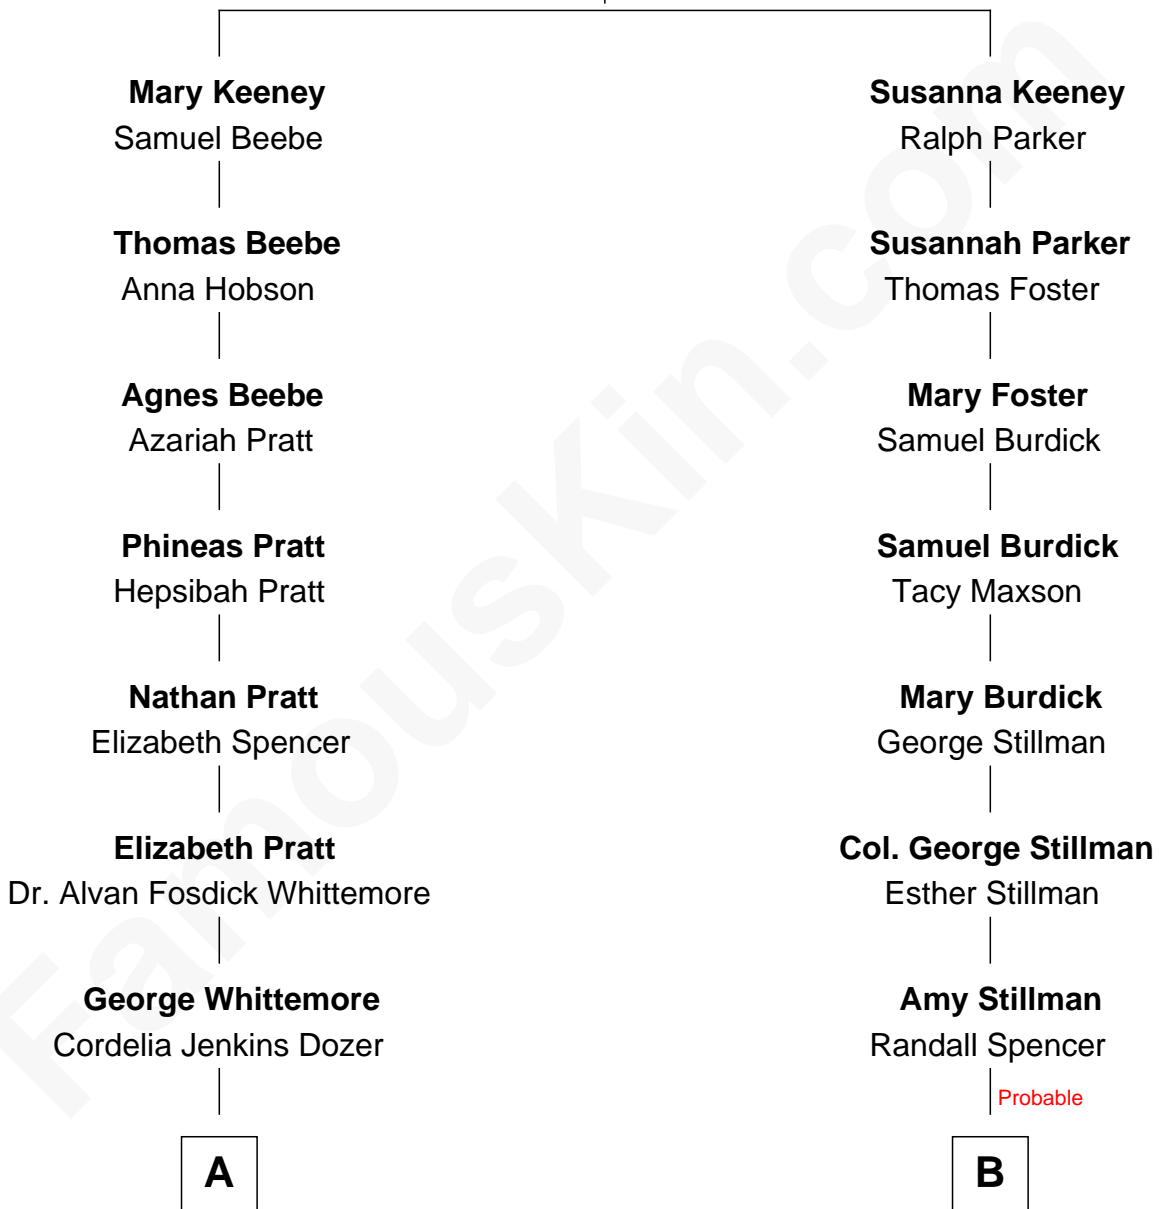

FamousKin.com

Relationship Chart of

Ellen DeGeneres

Comedienne and TV Personality

11th cousin 2 times removed of

Amy Adams

Movie Actress

William Keeney

Agnes - - - - -

A

Mary Whittemore
Joseph C. DeGeneres

Alfred George DeGeneres
Julia E. Billiu

Elliot Everett DeGeneres
Ruth Elodie Martin

Elliot Everett DeGeneres
Betty Jane Pfeffer

Ellen DeGeneres
Comedienne and TV Personality