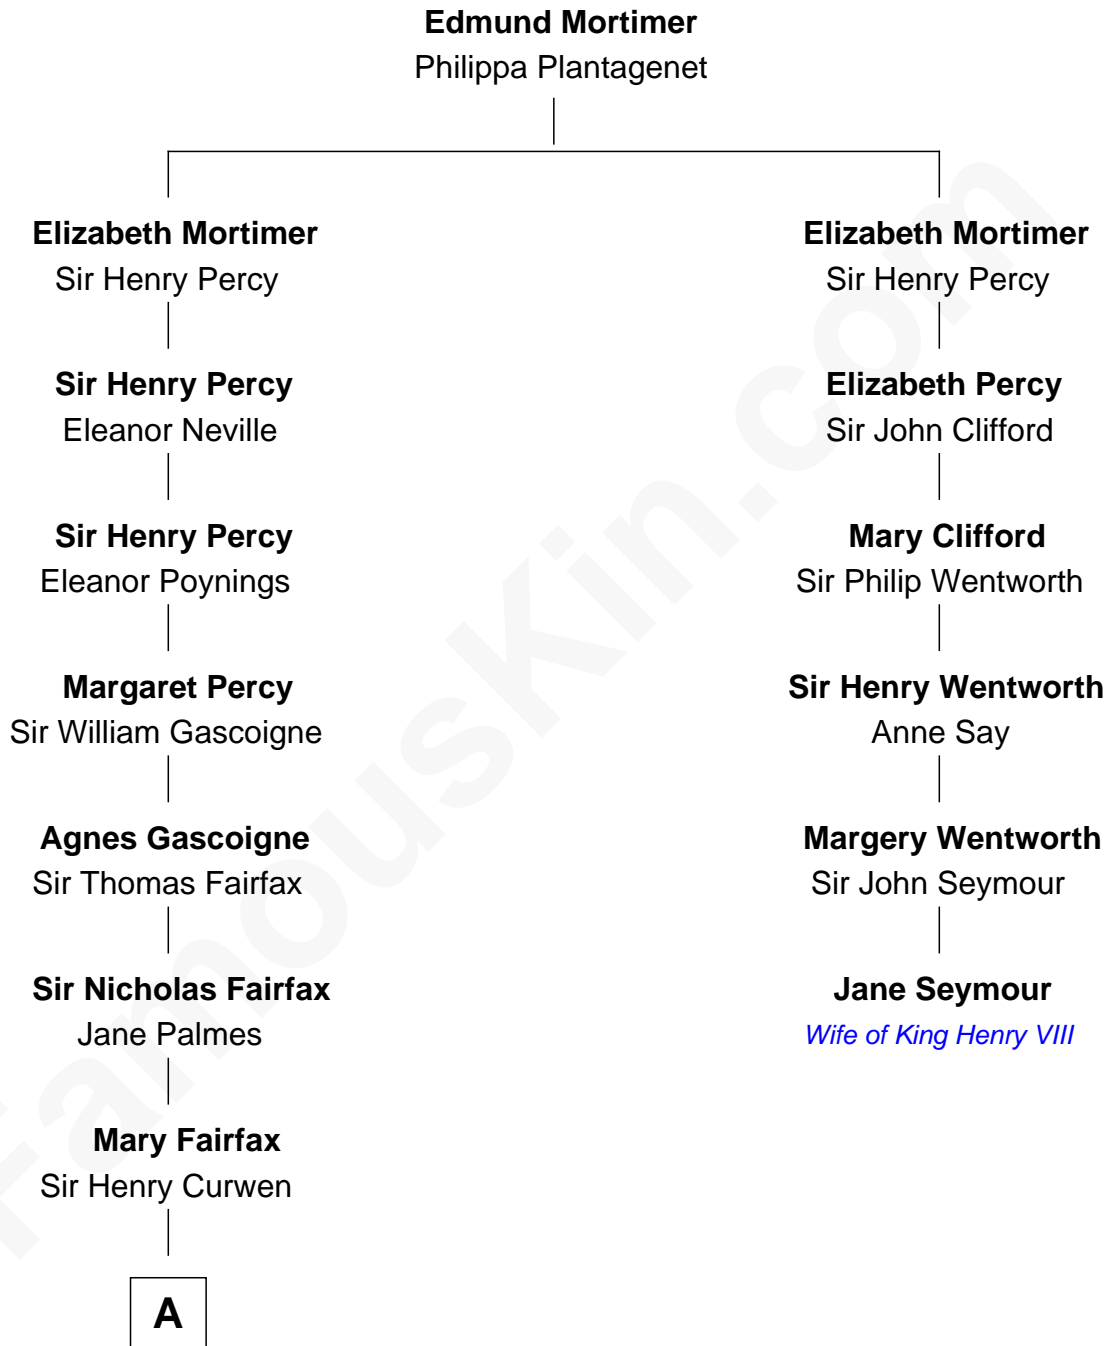

FamousKin.com

Relationship Chart of

Ellen DeGeneres

Comedienne and TV Personality

5th cousin 16 times removed of

Jane Seymour

3rd Wife of King Henry VIII

A

Mabel Curwen
Sir William Fairfax

Sir Philip Fairfax
Frances Sheffield

Sir William Fairfax
Frances Chaloner

Isabella Fairfax
Nathaniel Bladen

William Bladen
Anne Van Swearingen

Anne Bladen
Benjamin Tasker

Rebecca Tasker
Daniel Dulany