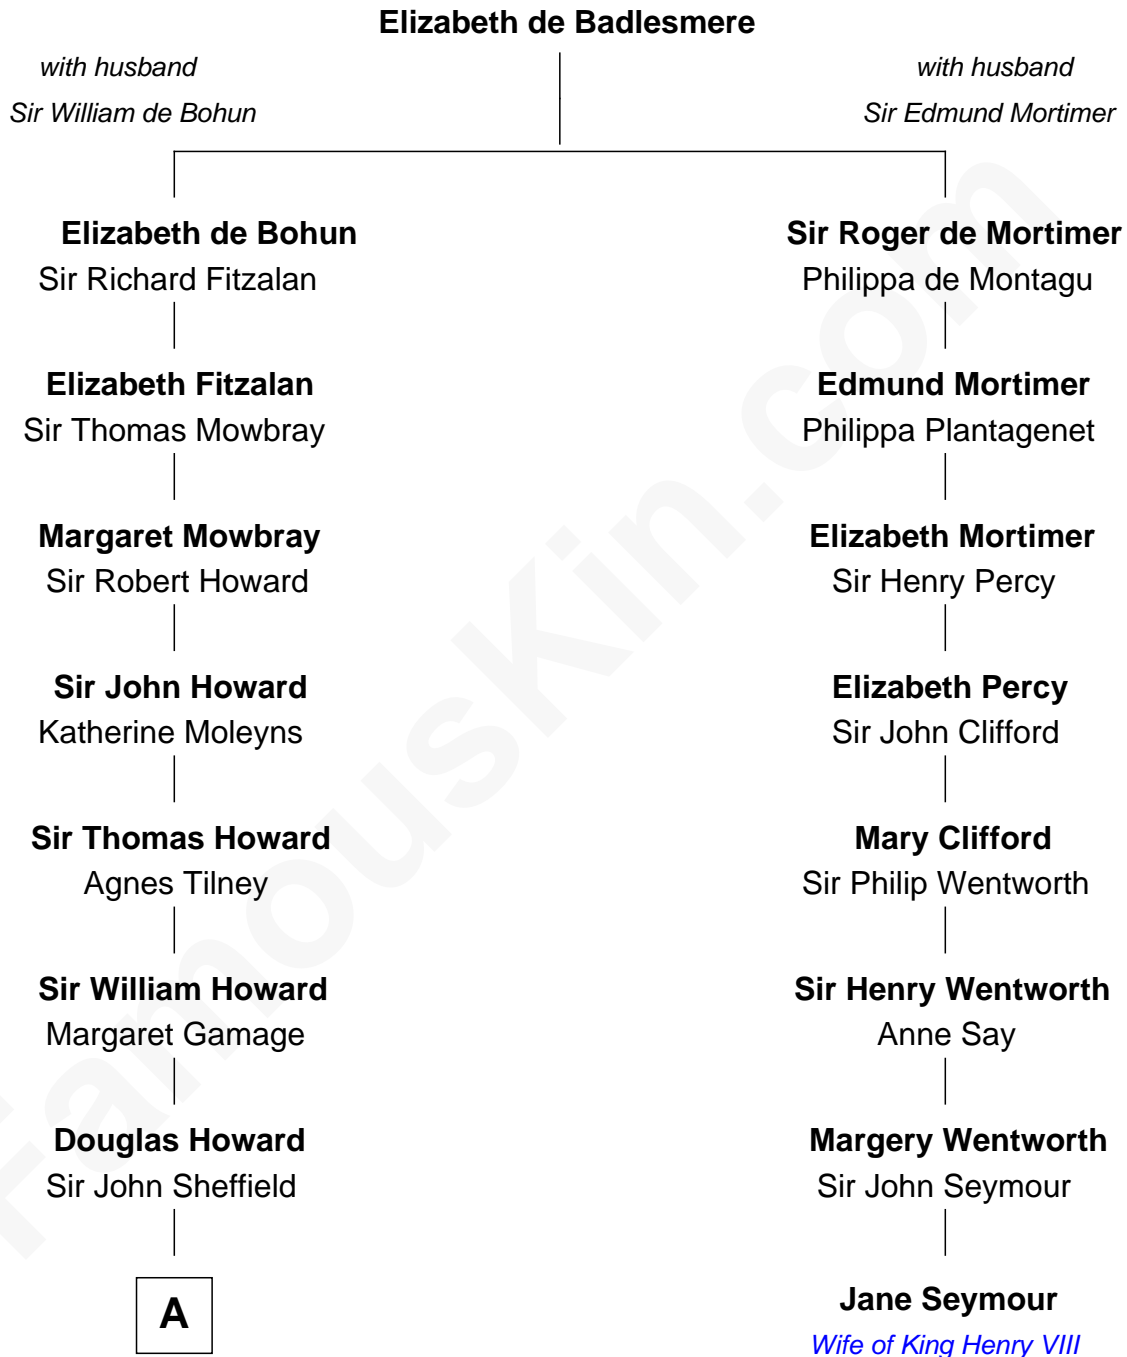

FamousKin.com

Relationship Chart of

Ellen DeGeneres

Comedienne and TV Personality

7th cousin 14 times removed of

Jane Seymour

3rd Wife of King Henry VIII