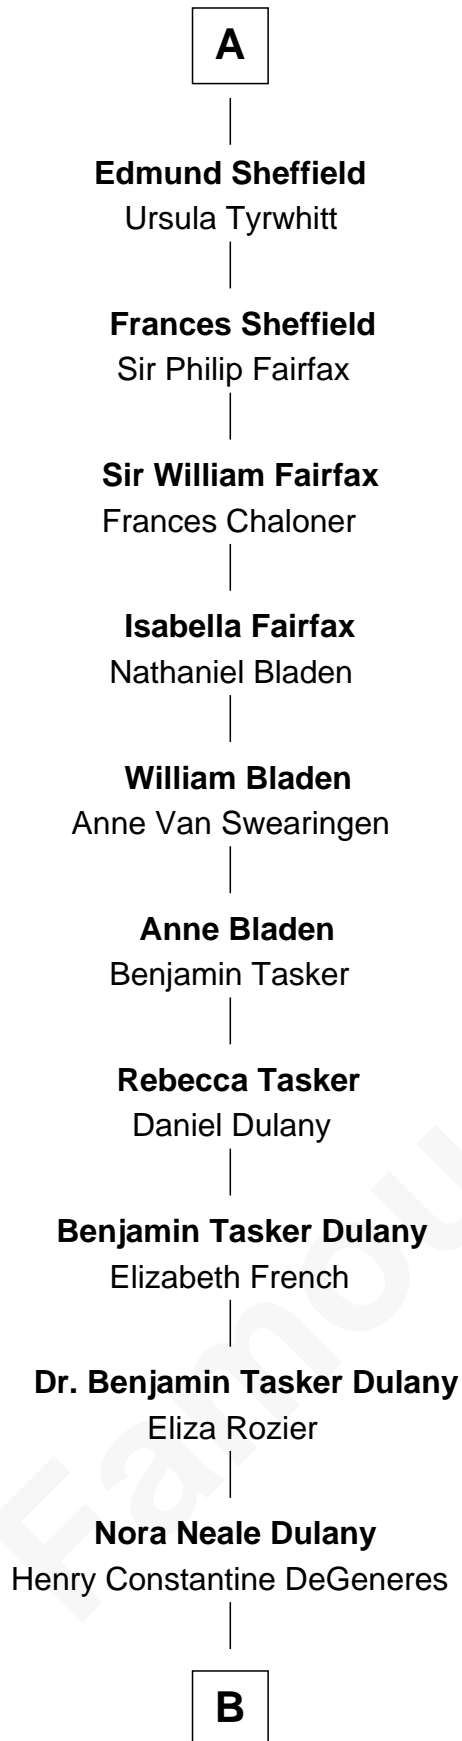

# FamousKin.com

## Relationship Chart of

### Ellen DeGeneres

*Comedienne and TV Personality*

7th cousin 14 times removed of

### Jane Seymour

*3rd Wife of King Henry VIII*

**B**

—  
**Joseph C. DeGeneres**

Mary Whittemore

—  
**Alfred George DeGeneres**

Julia E. Billiu

—  
**Elliot Everett DeGeneres**