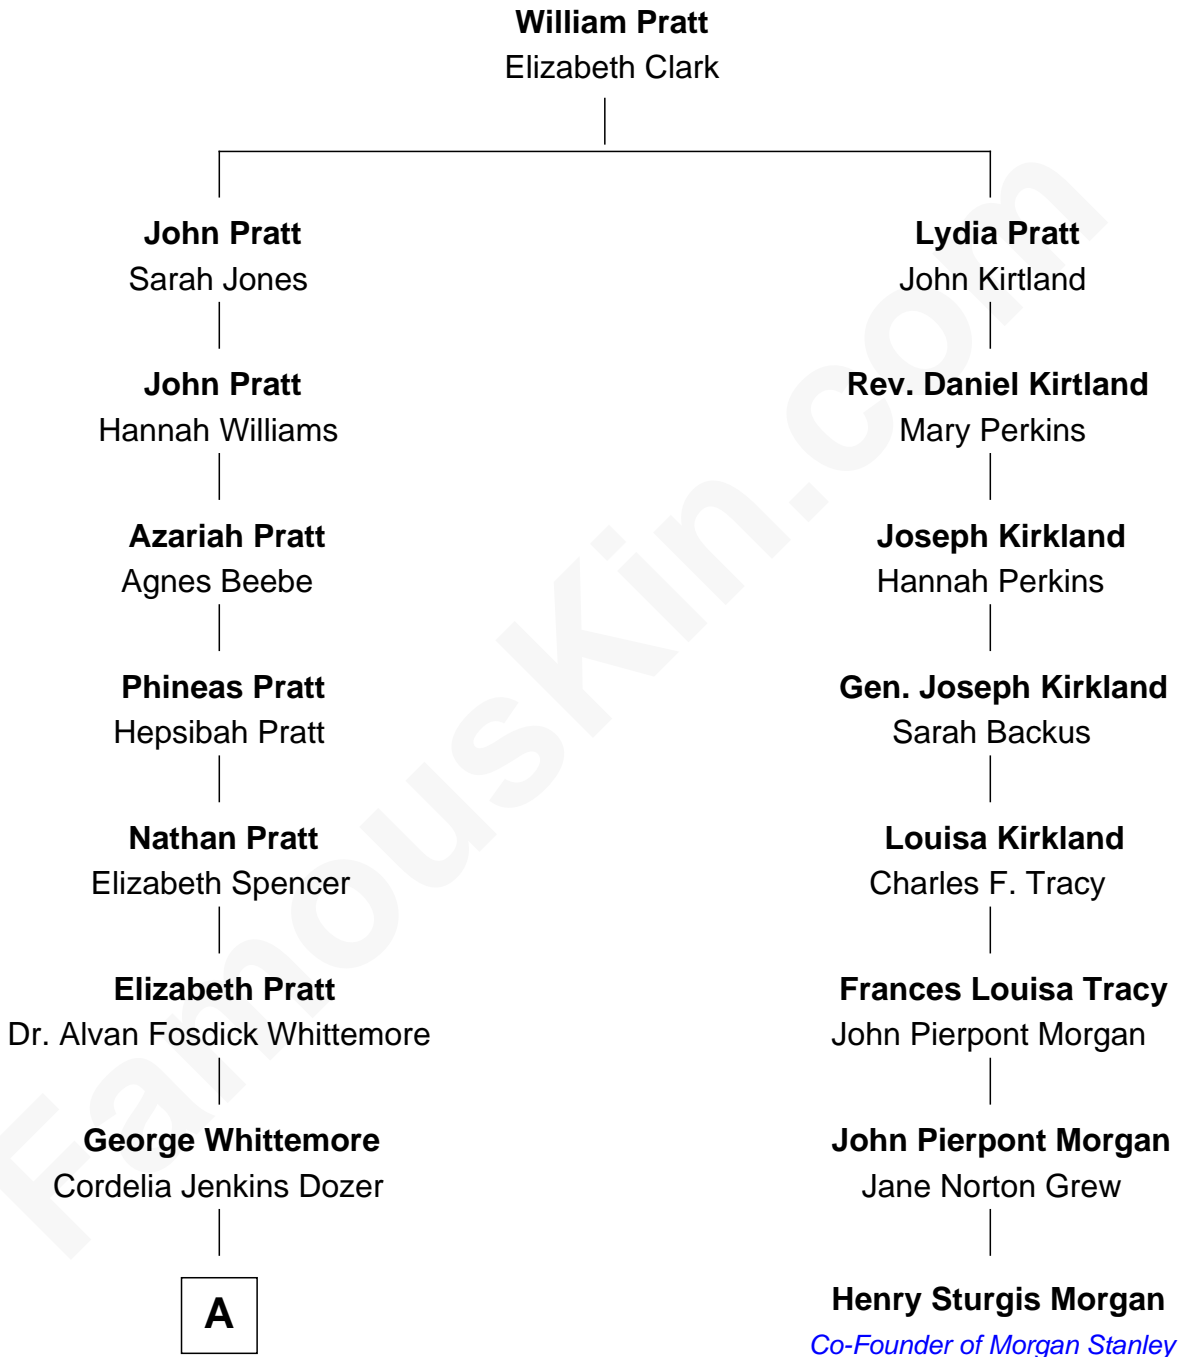

# FamousKin.com Relationship Chart of

**Ellen DeGeneres**

*Comedienne and TV Personality*

7th cousin 4 times removed of

**Henry Sturgis Morgan**

*Co-Founder of Morgan Stanley*

**A**

**Mary Whittemore**  
Joseph C. DeGeneres

**Alfred George DeGeneres**  
Julia E. Billiu

**Elliot Everett DeGeneres**  
Ruth Elodie Martin

**Elliot Everett DeGeneres**  
Betty Jane Pfeffer

**Ellen DeGeneres**  
*Comedienne and TV Personality*

FamousKin.com