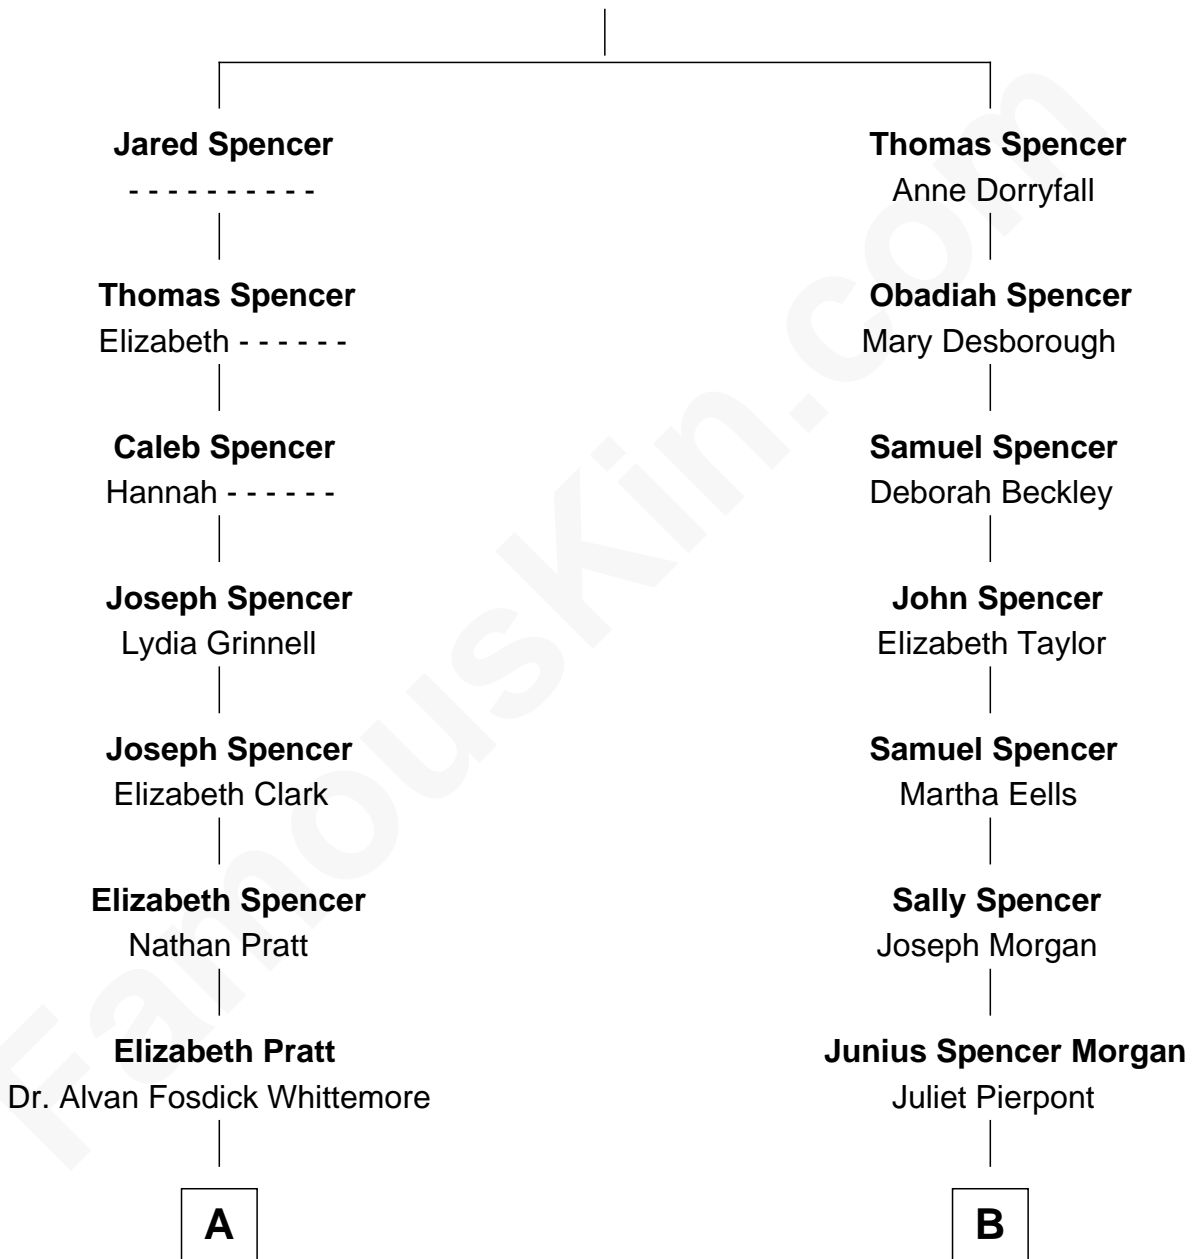

# FamousKin.com Relationship Chart of

**Ellen DeGeneres**

*Comedienne and TV Personality*

9th cousin 3 times removed of

**Henry Sturgis Morgan**

*Co-Founder of Morgan Stanley*

**Gerard Spencer**

Alice Whitbread

**A**

**George Whittemore**  
Cordelia Jenkins Dozer

**Mary Whittemore**  
Joseph C. DeGeneres

**Alfred George DeGeneres**  
Julia E. Billiu

**Elliot Everett DeGeneres**  
Ruth Elodie Martin

**Elliot Everett DeGeneres**  
Betty Jane Pfeffer

**Ellen DeGeneres**  
*Comedienne and TV Personality*

**B**

**John Pierpont Morgan**  
Frances Louisa Tracy

**John Pierpont Morgan**  
Jane Norton Grew

**Henry Sturgis Morgan**  
*Co-Founder of Morgan Stanley*