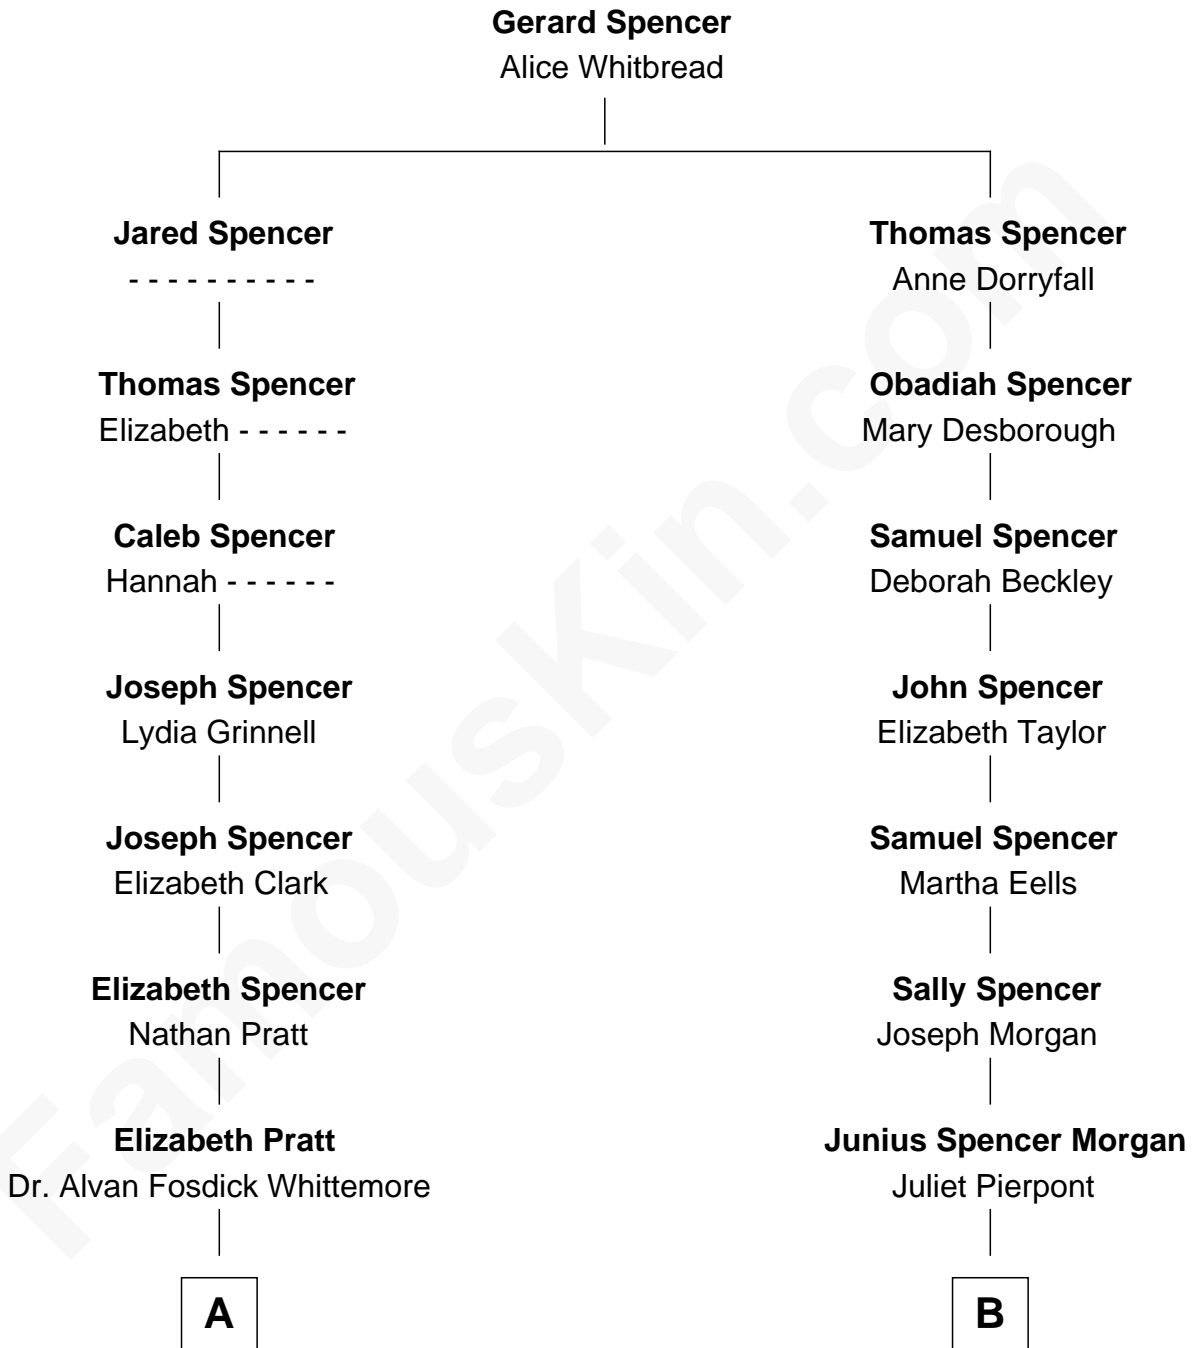

FamousKin.com

Relationship Chart of

Ellen DeGeneres

Comedienne and TV Personality

8th cousin 4 times removed of

J.P. Morgan, Jr.

American Banker and Philanthropist

A

George Whittemore
Cordelia Jenkins Dozer

Mary Whittemore
Joseph C. DeGeneres

Alfred George DeGeneres
Julia E. Billiu

Elliot Everett DeGeneres
Ruth Elodie Martin

Elliot Everett DeGeneres
Betty Jane Pfeffer