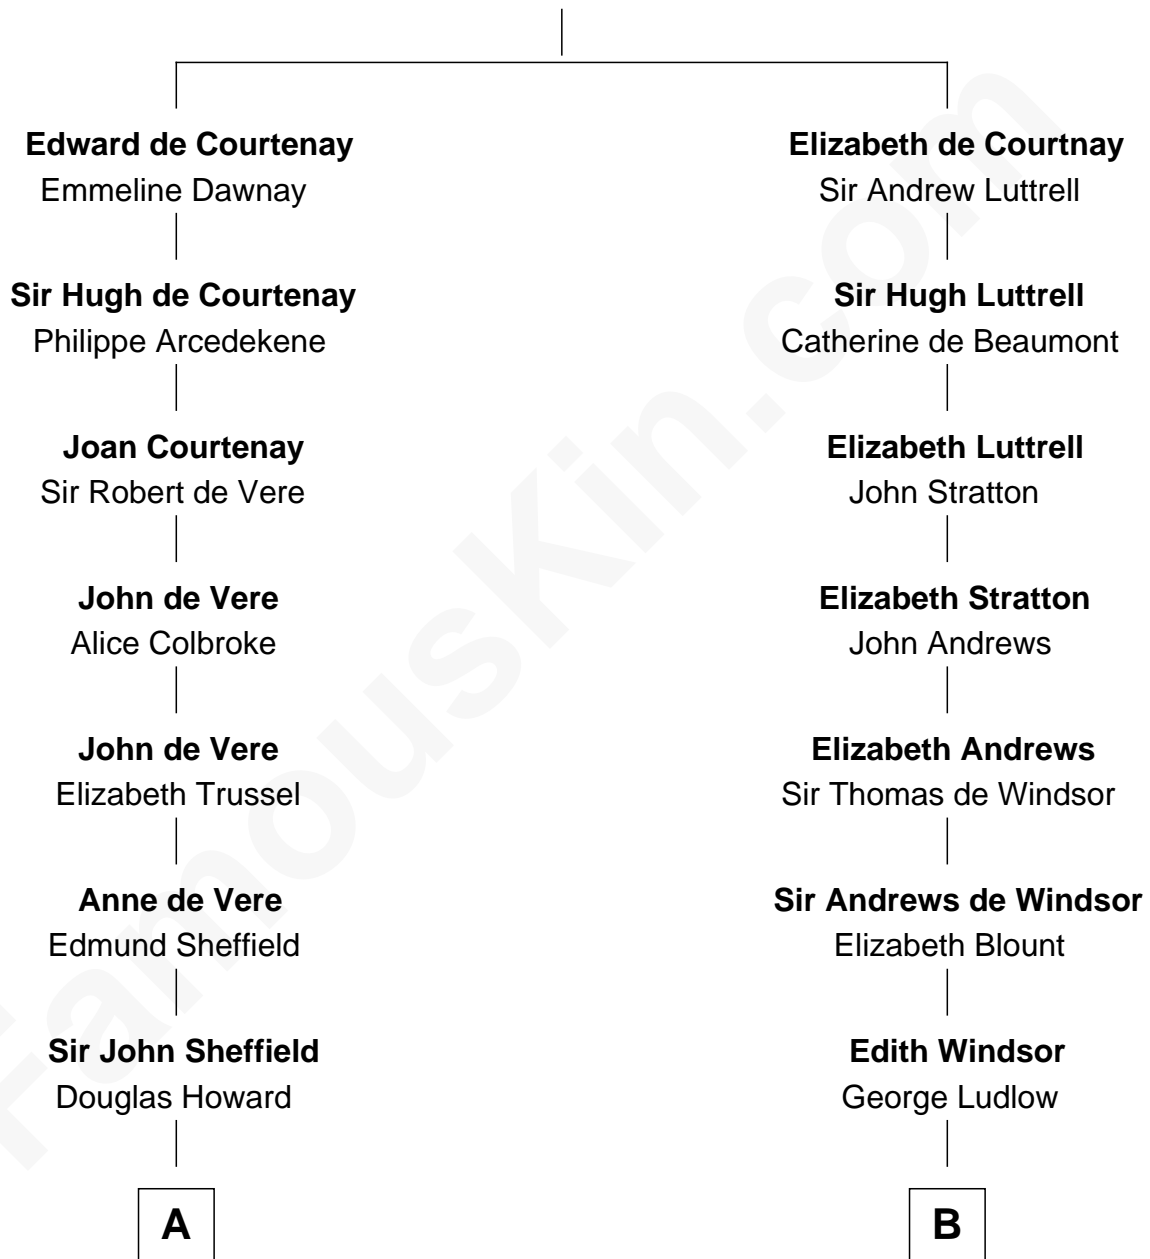

# FamousKin.com Relationship Chart of

**Ellen DeGeneres**

*Comedienne and TV Personality*

15th cousin 6 times removed of

**Fitzhugh Lee**

*40th Governor of Virginia*

**Sir Hugh de Courtenay**

Margaret de Bohun

**C**

—  
**Joseph C. DeGeneres**

Mary Whittemore

—  
**Alfred George DeGeneres**

Julia E. Billiu

—  
**Elliot Everett DeGeneres**

Ruth Elodie Martin

—  
**Elliot Everett DeGeneres**

Betty Jane Pfeffer

—  
**Ellen DeGeneres**

*Comedienne and TV Personality*