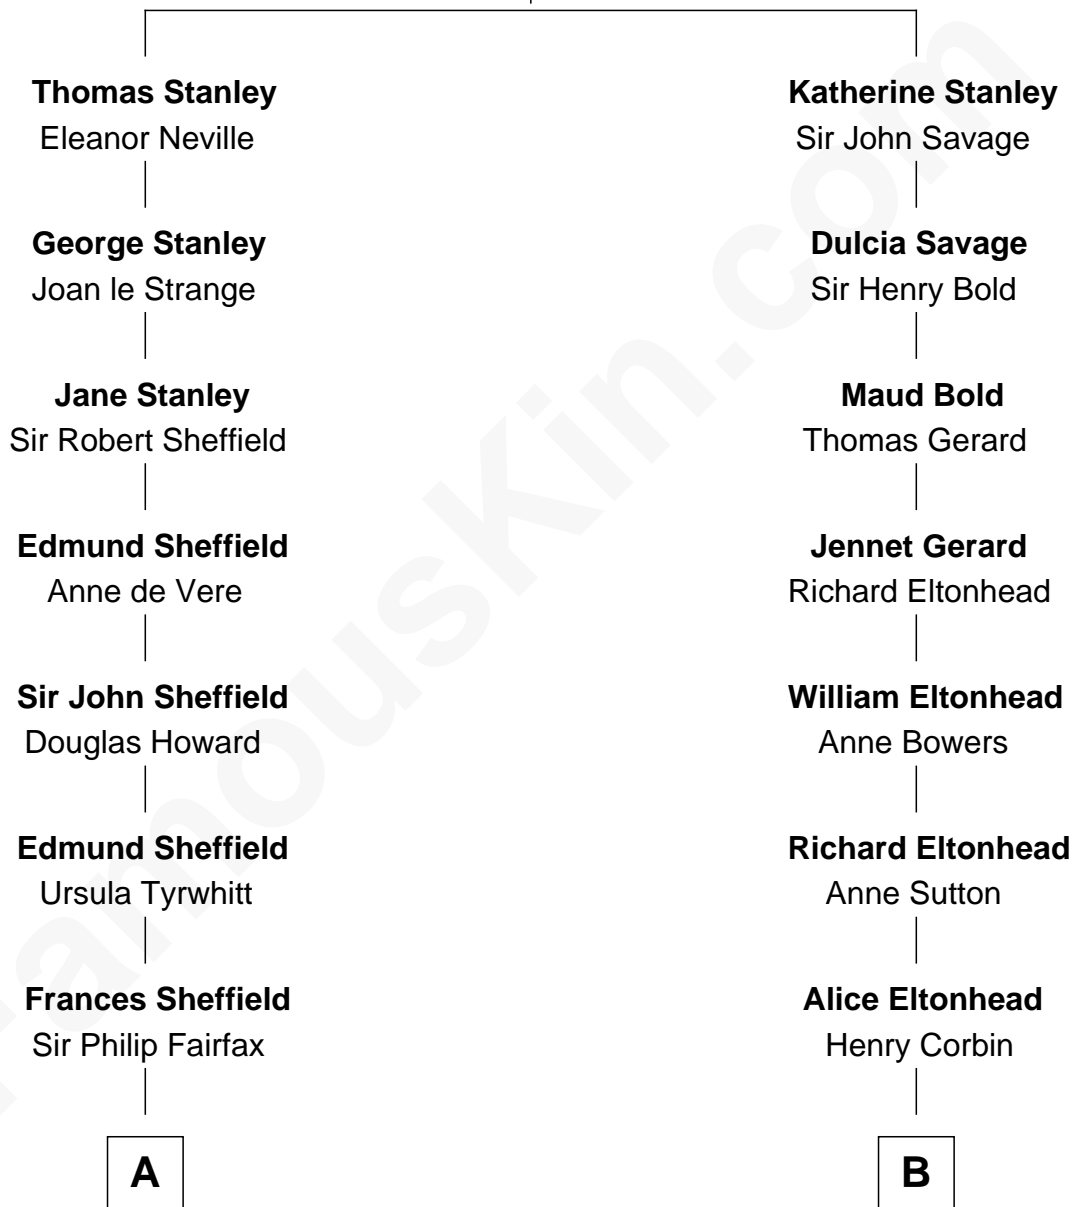

FamousKin.com

Relationship Chart of

Ellen DeGeneres

Comedienne and TV Personality

12th cousin 7 times removed of

Fitzhugh Lee

40th Governor of Virginia

Sir Thomas Stanley

Joan Goushill

C

—
Elliot Everett DeGeneres

Ruth Elodie Martin

—
Elliot Everett DeGeneres

Betty Jane Pfeffer

—
Ellen DeGeneres

Comedienne and TV Personality