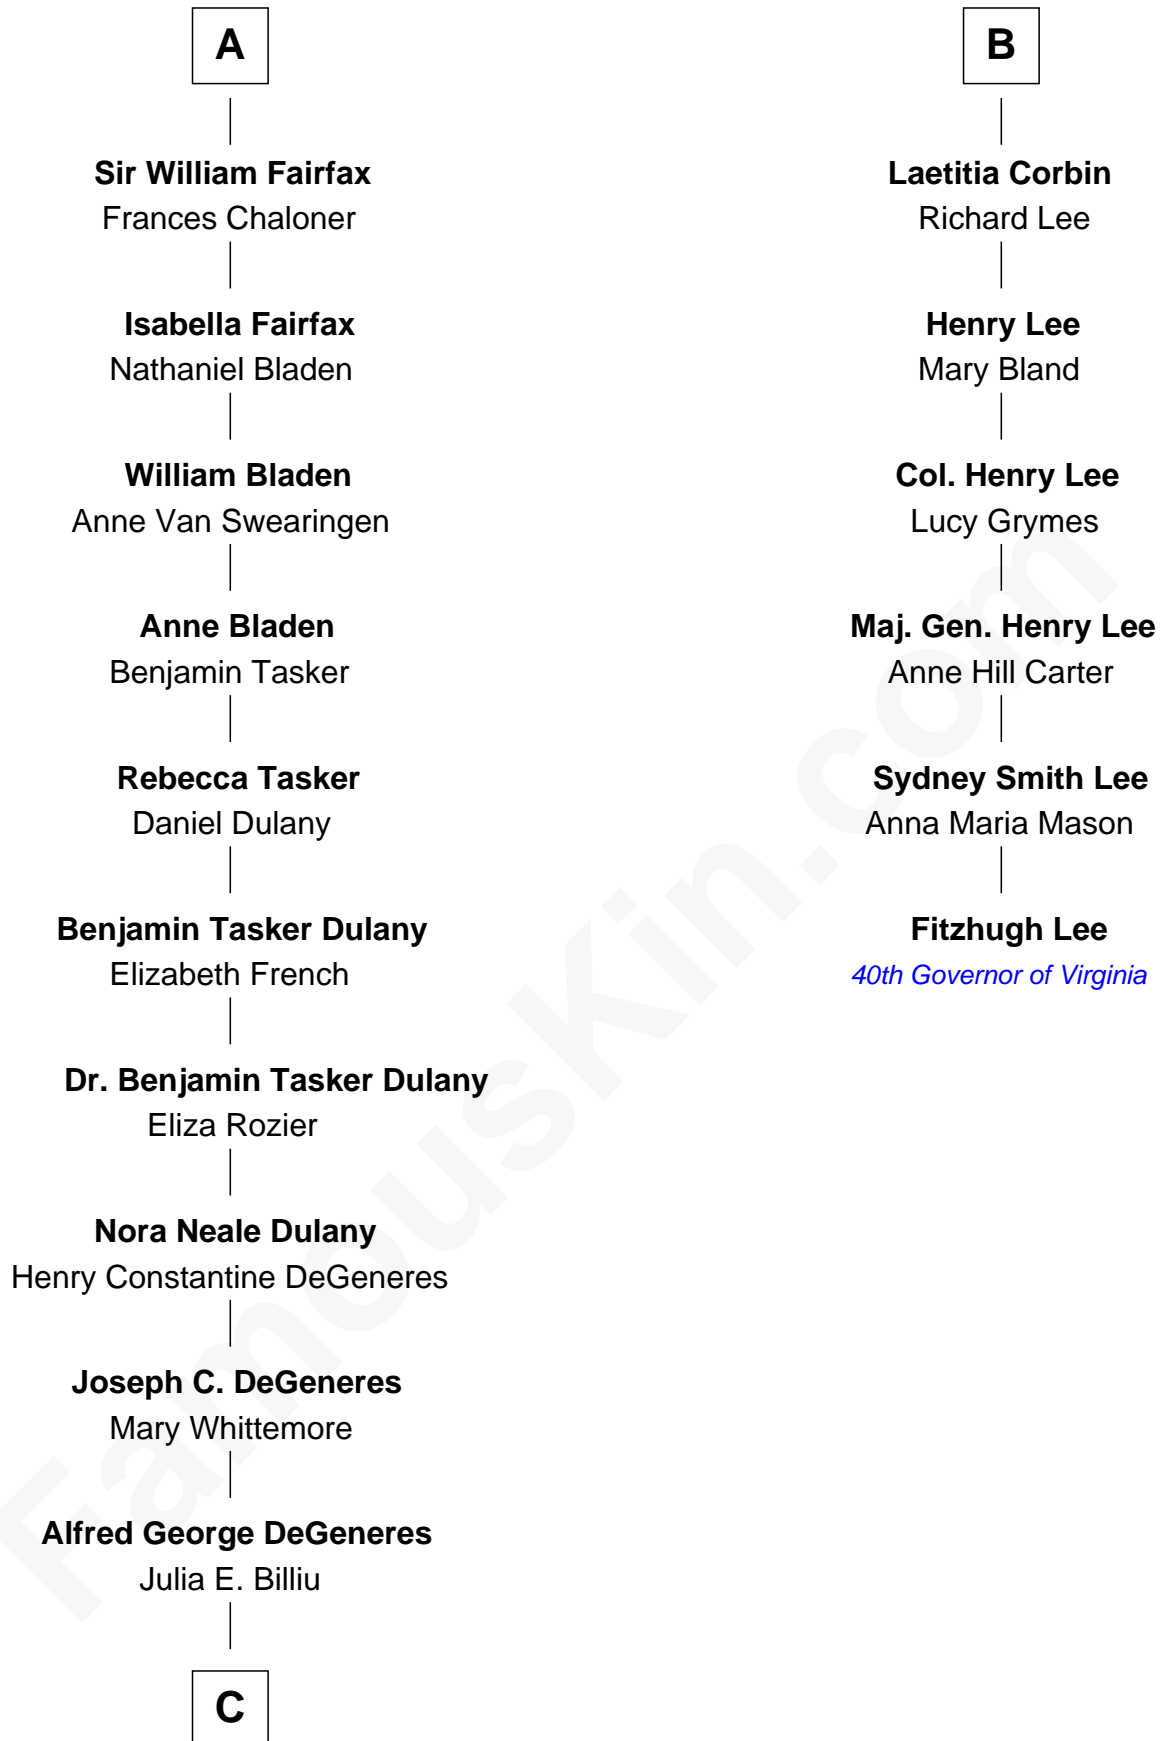

FamousKin.com

Relationship Chart of

Ellen DeGeneres

Comedienne and TV Personality

12th cousin 7 times removed of

Fitzhugh Lee

40th Governor of Virginia

Sir Thomas Stanley

Joan Goushill

C

—
Elliot Everett DeGeneres

Ruth Elodie Martin

—
Elliot Everett DeGeneres

Betty Jane Pfeffer

—
Ellen DeGeneres

Comedienne and TV Personality

FamousKin.com