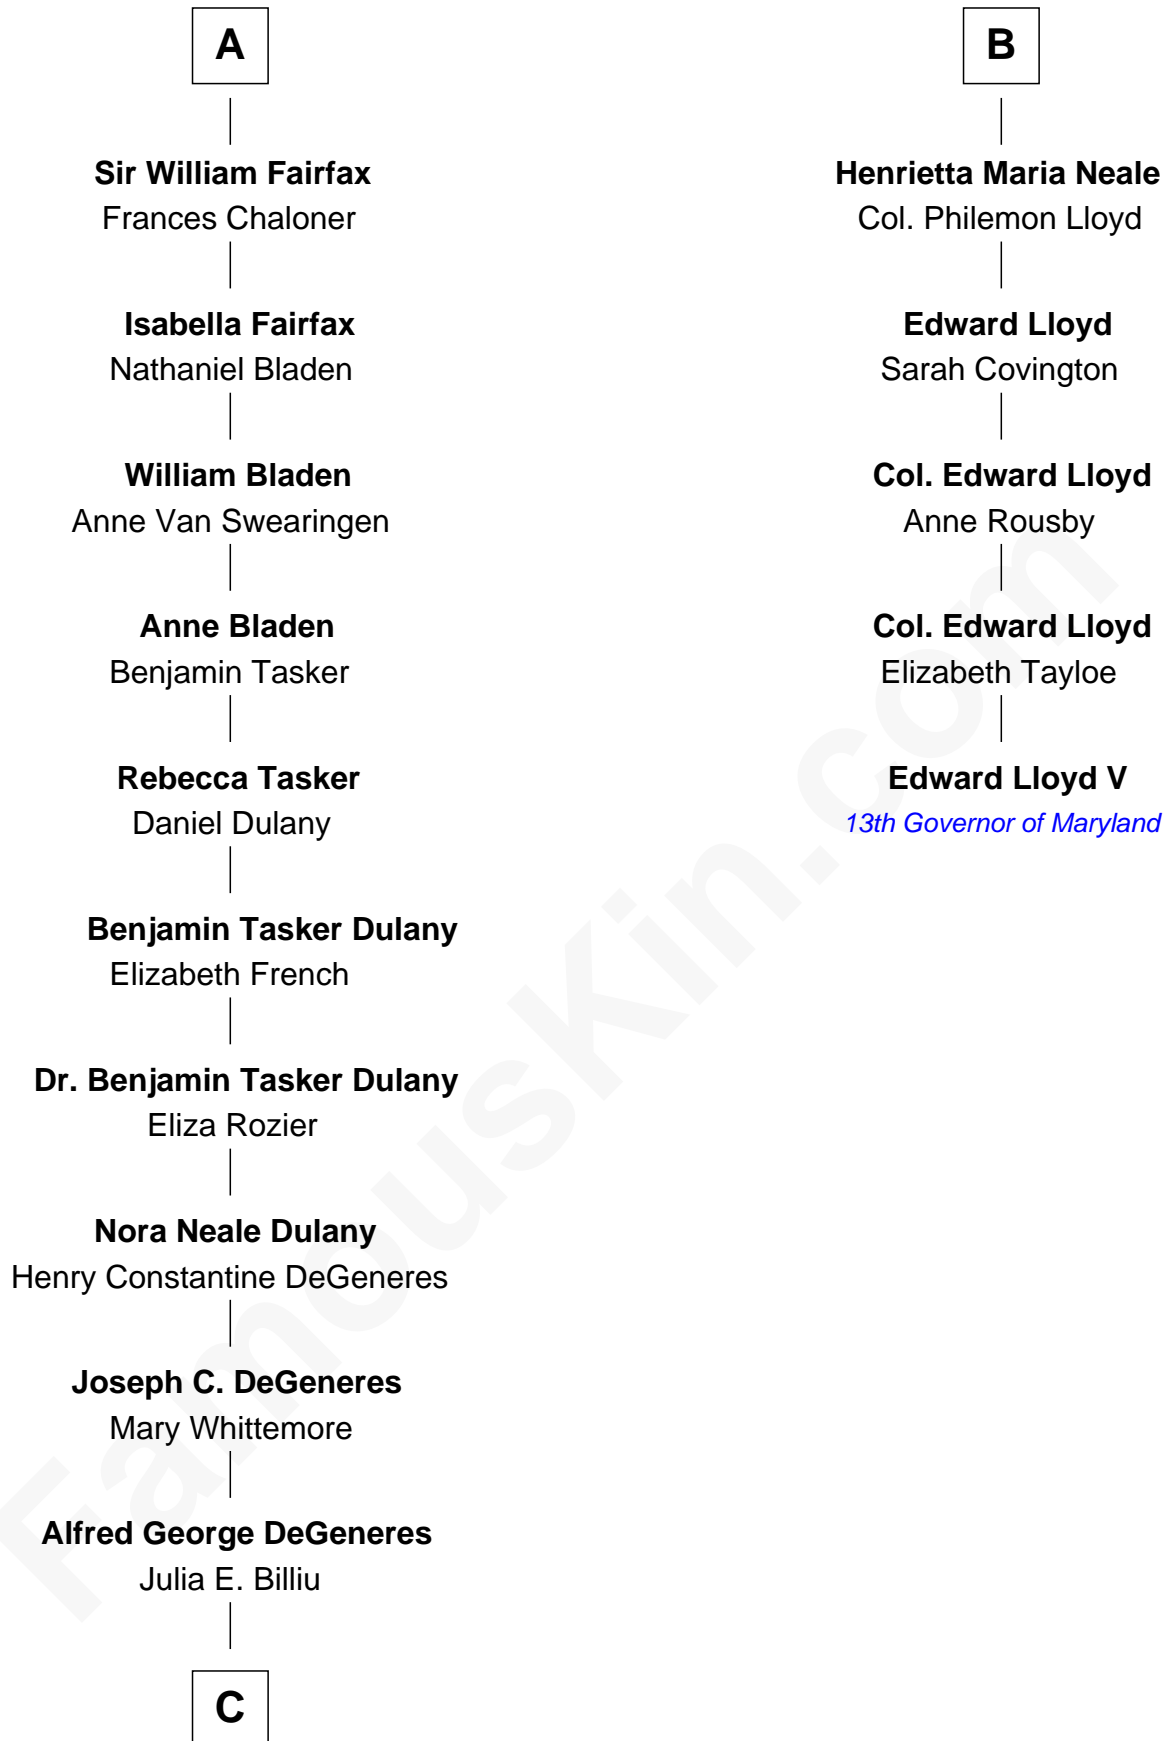

FamousKin.com

Relationship Chart of

Ellen DeGeneres

Comedienne and TV Personality

11th cousin 8 times removed of

Edward Lloyd V

13th Governor of Maryland

Sir Thomas Stanley

Joan Goushill

C

—
Elliot Everett DeGeneres

Ruth Elodie Martin

—
Elliot Everett DeGeneres

Betty Jane Pfeffer

—
Ellen DeGeneres

Comedienne and TV Personality