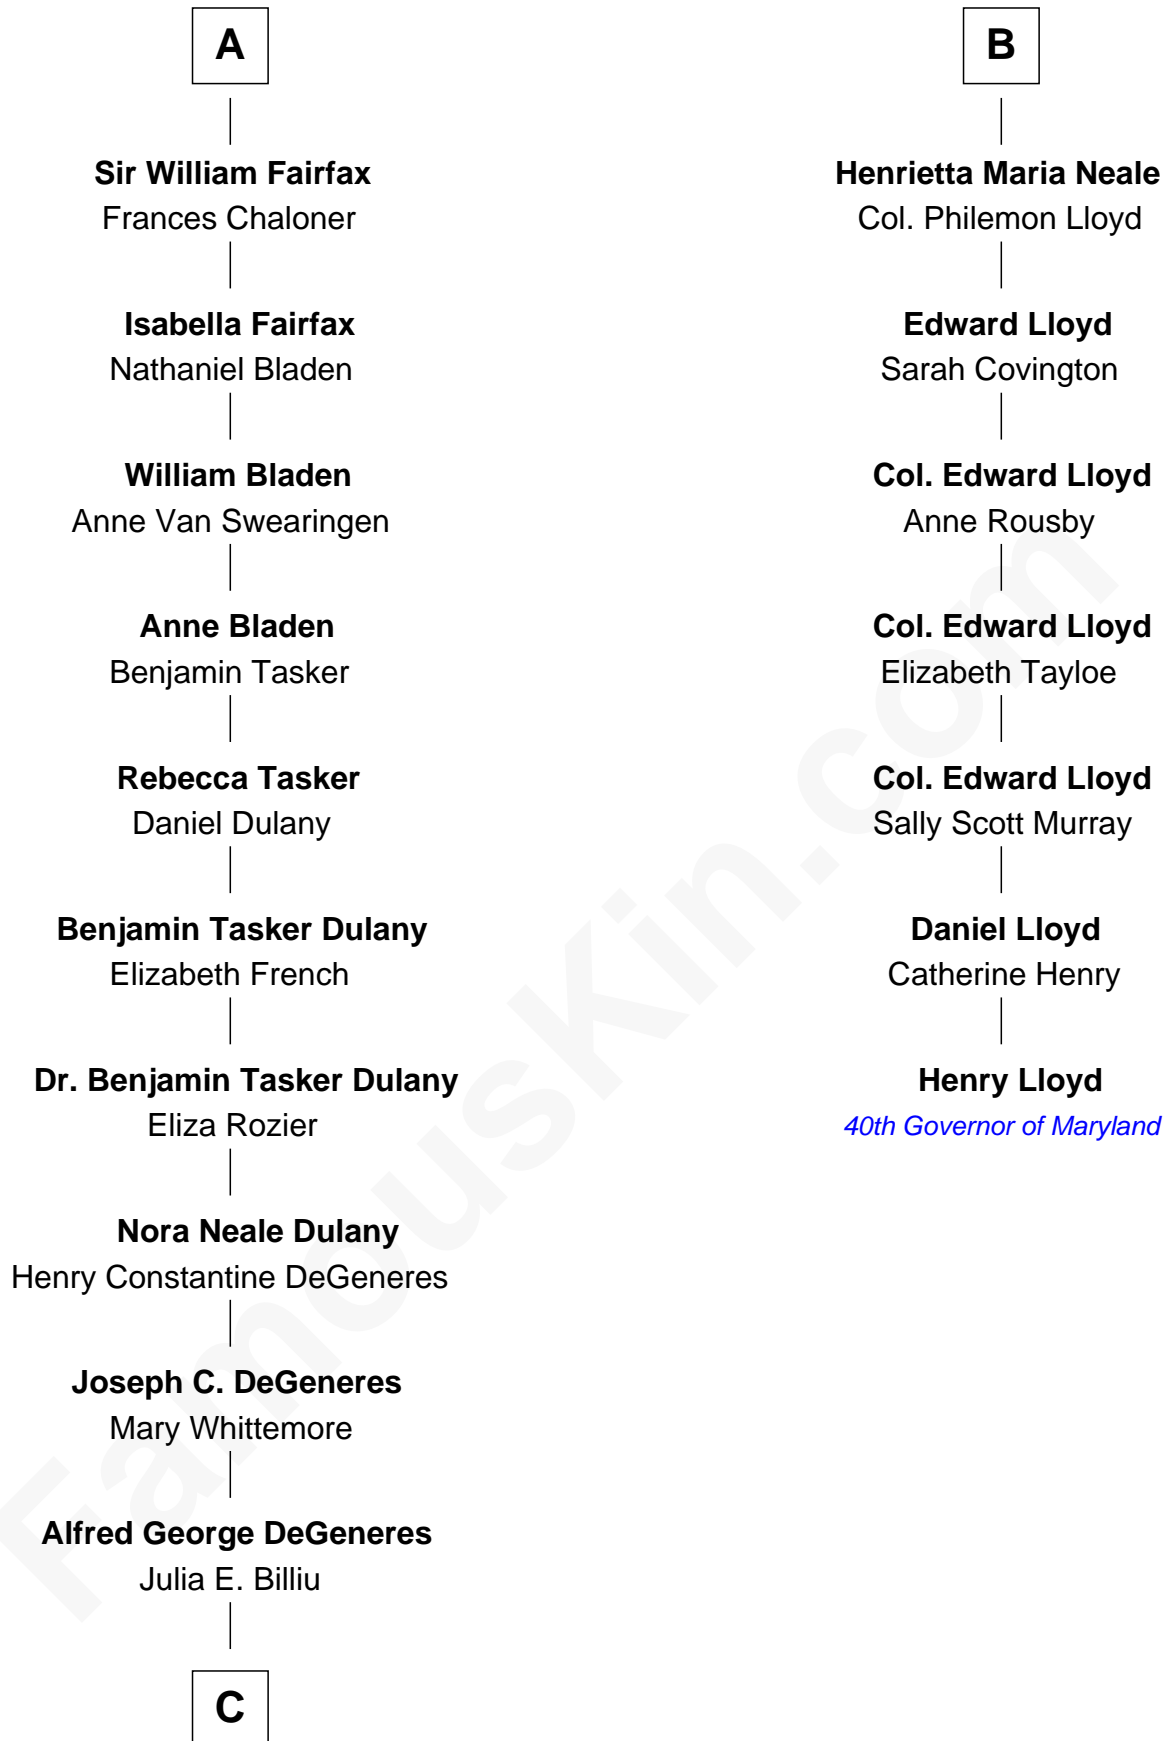

## Relationship Chart of

### Ellen DeGeneres

*Comedienne and TV Personality*

13th cousin 6 times removed of

### Henry Lloyd

*40th Governor of Maryland*

**Sir Thomas Stanley**

Joan Goushill

**C**

—  
**Elliot Everett DeGeneres**

Ruth Elodie Martin

—  
**Elliot Everett DeGeneres**