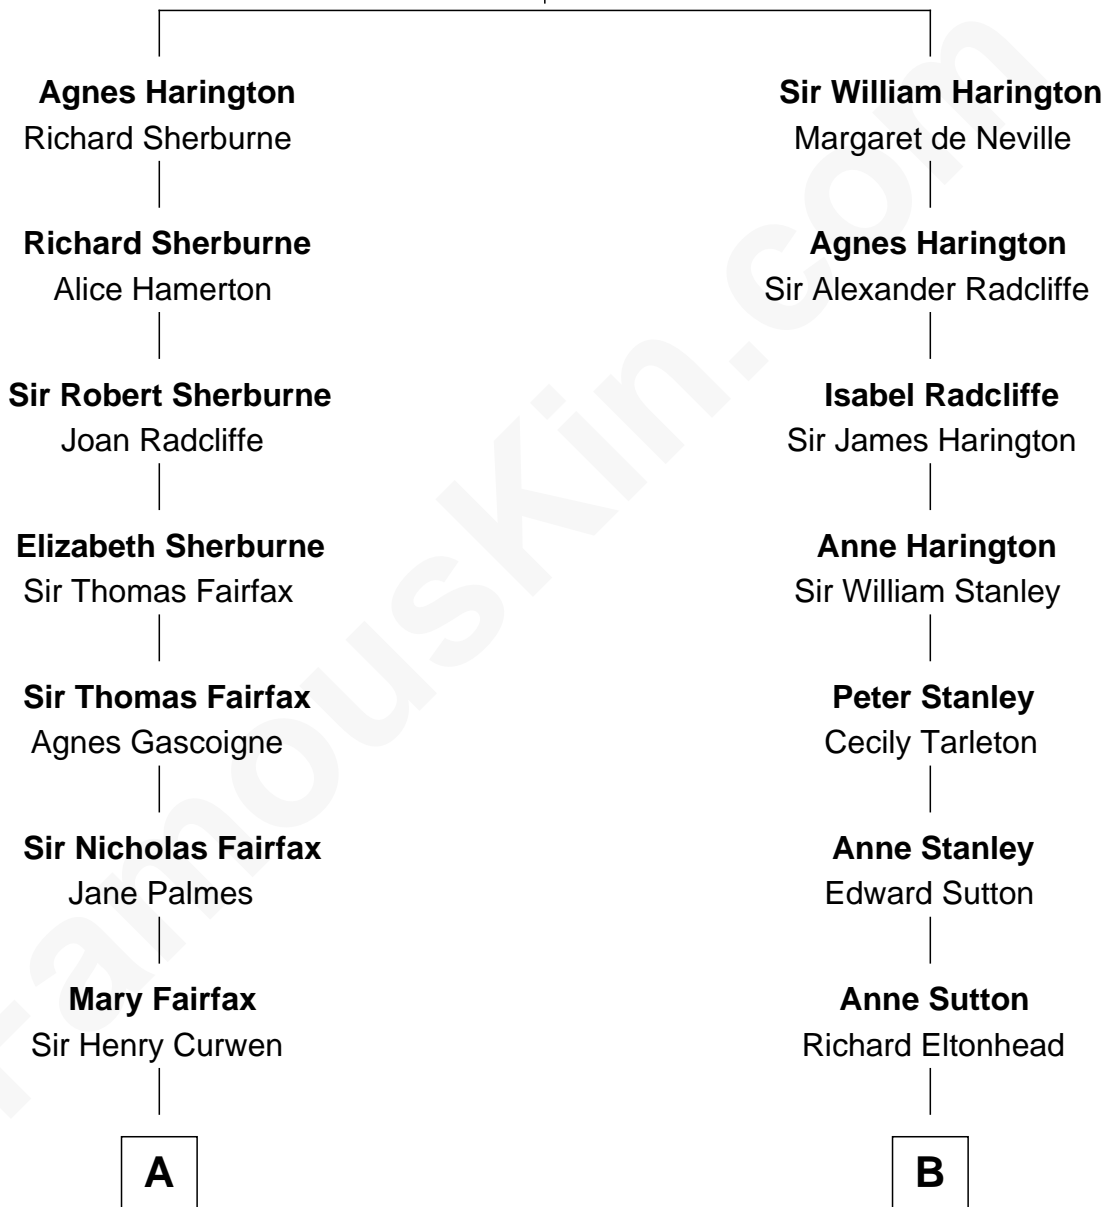

FamousKin.com

Relationship Chart of

Ellen DeGeneres

Comedienne and TV Personality

14th cousin 7 times removed of

Henry Lloyd

40th Governor of Maryland

Sir Nicholas Harington

Isabel English

C

—
Joseph C. DeGeneres

Mary Whittemore

—
Alfred George DeGeneres

Julia E. Billiu

—
Elliot Everett DeGeneres

Ruth Elodie Martin