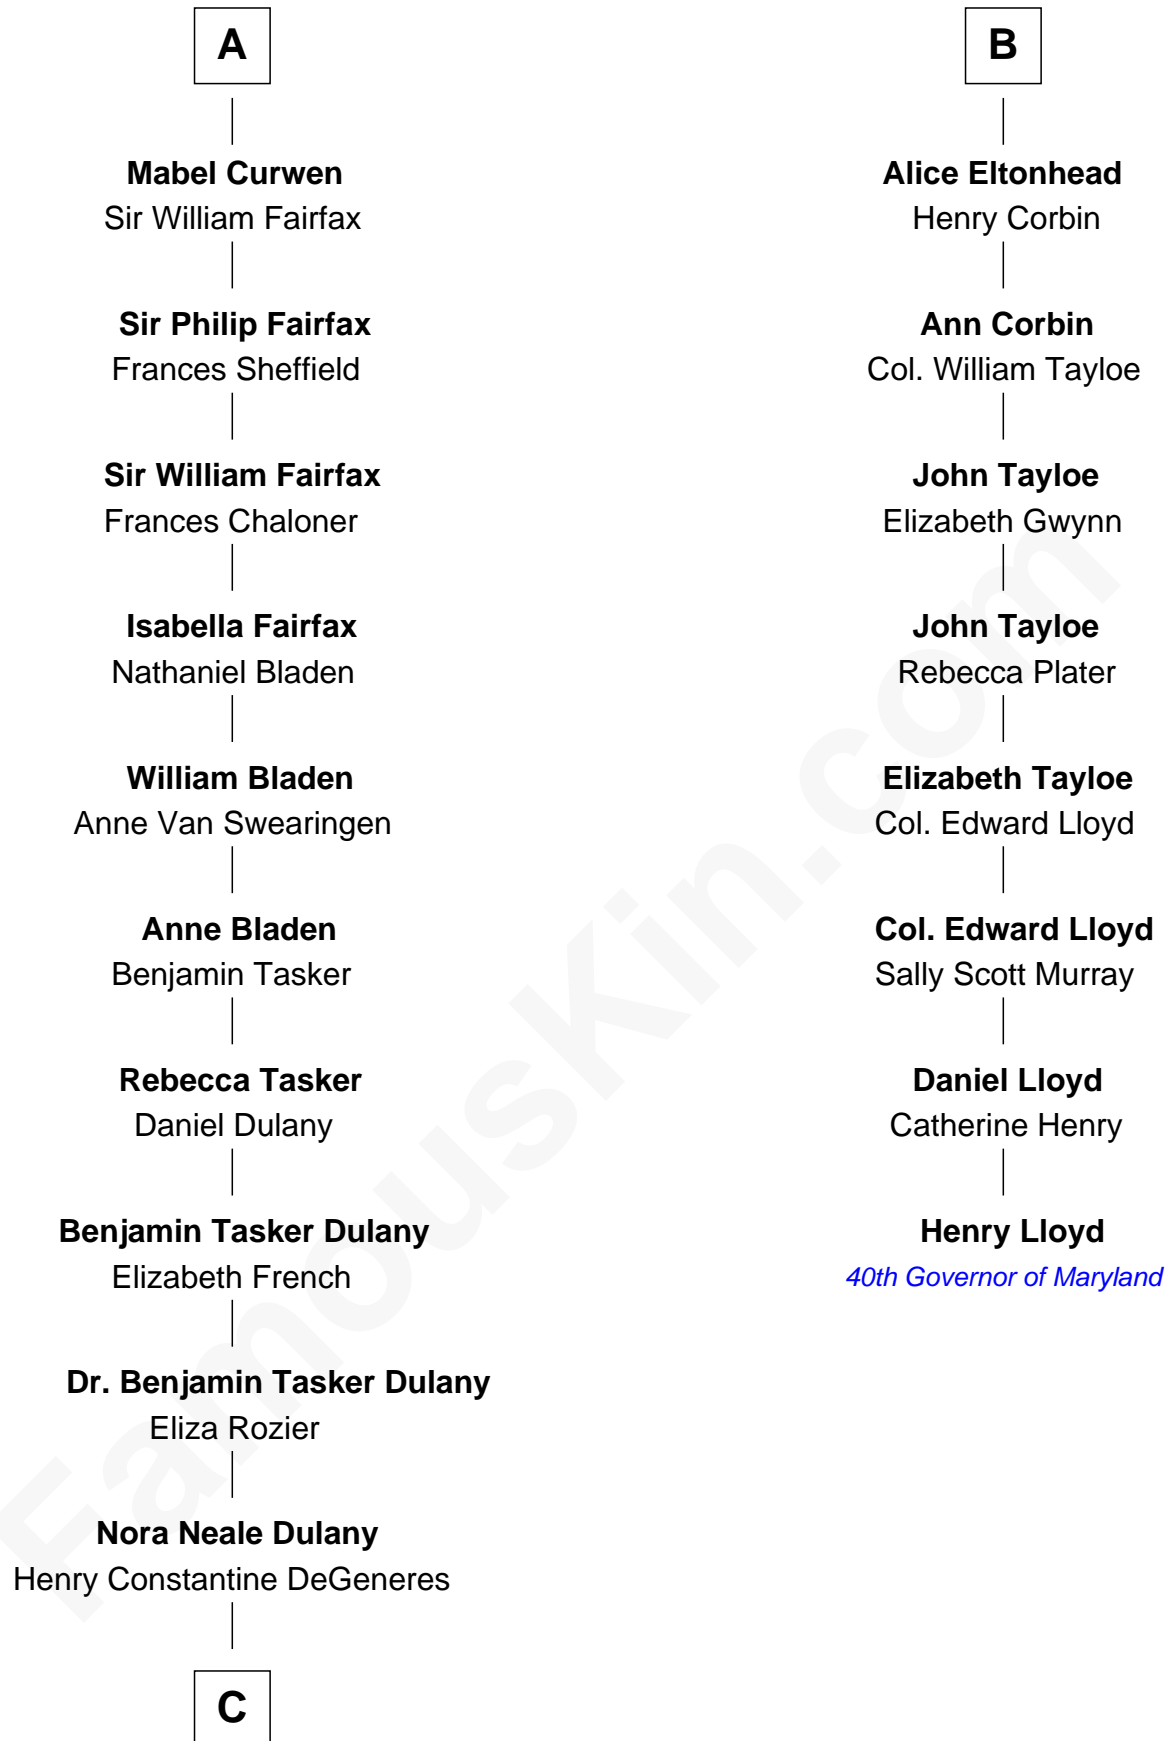

FamousKin.com

Relationship Chart of

Ellen DeGeneres

Comedienne and TV Personality

14th cousin 7 times removed of

Henry Lloyd

40th Governor of Maryland

Sir Nicholas Harington

Isabel English

C

—
Joseph C. DeGeneres

Mary Whittemore

—
Alfred George DeGeneres

Julia E. Billiu

—
Elliot Everett DeGeneres

Ruth Elodie Martin