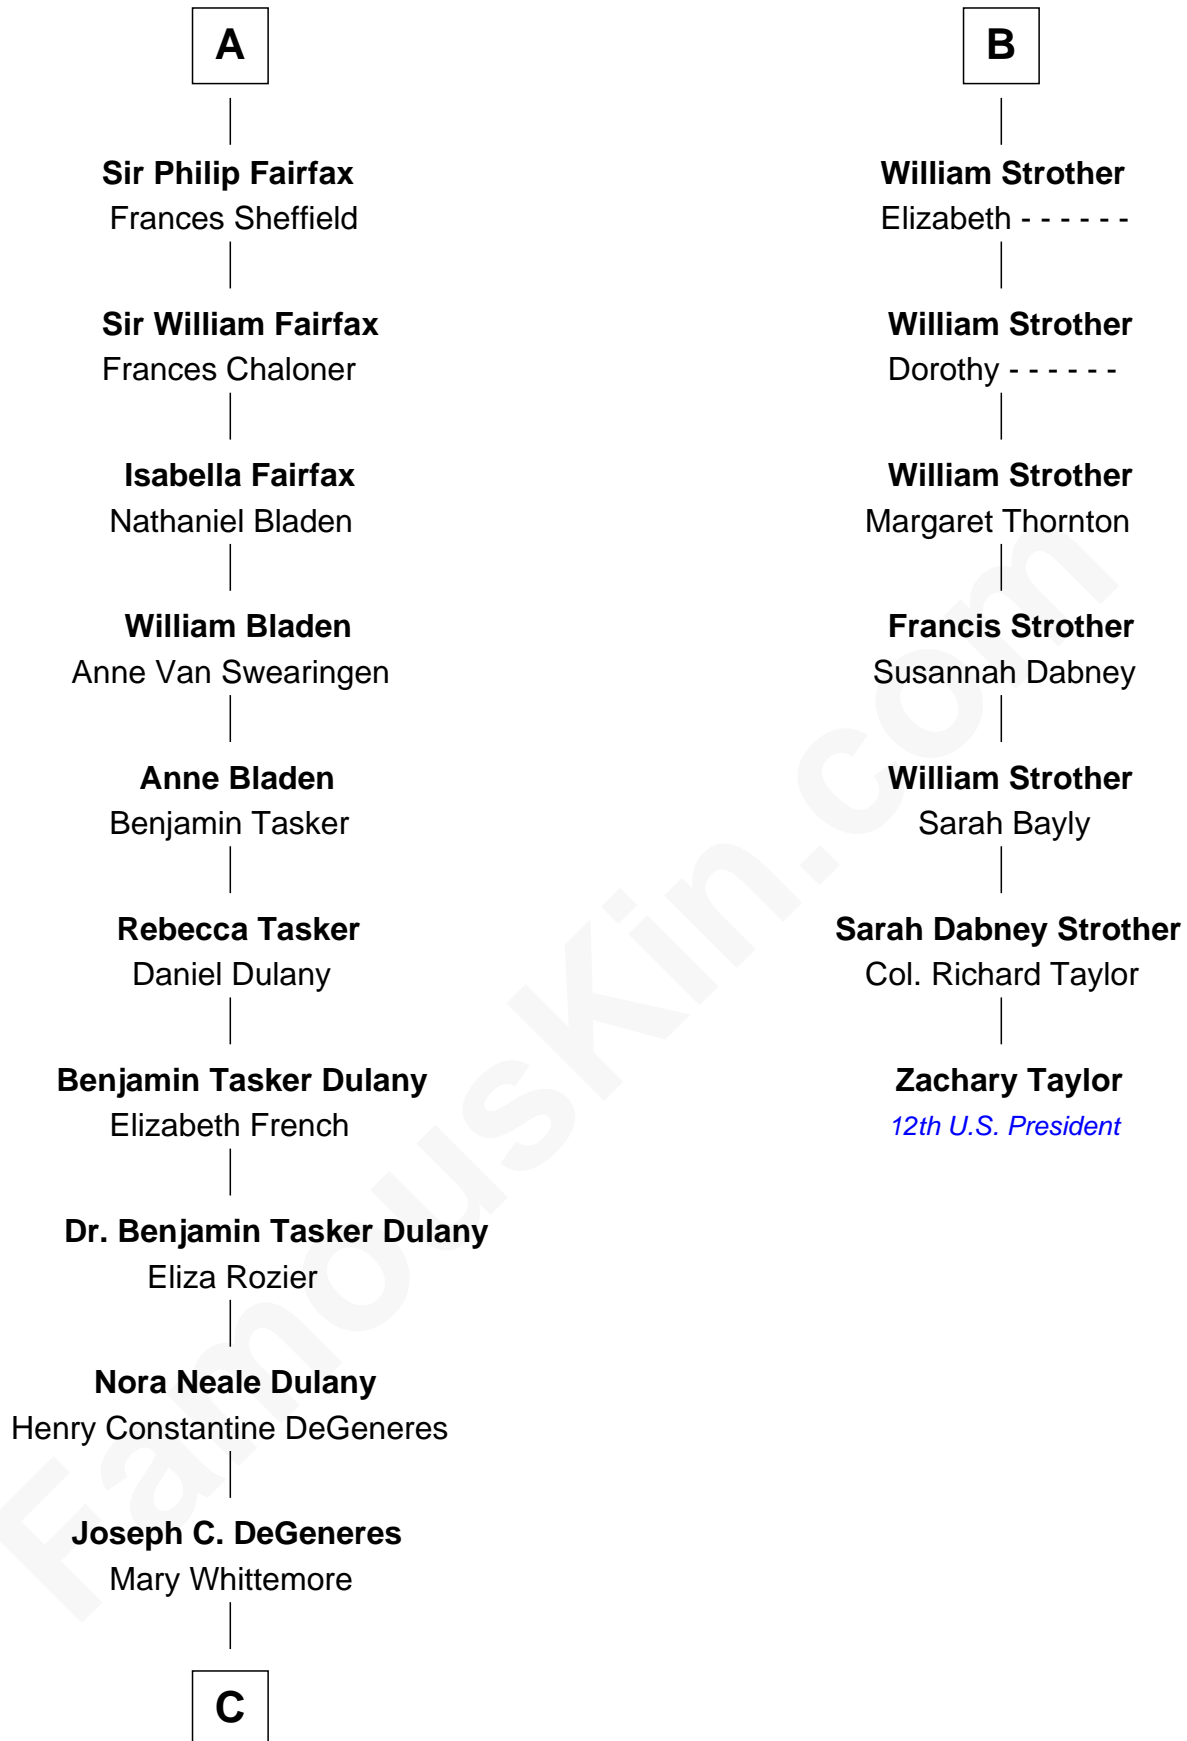

FamousKin.com Relationship Chart of

Ellen DeGeneres

Comedienne and TV Personality

13th cousin 7 times removed of

Zachary Taylor

12th U.S. President

Sir Ralph Neville

Joan Beaufort

C

—
Alfred George DeGeneres

Julia E. Billiu

—
Elliot Everett DeGeneres

Ruth Elodie Martin

—
Elliot Everett DeGeneres

Betty Jane Pfeffer

—
Ellen DeGeneres