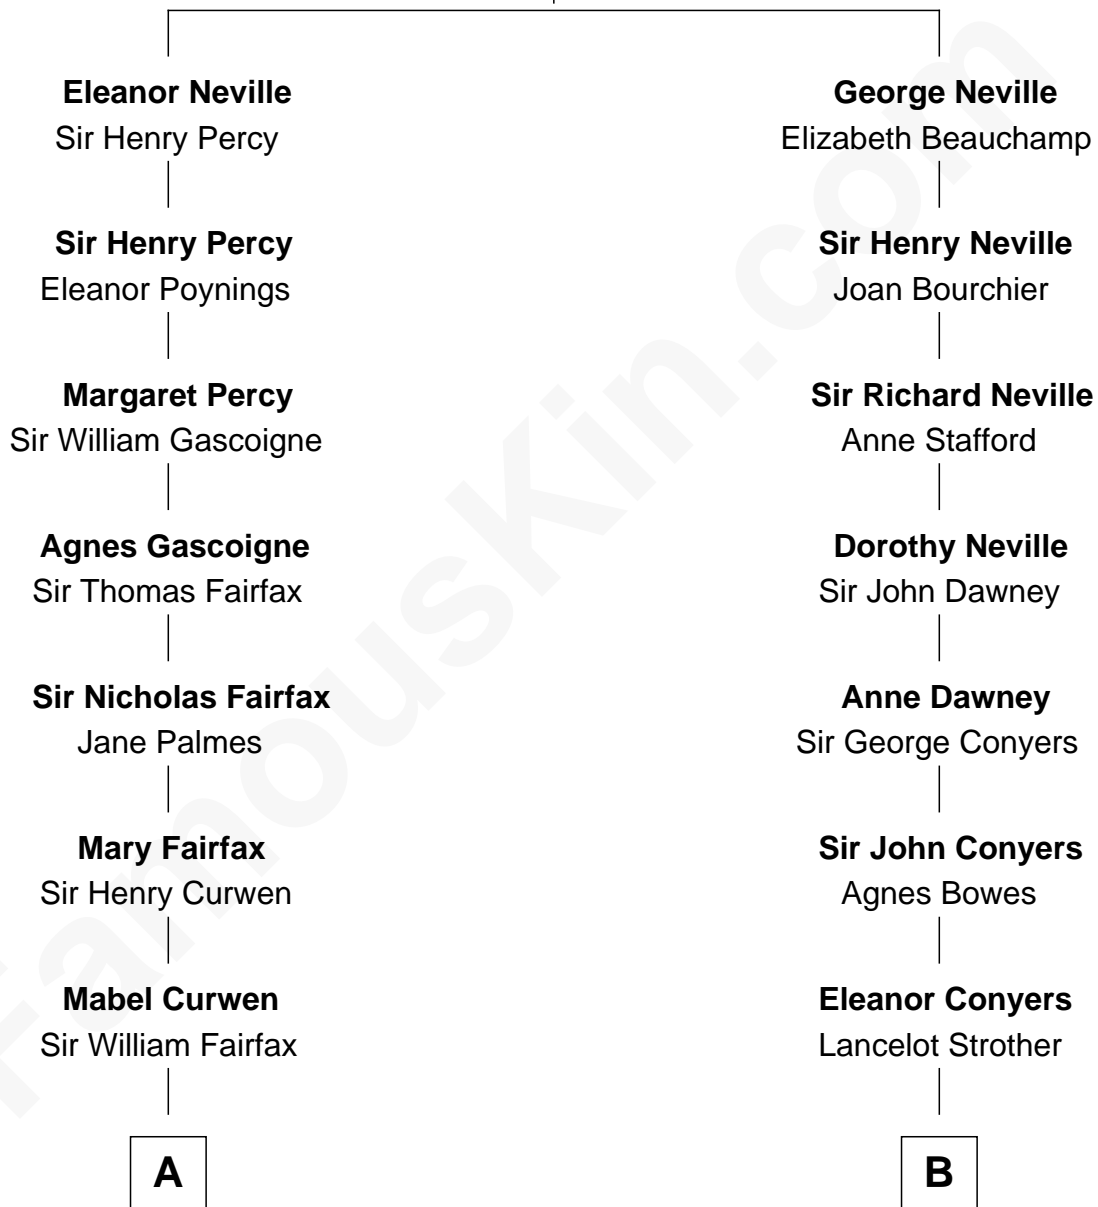

FamousKin.com Relationship Chart of

Ellen DeGeneres

Comedienne and TV Personality

13th cousin 7 times removed of

Zachary Taylor

12th U.S. President

Sir Ralph Neville

Joan Beaufort

C

—
Alfred George DeGeneres

Julia E. Billiu

—
Elliot Everett DeGeneres

Ruth Elodie Martin

—
Elliot Everett DeGeneres

Betty Jane Pfeffer

—
Ellen DeGeneres