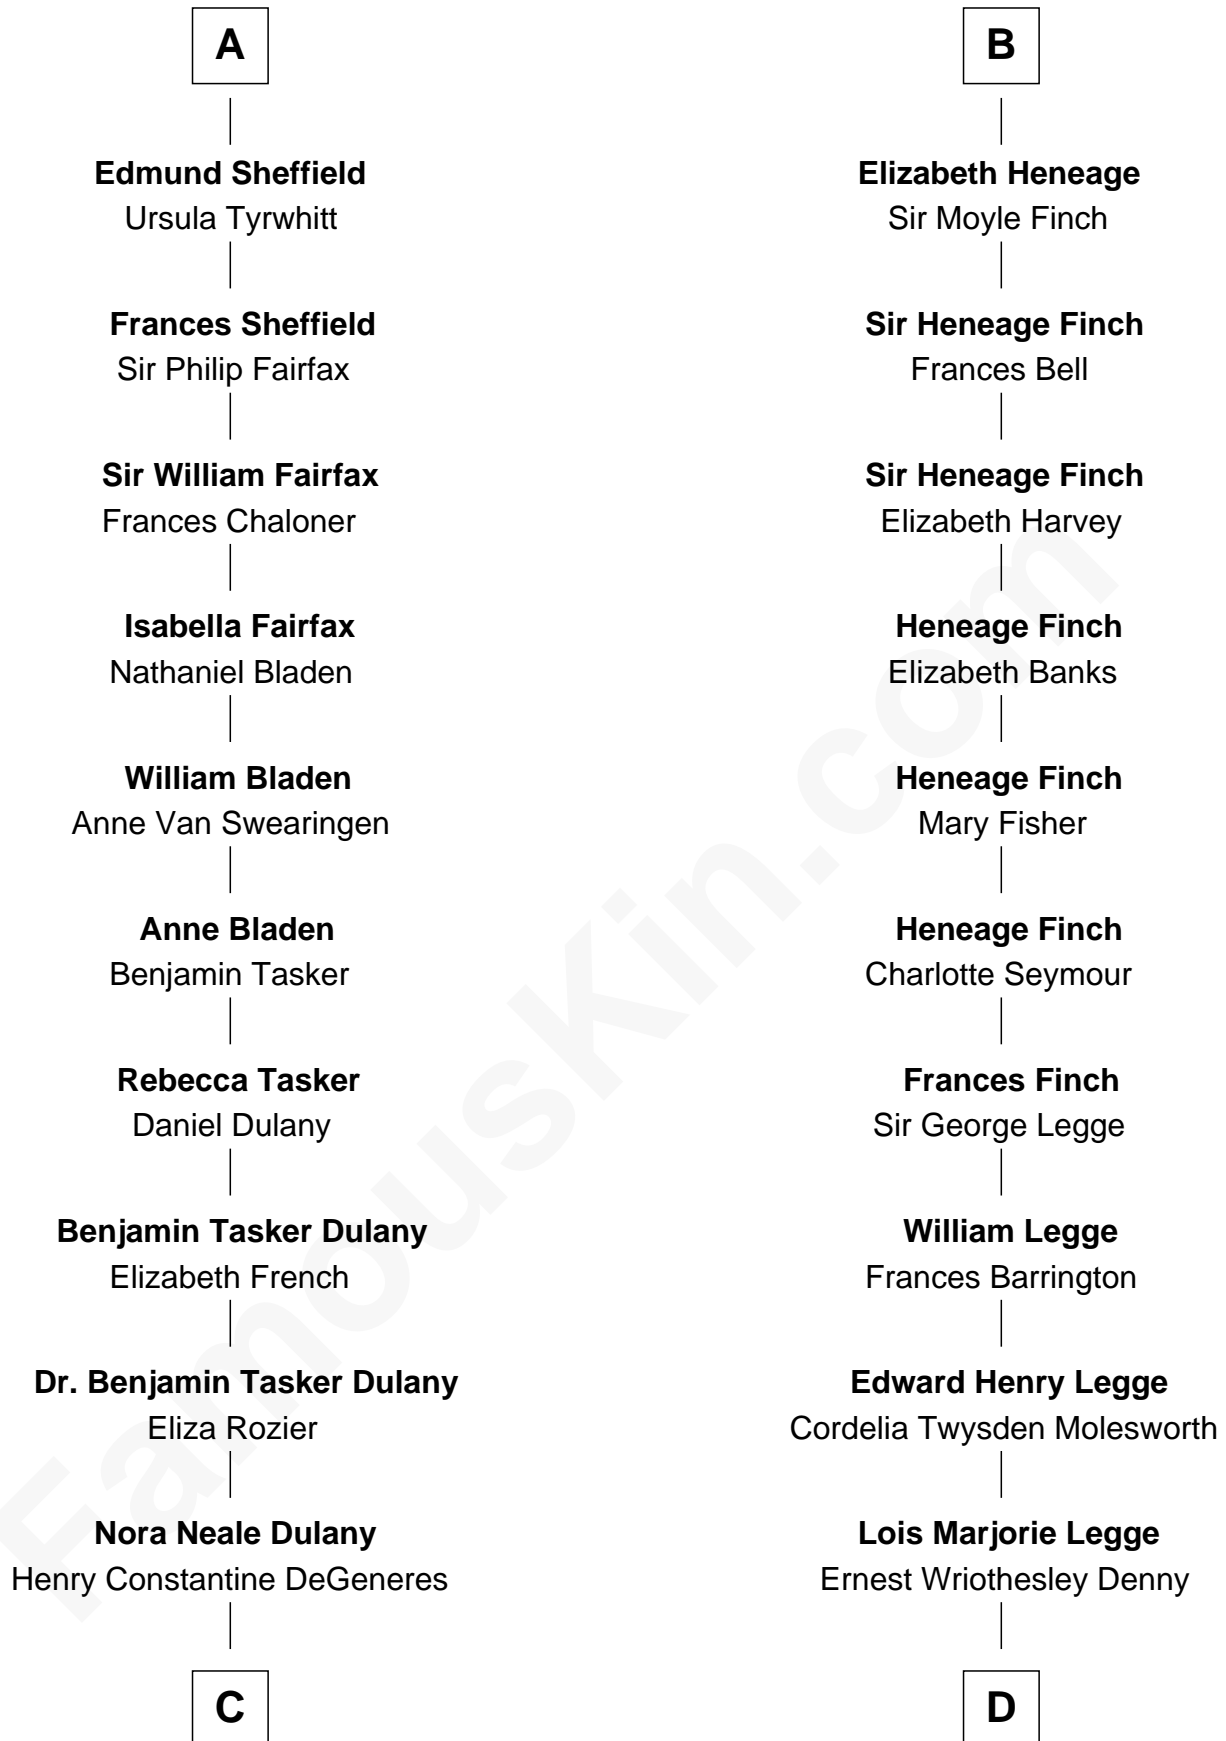

## Relationship Chart of

### Ellen DeGeneres

Comedienne and TV Personality

19th cousin 2 times removed of

### Kit Harington

TV Actor - "Game of Thrones"

**Sir Hugh de Courtenay**

Margaret de Bohun

**C**

**Joseph C. DeGeneres**

Mary Whittemore

**Alfred George DeGeneres**

Julia E. Billiu

**Elliot Everett DeGeneres**

Ruth Elodie Martin

**Elliot Everett DeGeneres**

Betty Jane Pfeffer

**Ellen DeGeneres**

*Comedienne and TV Personality*

**D**