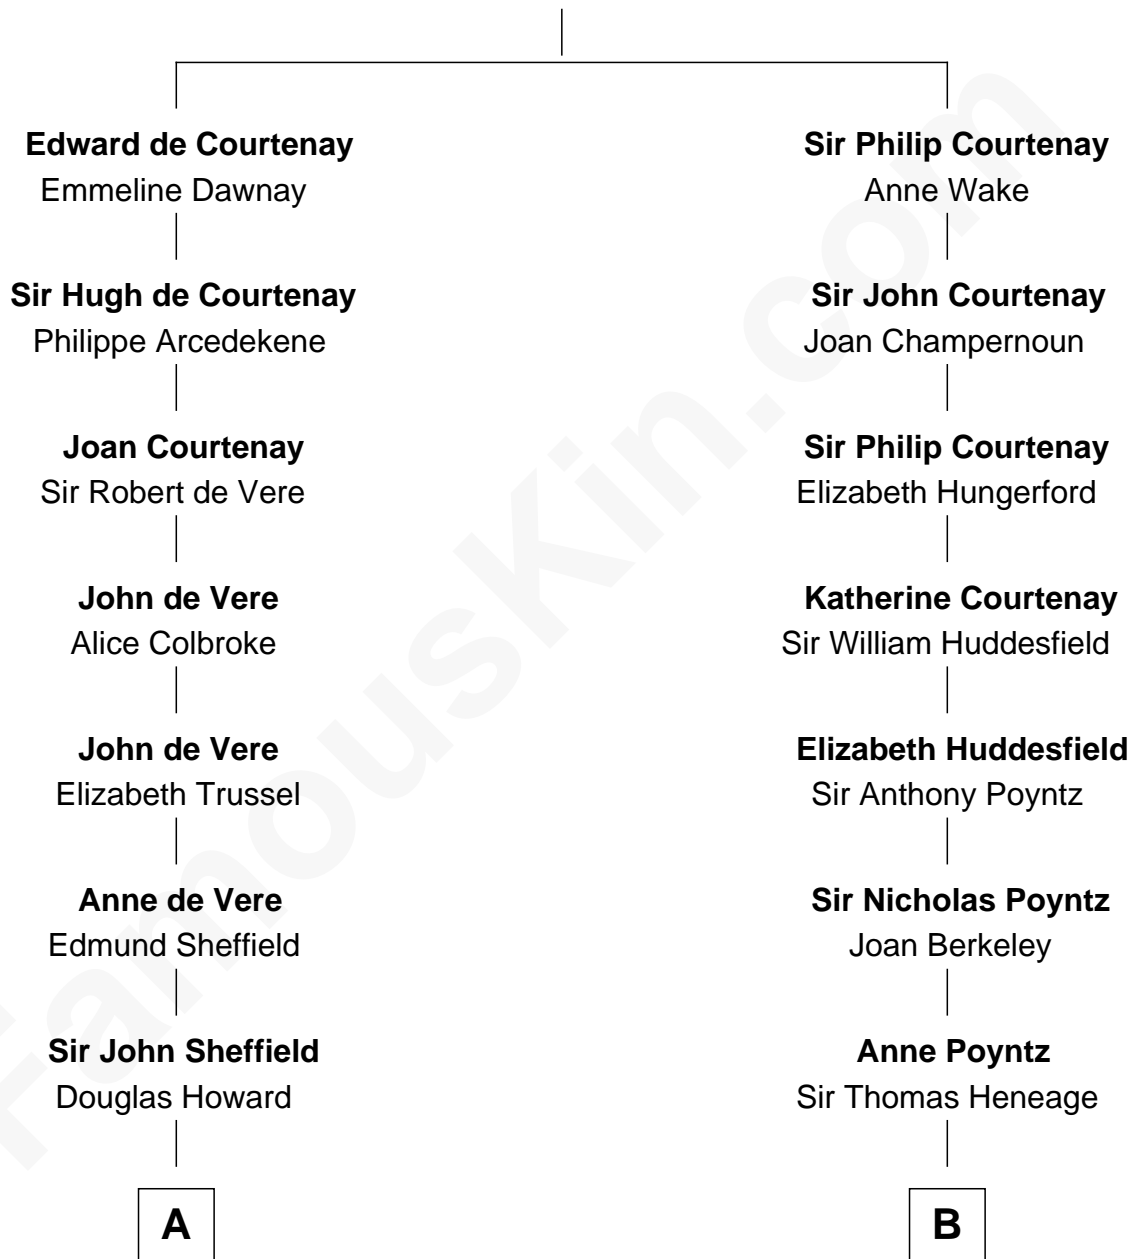

## Relationship Chart of

### Ellen DeGeneres

Comedienne and TV Personality

19th cousin 2 times removed of

### Kit Harington

TV Actor - "Game of Thrones"

**Sir Hugh de Courtenay**

Margaret de Bohun

**C**

**Joseph C. DeGeneres**

Mary Whittemore

**Alfred George DeGeneres**