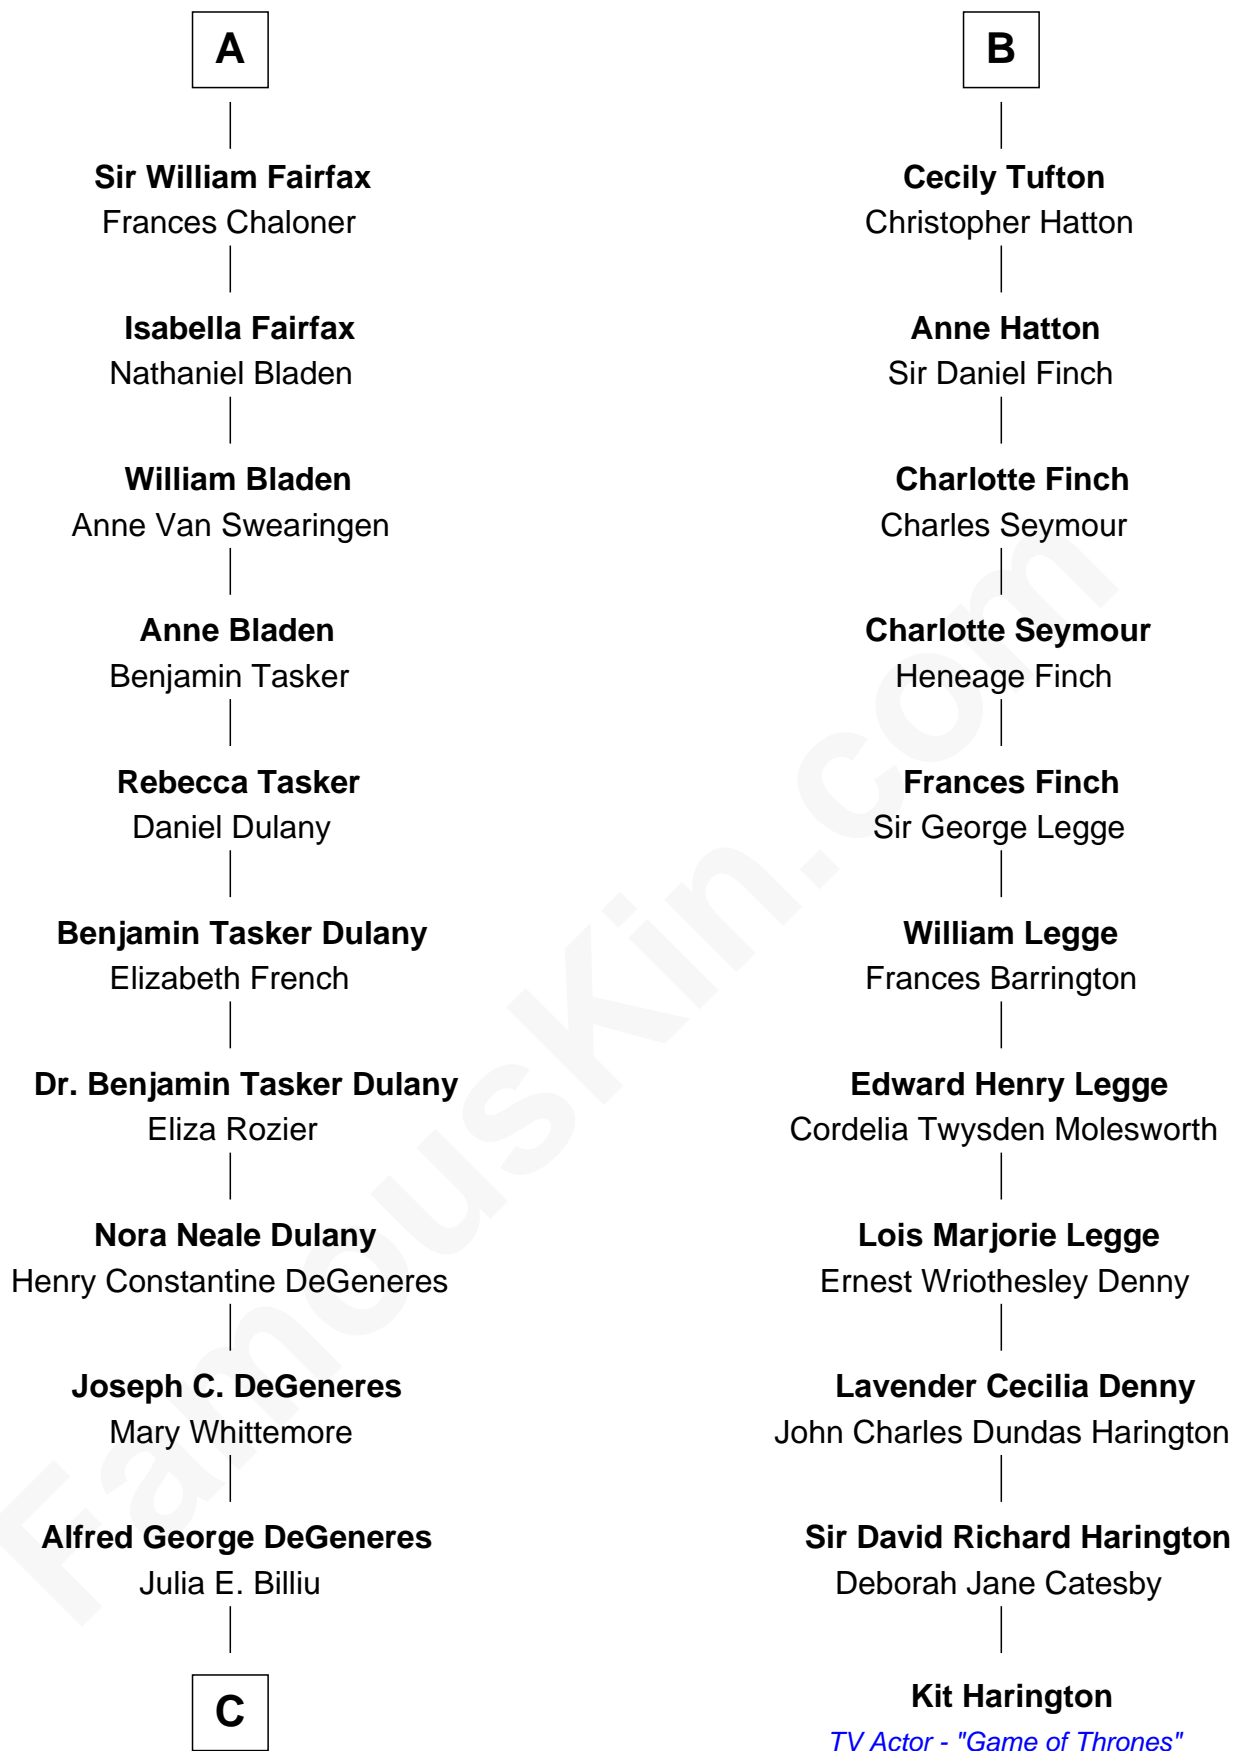

## Relationship Chart of

### Kit Harington

TV Actor - "Game of Thrones"

**Sir Richard Neville**

Alice Montagu

**C**

—  
**Elliot Everett DeGeneres**

Ruth Elodie Martin

—  
**Elliot Everett DeGeneres**