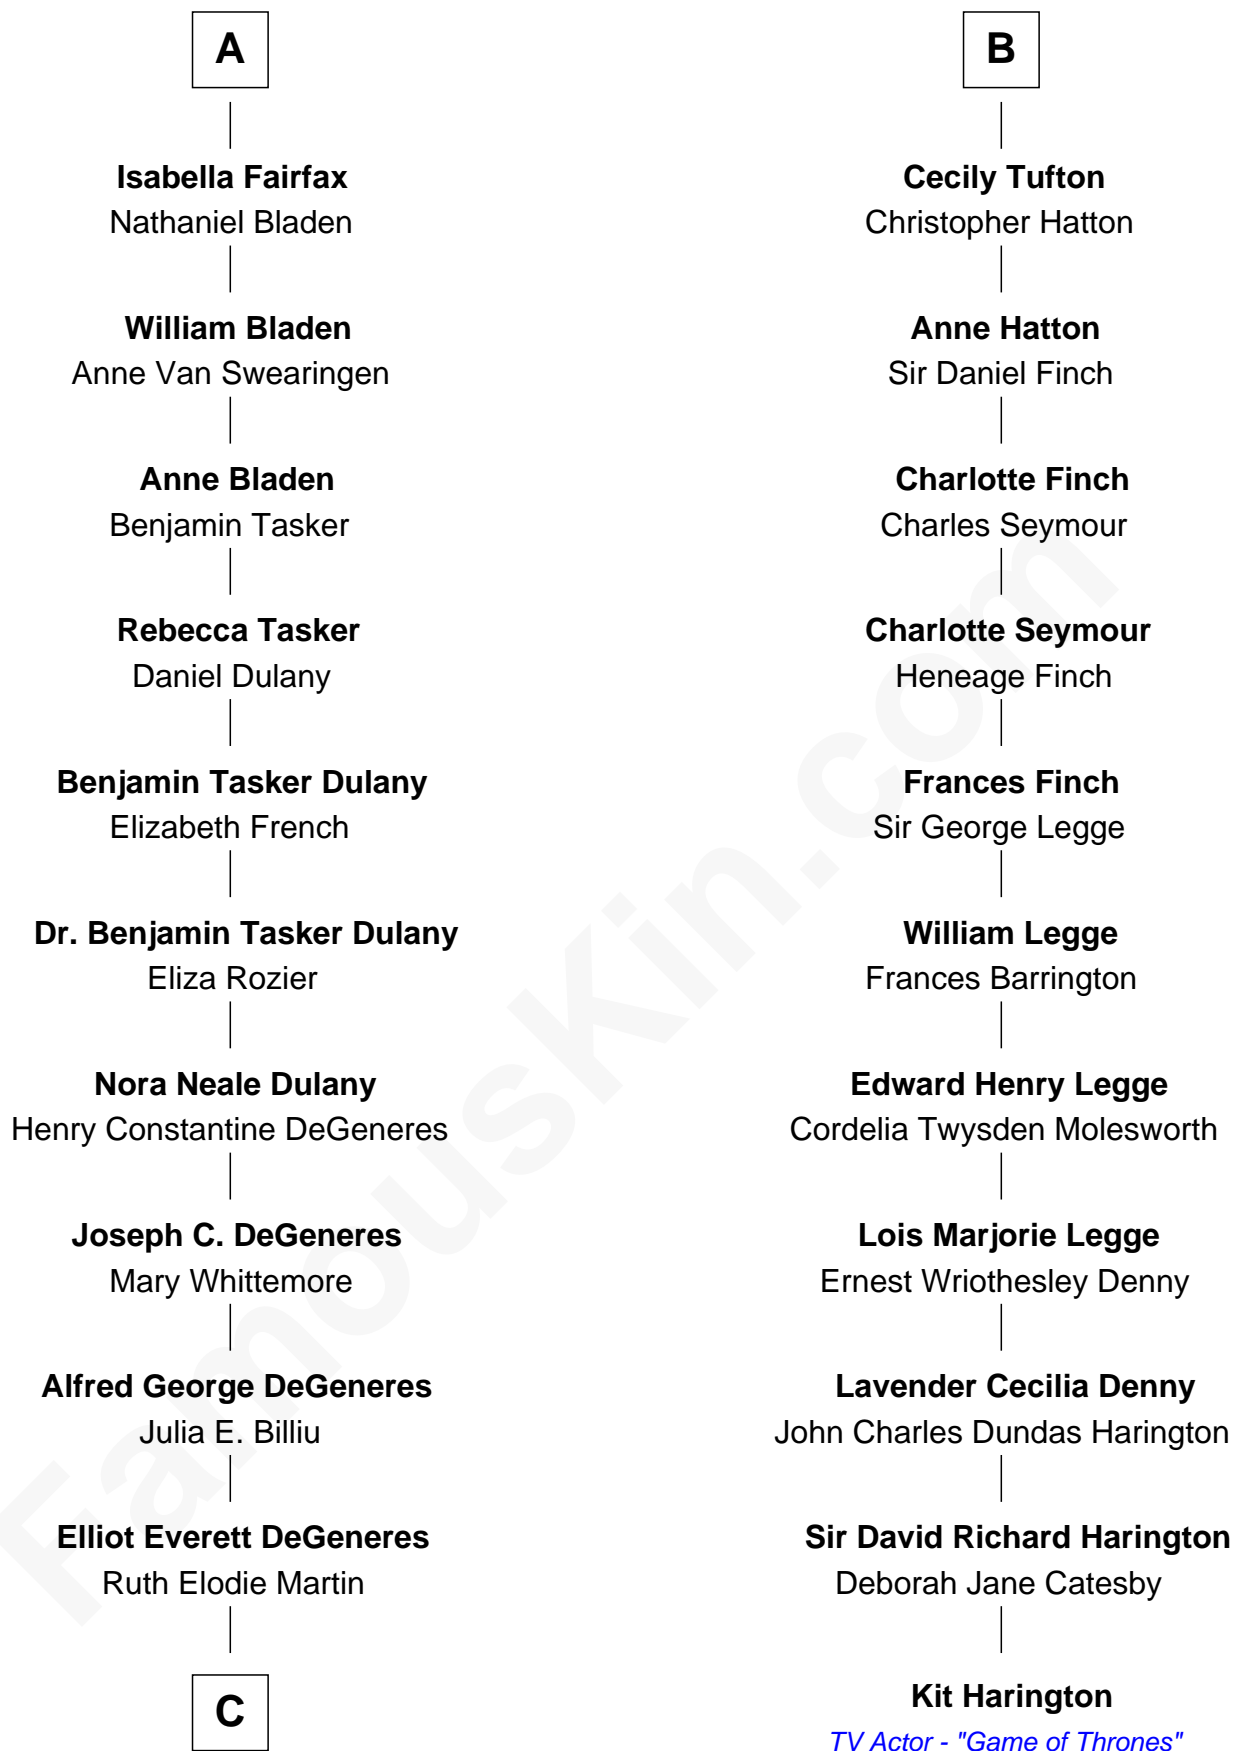

FamousKin.com

Relationship Chart of

Ellen DeGeneres

Comedienne and TV Personality

17th cousin 1 time removed of

Kit Harington

TV Actor - "Game of Thrones"

C

—
Elliot Everett DeGeneres

Betty Jane Pfeffer

—
Ellen DeGeneres

Comedienne and TV Personality

FamousKin.com