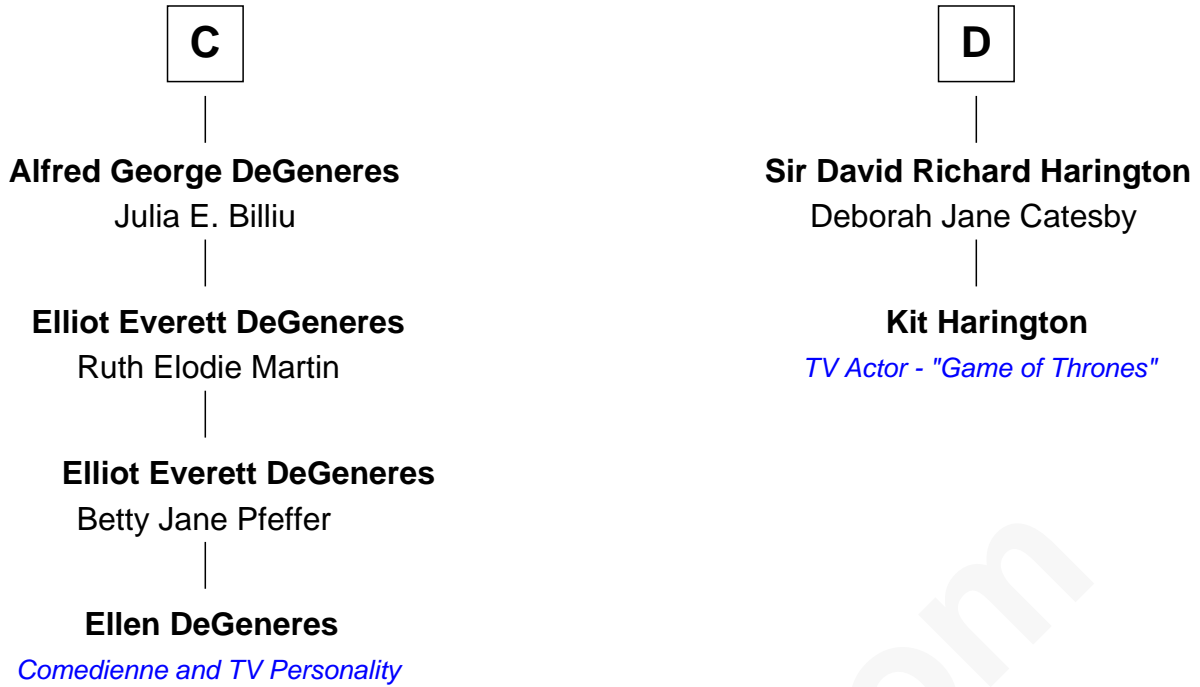

FamousKin.com